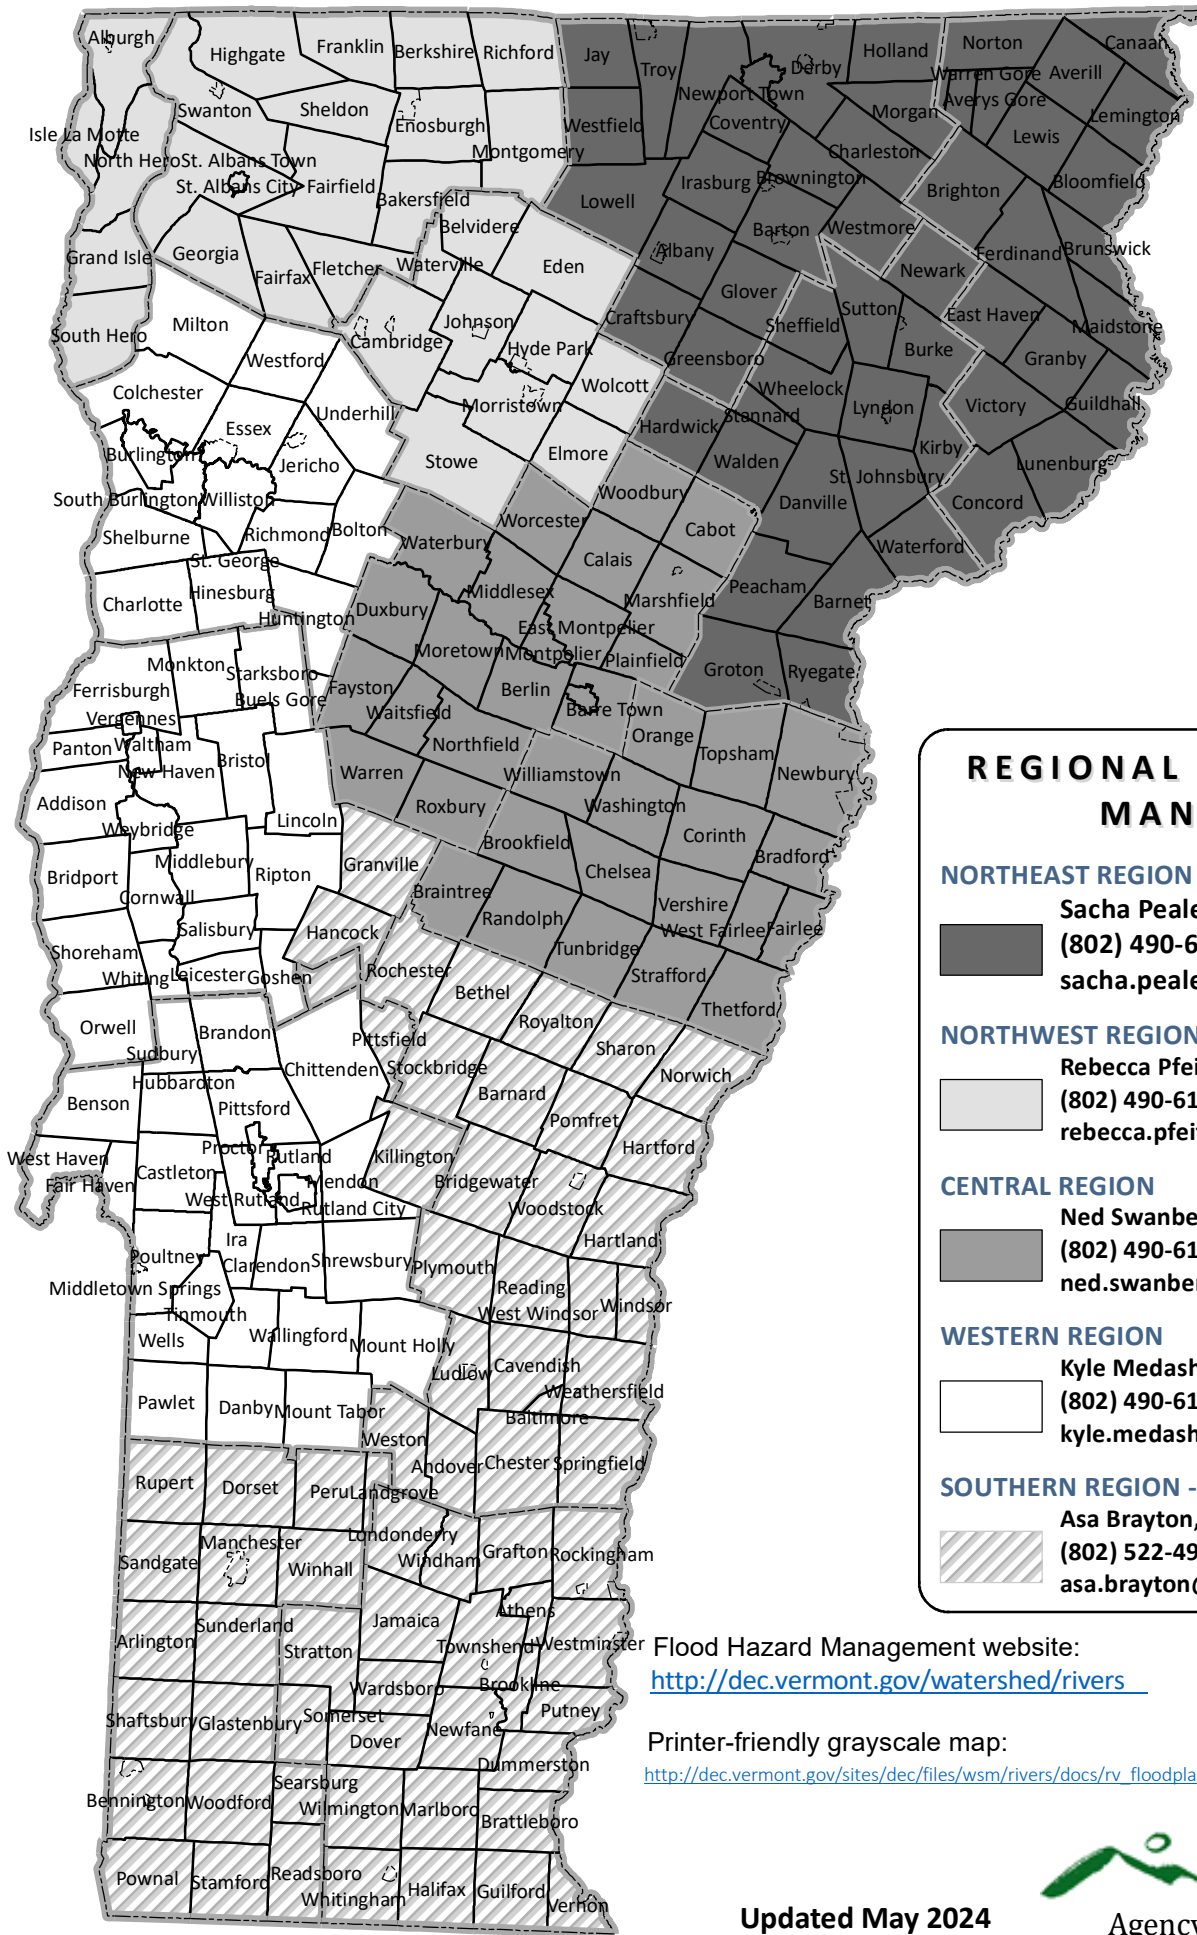

Vermont DEC Floodplain Manager Regions

REGIONAL FLOODPLAIN MANAGERS

NORTHEAST REGION

Sacha Pealer, CFM

(802) 490-6162

sacha.pealer@vermont.gov

NORTHWEST REGION

Rebecca Pfeiffer, CFM

Printer-friendly grayscale map:

http://dec.vermont.gov/sites/dec/files/wsm/rivers/docs/rv_floodplain_manager_regions_grayscale.pdf

Updated May 2024