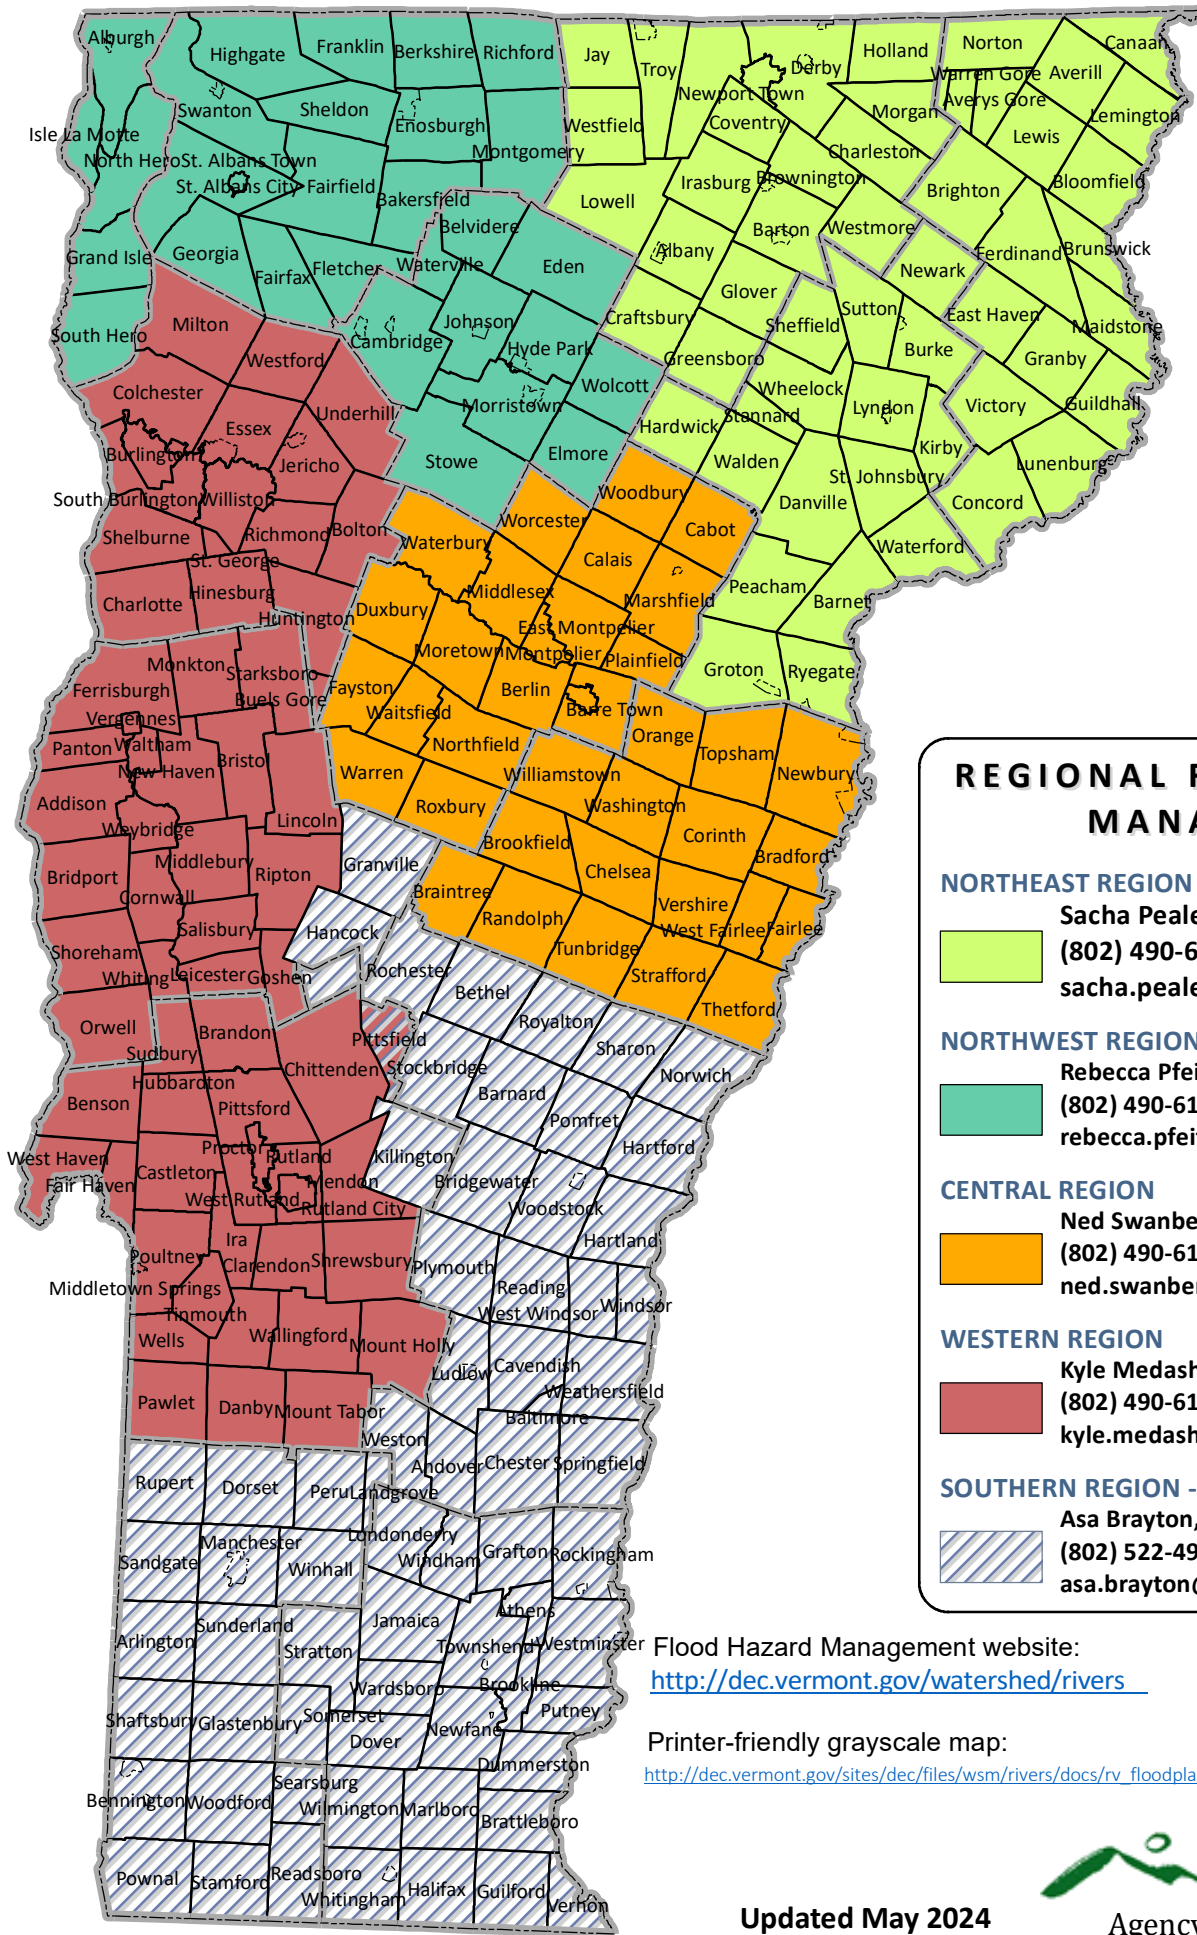

Vermont DEC Floodplain Manager Regions

REGIONAL FLOODPLAIN MANAGERS

NORTHEAST REGION

Sacha Pealer, CFM

(802) 490-6162

sacha.pealer@vermont.gov

NORTHWEST REGION

Rebecca Pfeiffer, CFM

Printer-friendly grayscale map:

http://dec.vermont.gov/sites/dec/files/wsm/rivers/docs/rv_floodplain_manager_regions_grayscale.pdf

Updated May 2024