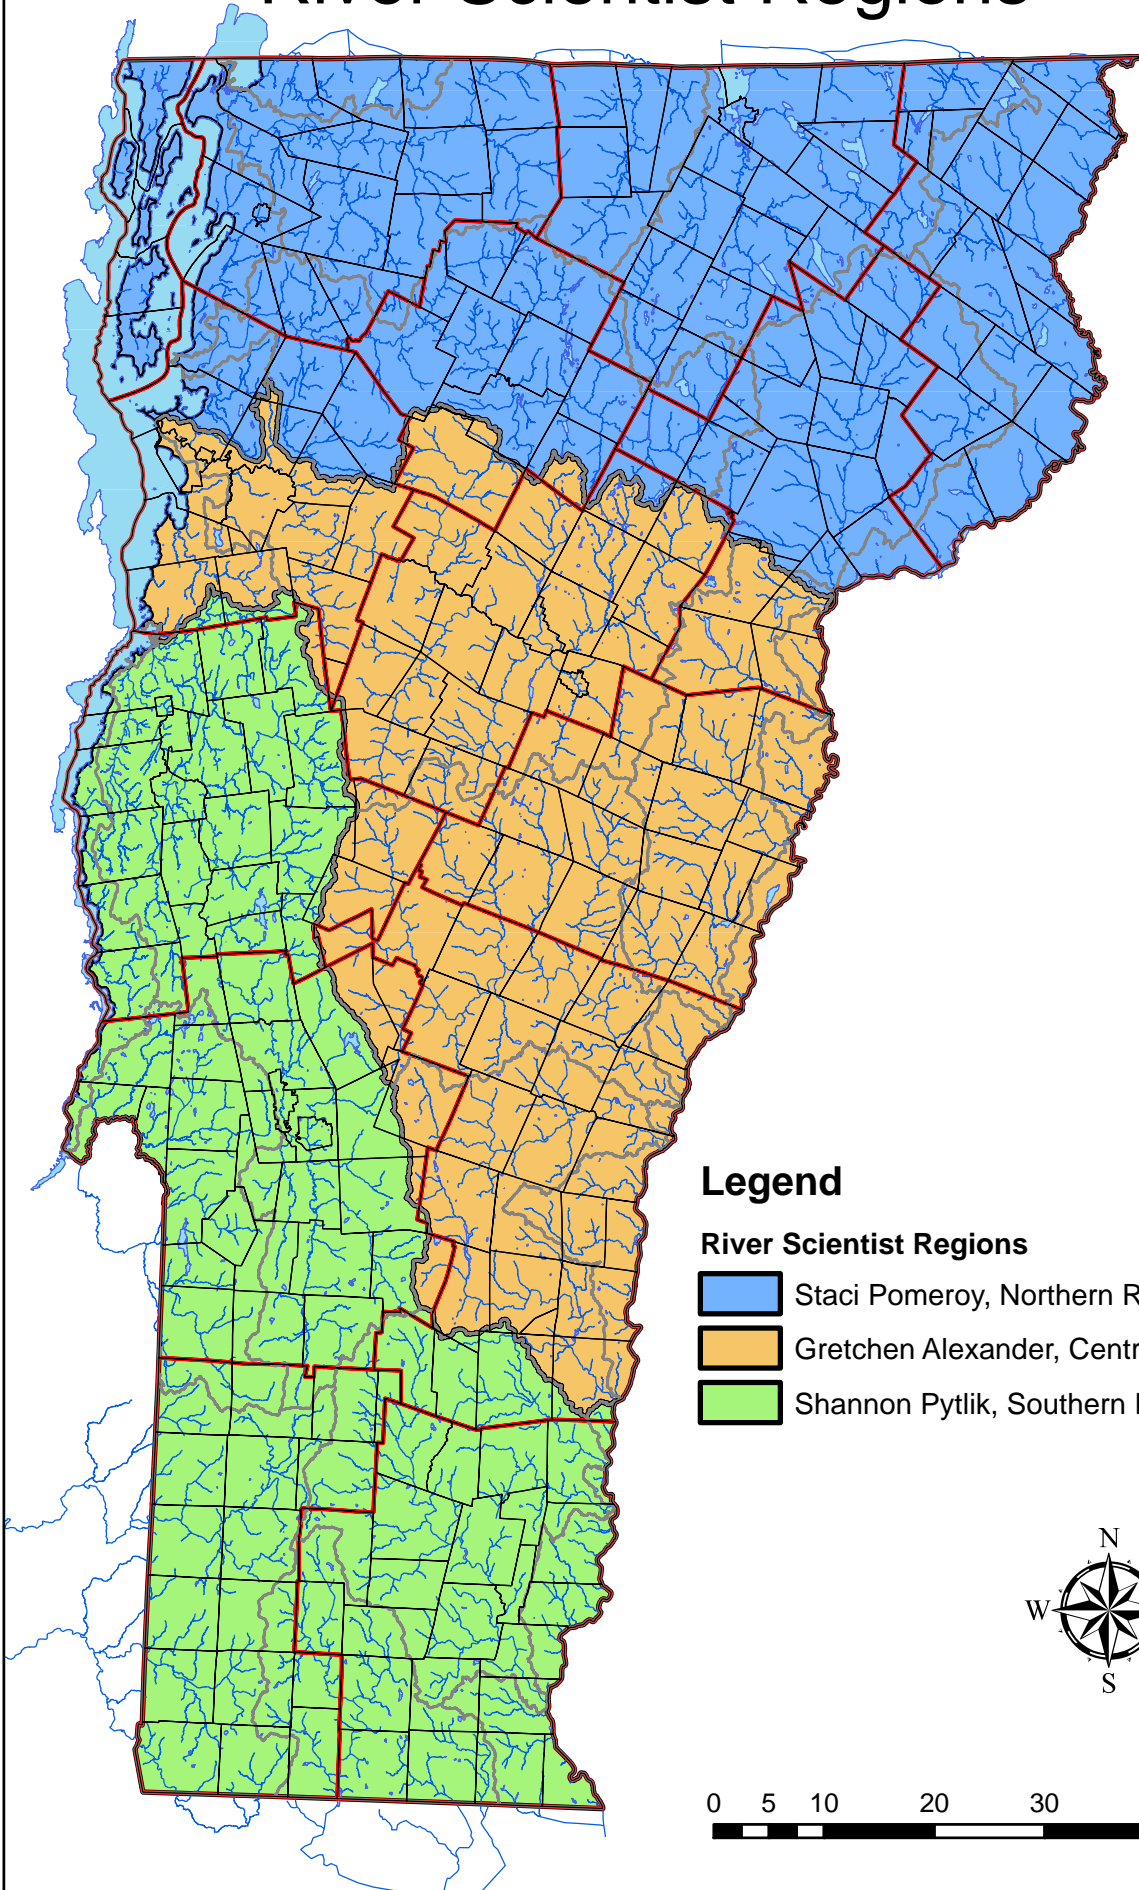

# River Scientist Regions

## Legend

### River Scientist Regions

- Staci Pomeroy, Northern Region
- Gretchen Alexander, Central Region
- Shannon Pytlik, Southern Region

0 5 10 20 30 40 Miles