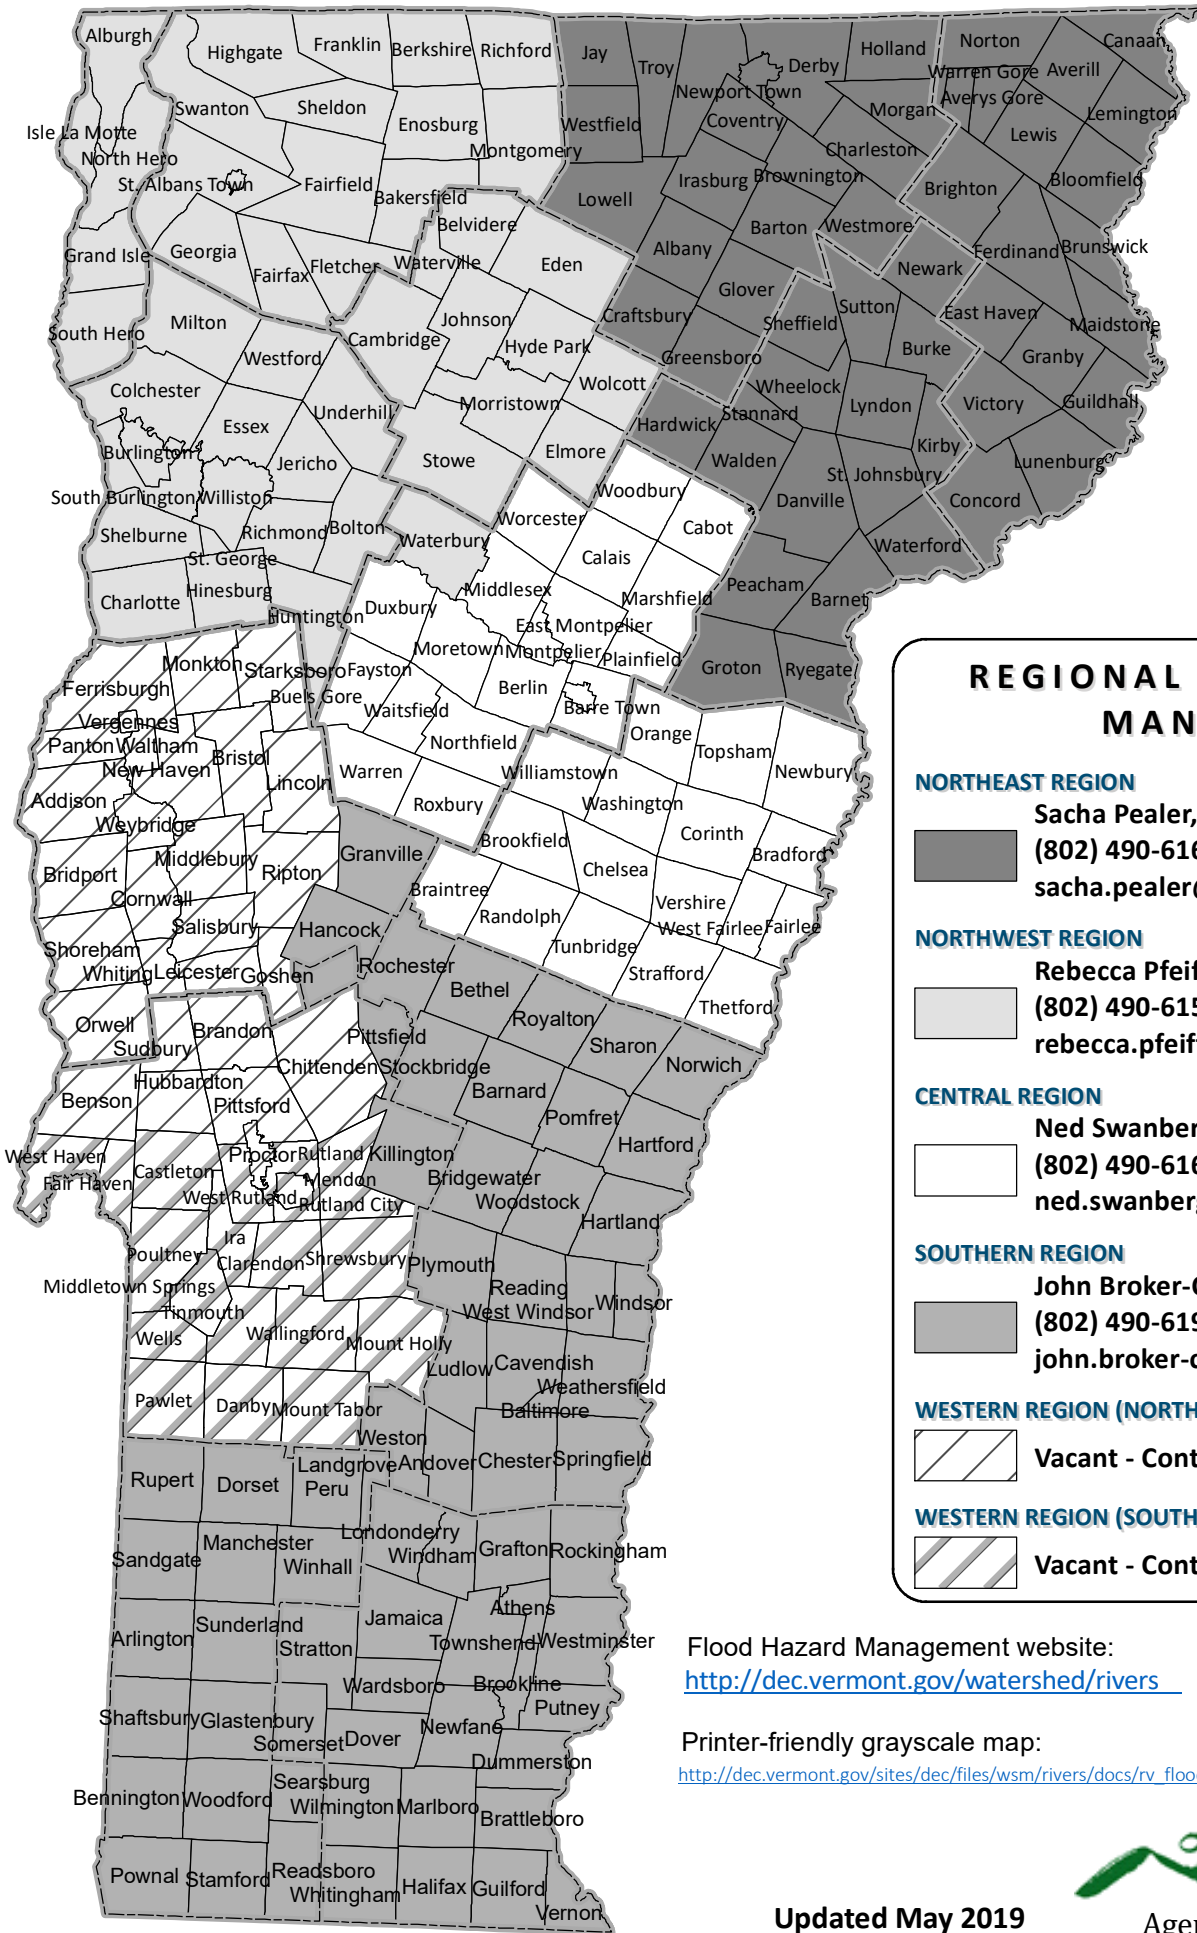

Vermont DEC Floodplain Manager Regions

REGIONAL FLOODPLAIN MANAGERS

NORTHEAST REGION

Sacha Pealer, CFM
(802) 490-6162
sacha.pealer@vermont.gov

NORTHWEST REGION

Rebecca Pfeiffer, CFM
(802) 490-6157
rebecca.pfeiffer@vermont.gov

WESTERN REGION (SOUTH)

Vacant - Contact John Broker-Campbell

Flood Hazard Management website:

<http://dec.vermont.gov/watershed/rivers>

Printer-friendly grayscale map:

http://dec.vermont.gov/sites/dec/files/wsm/rivers/docs/rv_floodplain_manager_regions_grayscale.pdf