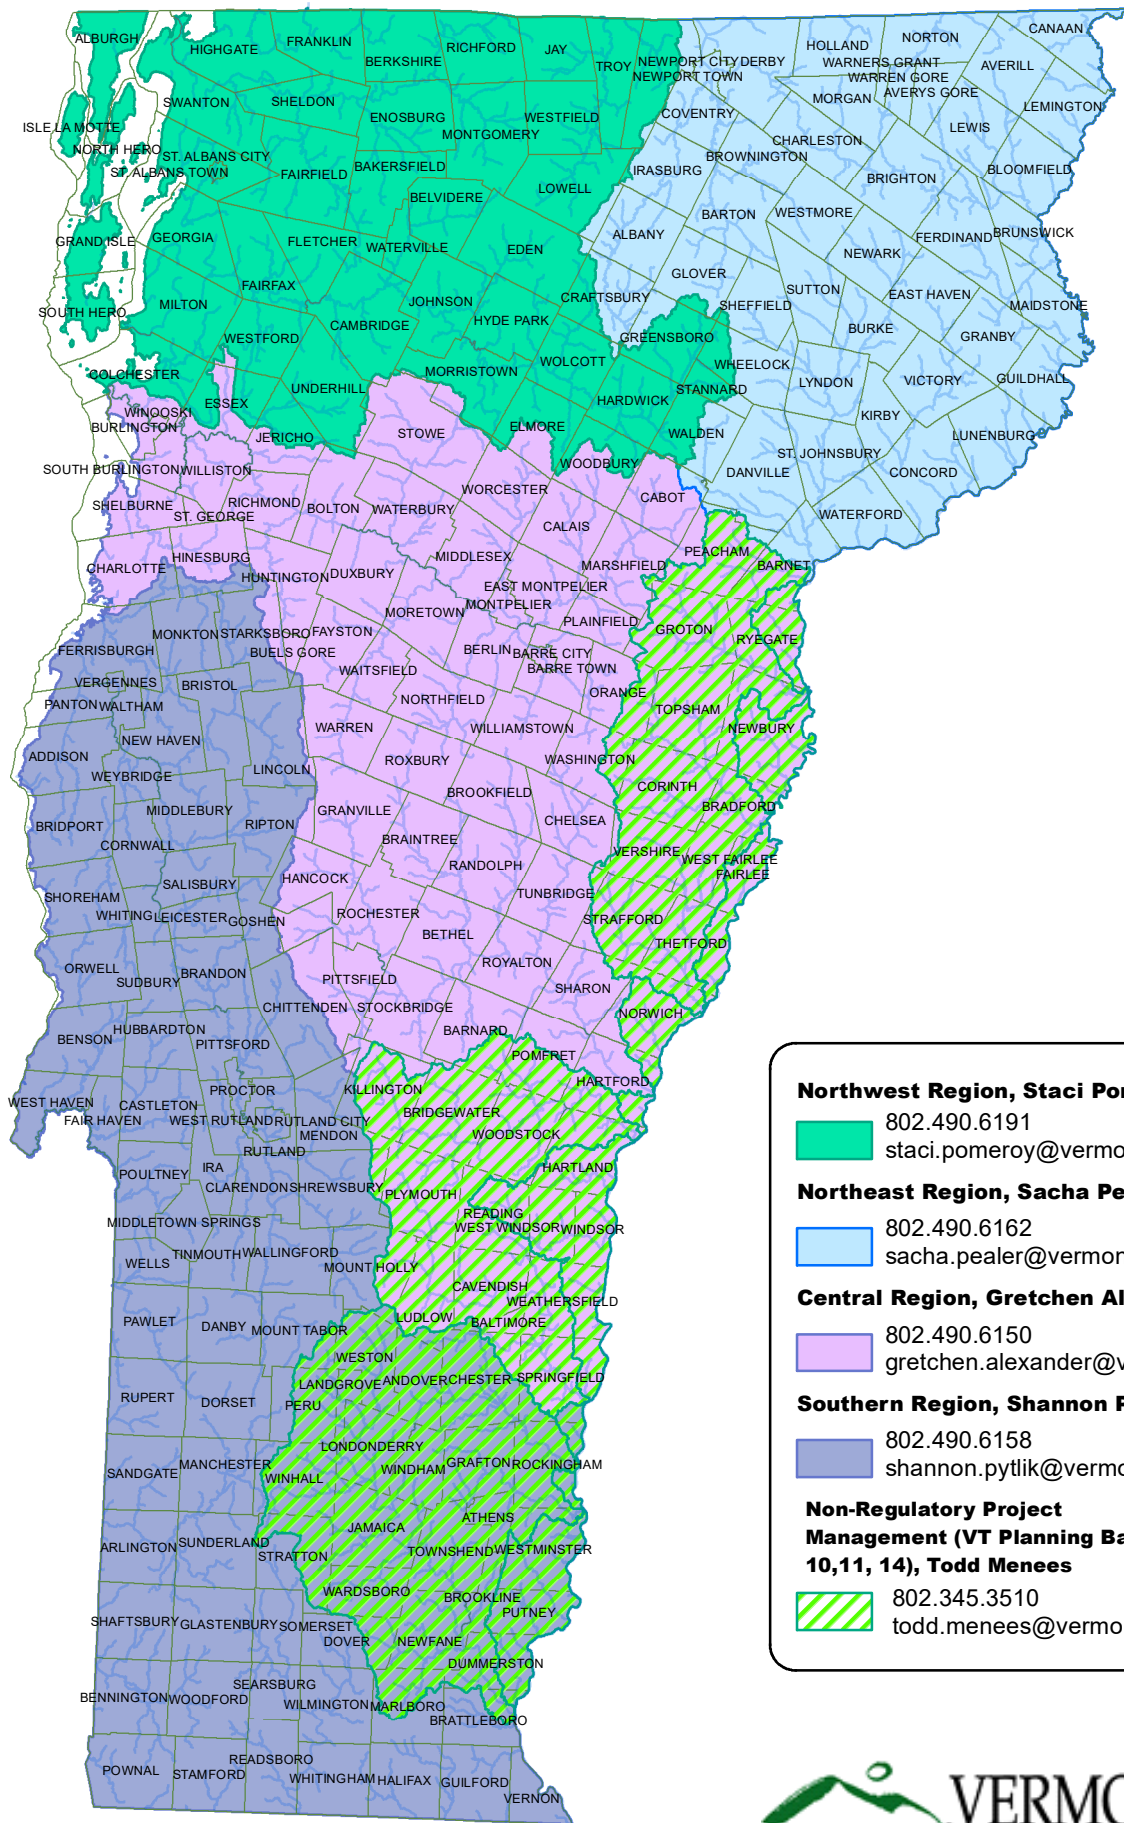

Vermont DEC River Scientist Regions

- Northwest Region, Staci Pomeroy**
 802.490.6191
 staci.pomeroy@vermont.gov
- Northeast Region, Sacha Pealer**
 802.490.6162
 sach.pealer@vermont.gov
- Central Region, Gretchen Alexander**
 802.490.6150
 gretchen.alexander@vermont.gov
- Southern Region, Shannon Pytlik**
 802.490.6158
 shannon.pytlik@vermont.gov
- Non-Regulatory Project Management (VT Planning Basins 10,11, 14), Todd Menees**
 802.345.3510
 todd.menees@vermont.gov