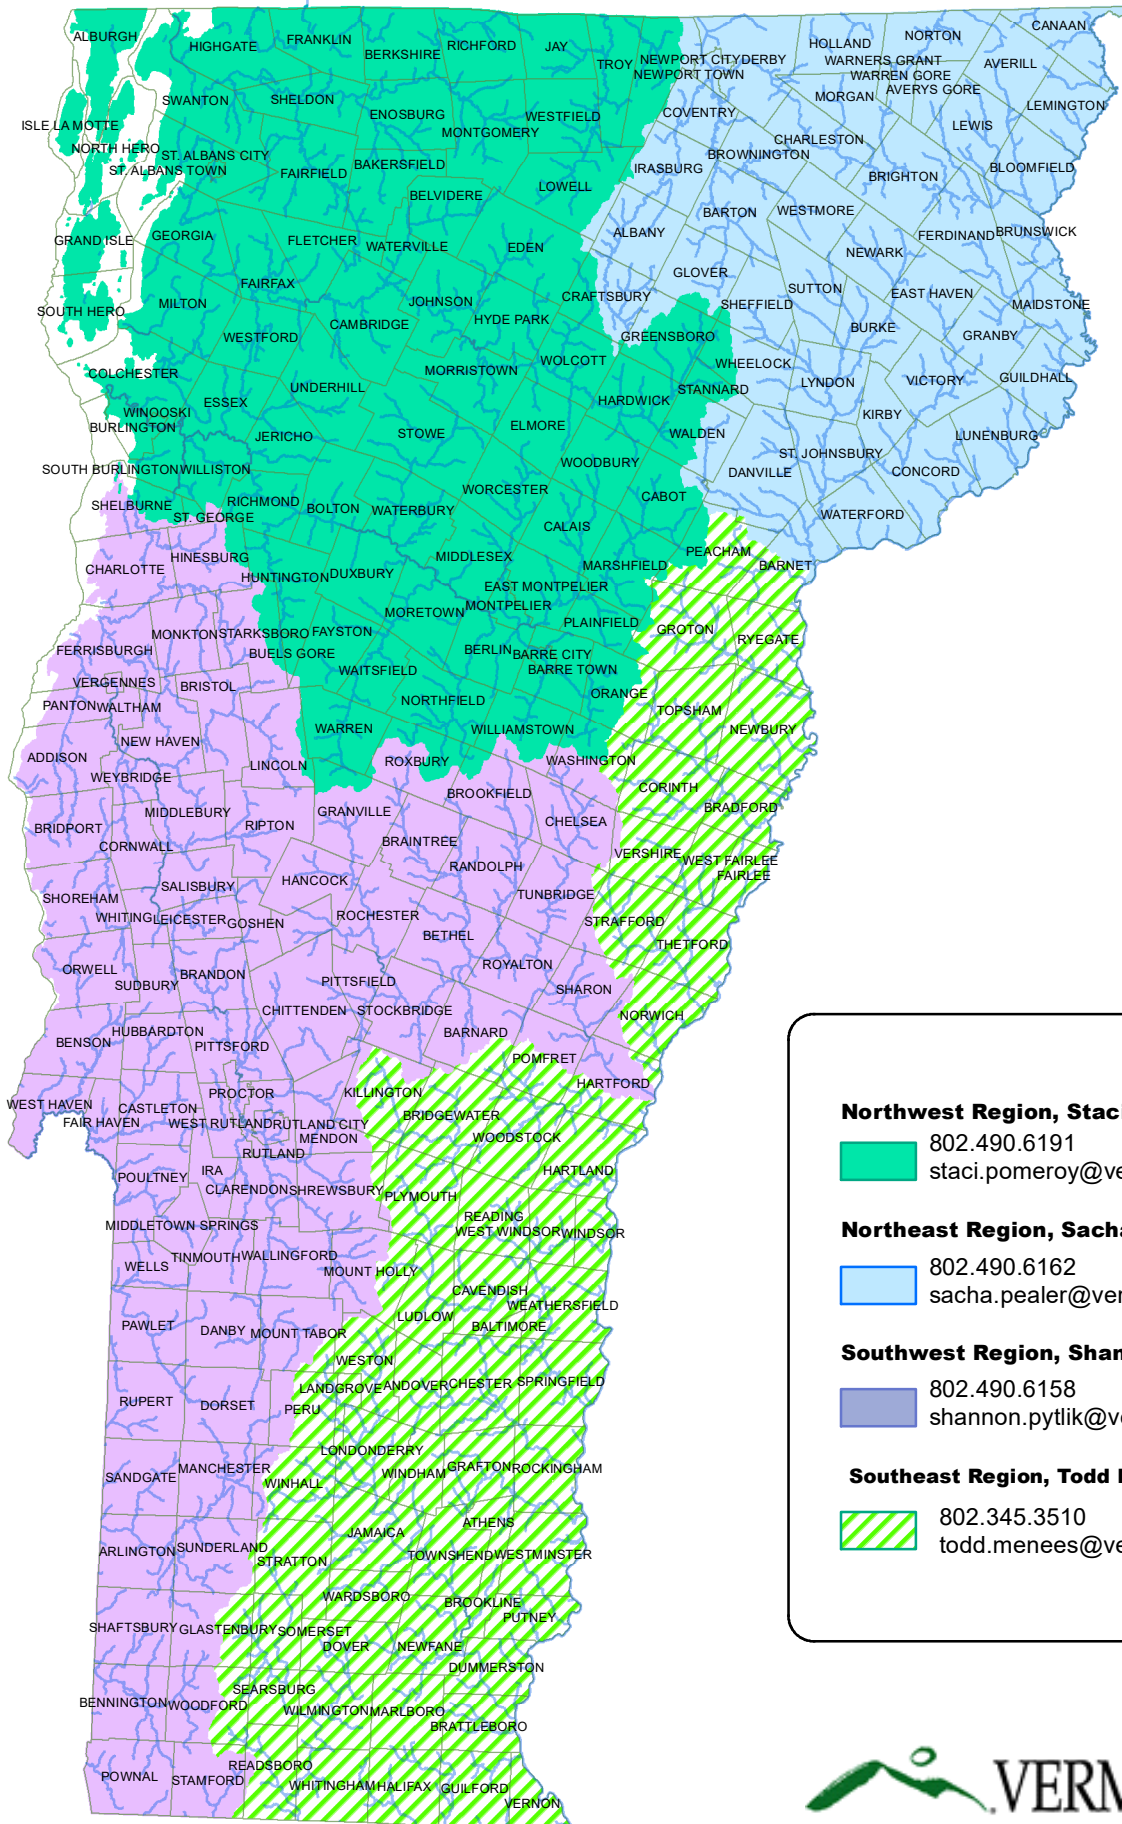

Vermont DEC River Scientist Regions

Northwest Region, Staci Pomeroy

802.490.6191
staci.pomeroy@vermont.gov

Northeast Region, Sacha Pealer

802.490.6162
sacha.pealer@vermont.gov

Southwest Region, Shannon Pytlik