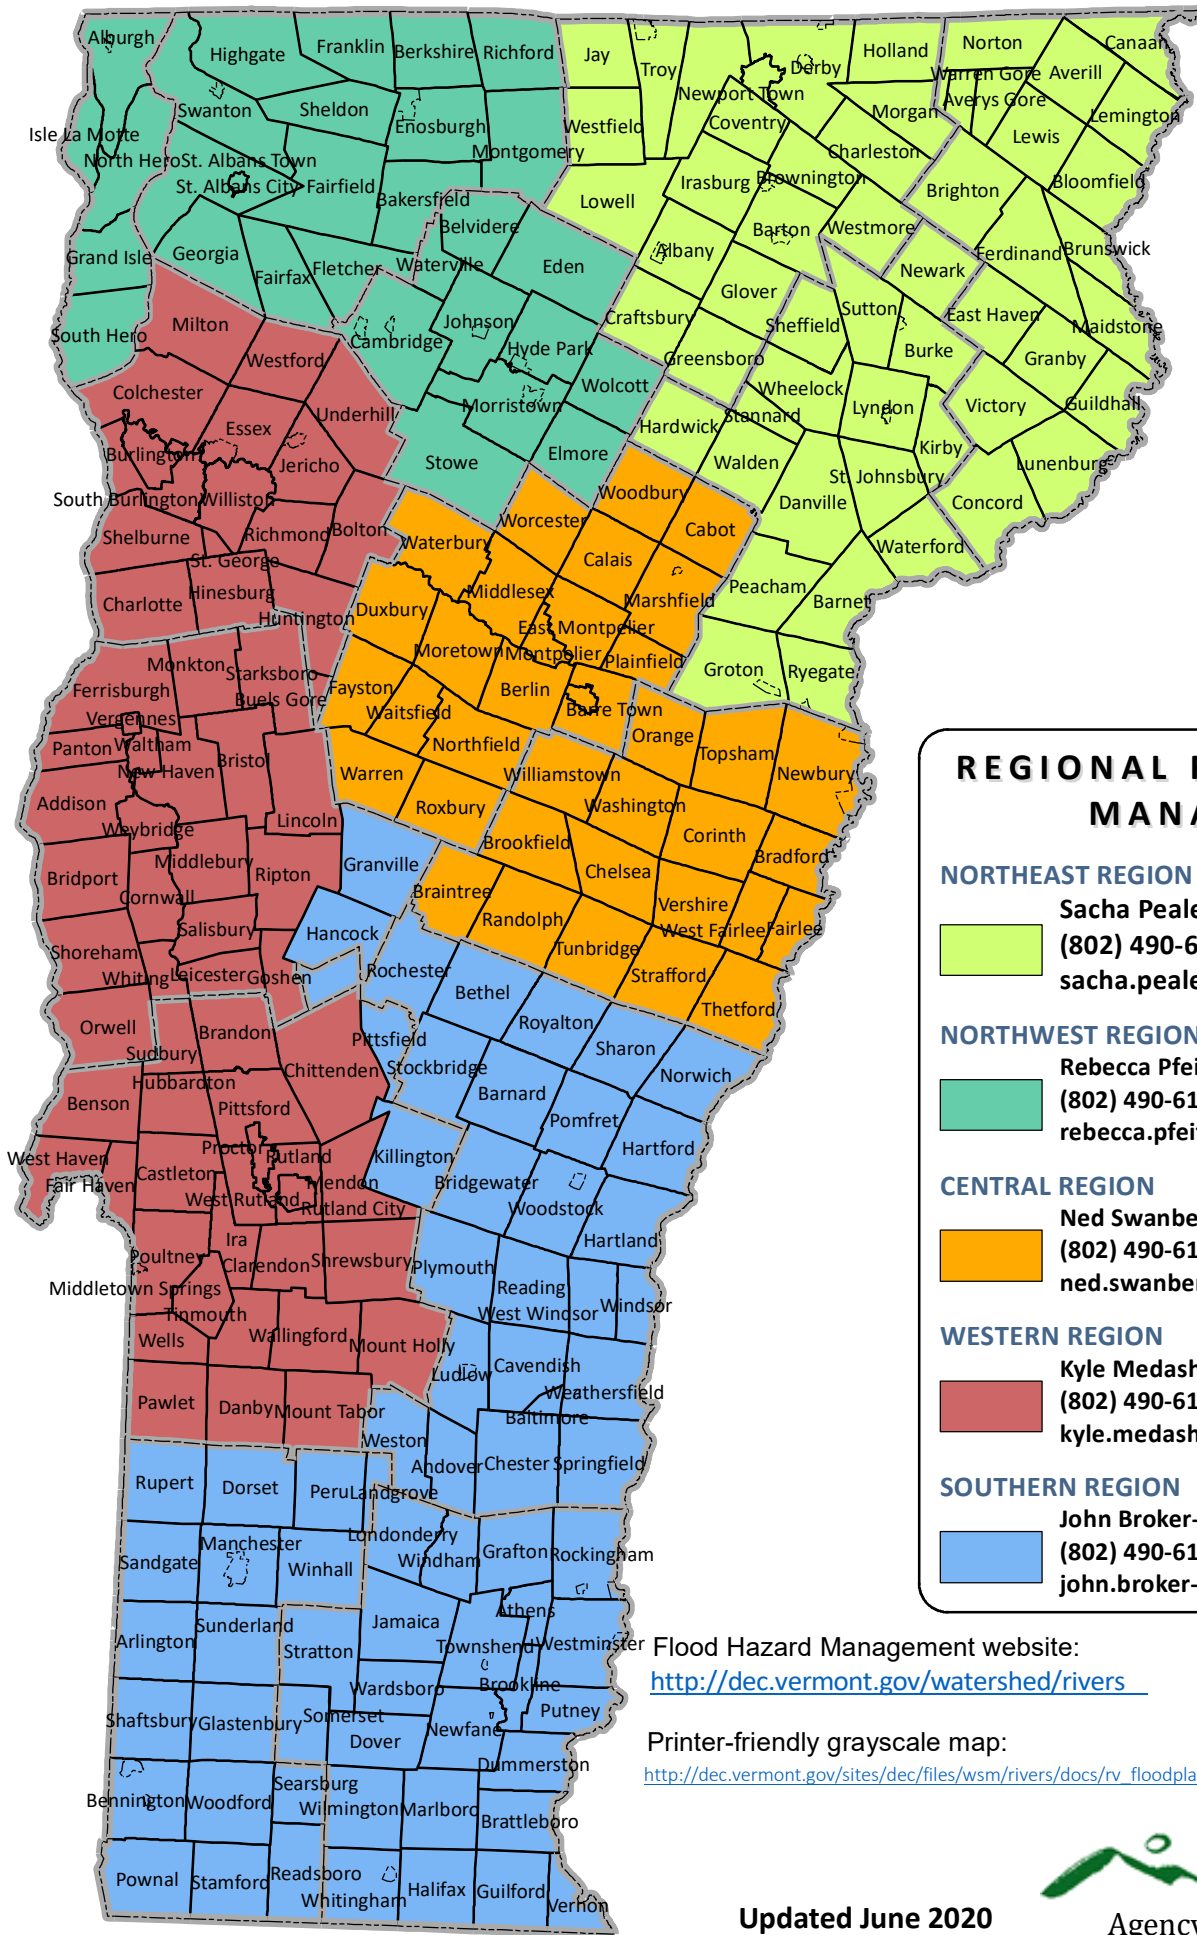

Vermont DEC Floodplain Manager Regions

REGIONAL FLOODPLAIN MANAGERS

NORTHEAST REGION

Sacha Pealer, CFM

(802) 490-6162

sacha.pealer@vermont.gov

NORTHWEST REGION

Rebecca Pfeiffer, CFM

Printer-friendly grayscale map:

http://dec.vermont.gov/sites/dec/files/wsm/rivers/docs/rv_floodplain_manager_regions_grayscale.pdf

Updated June 2020