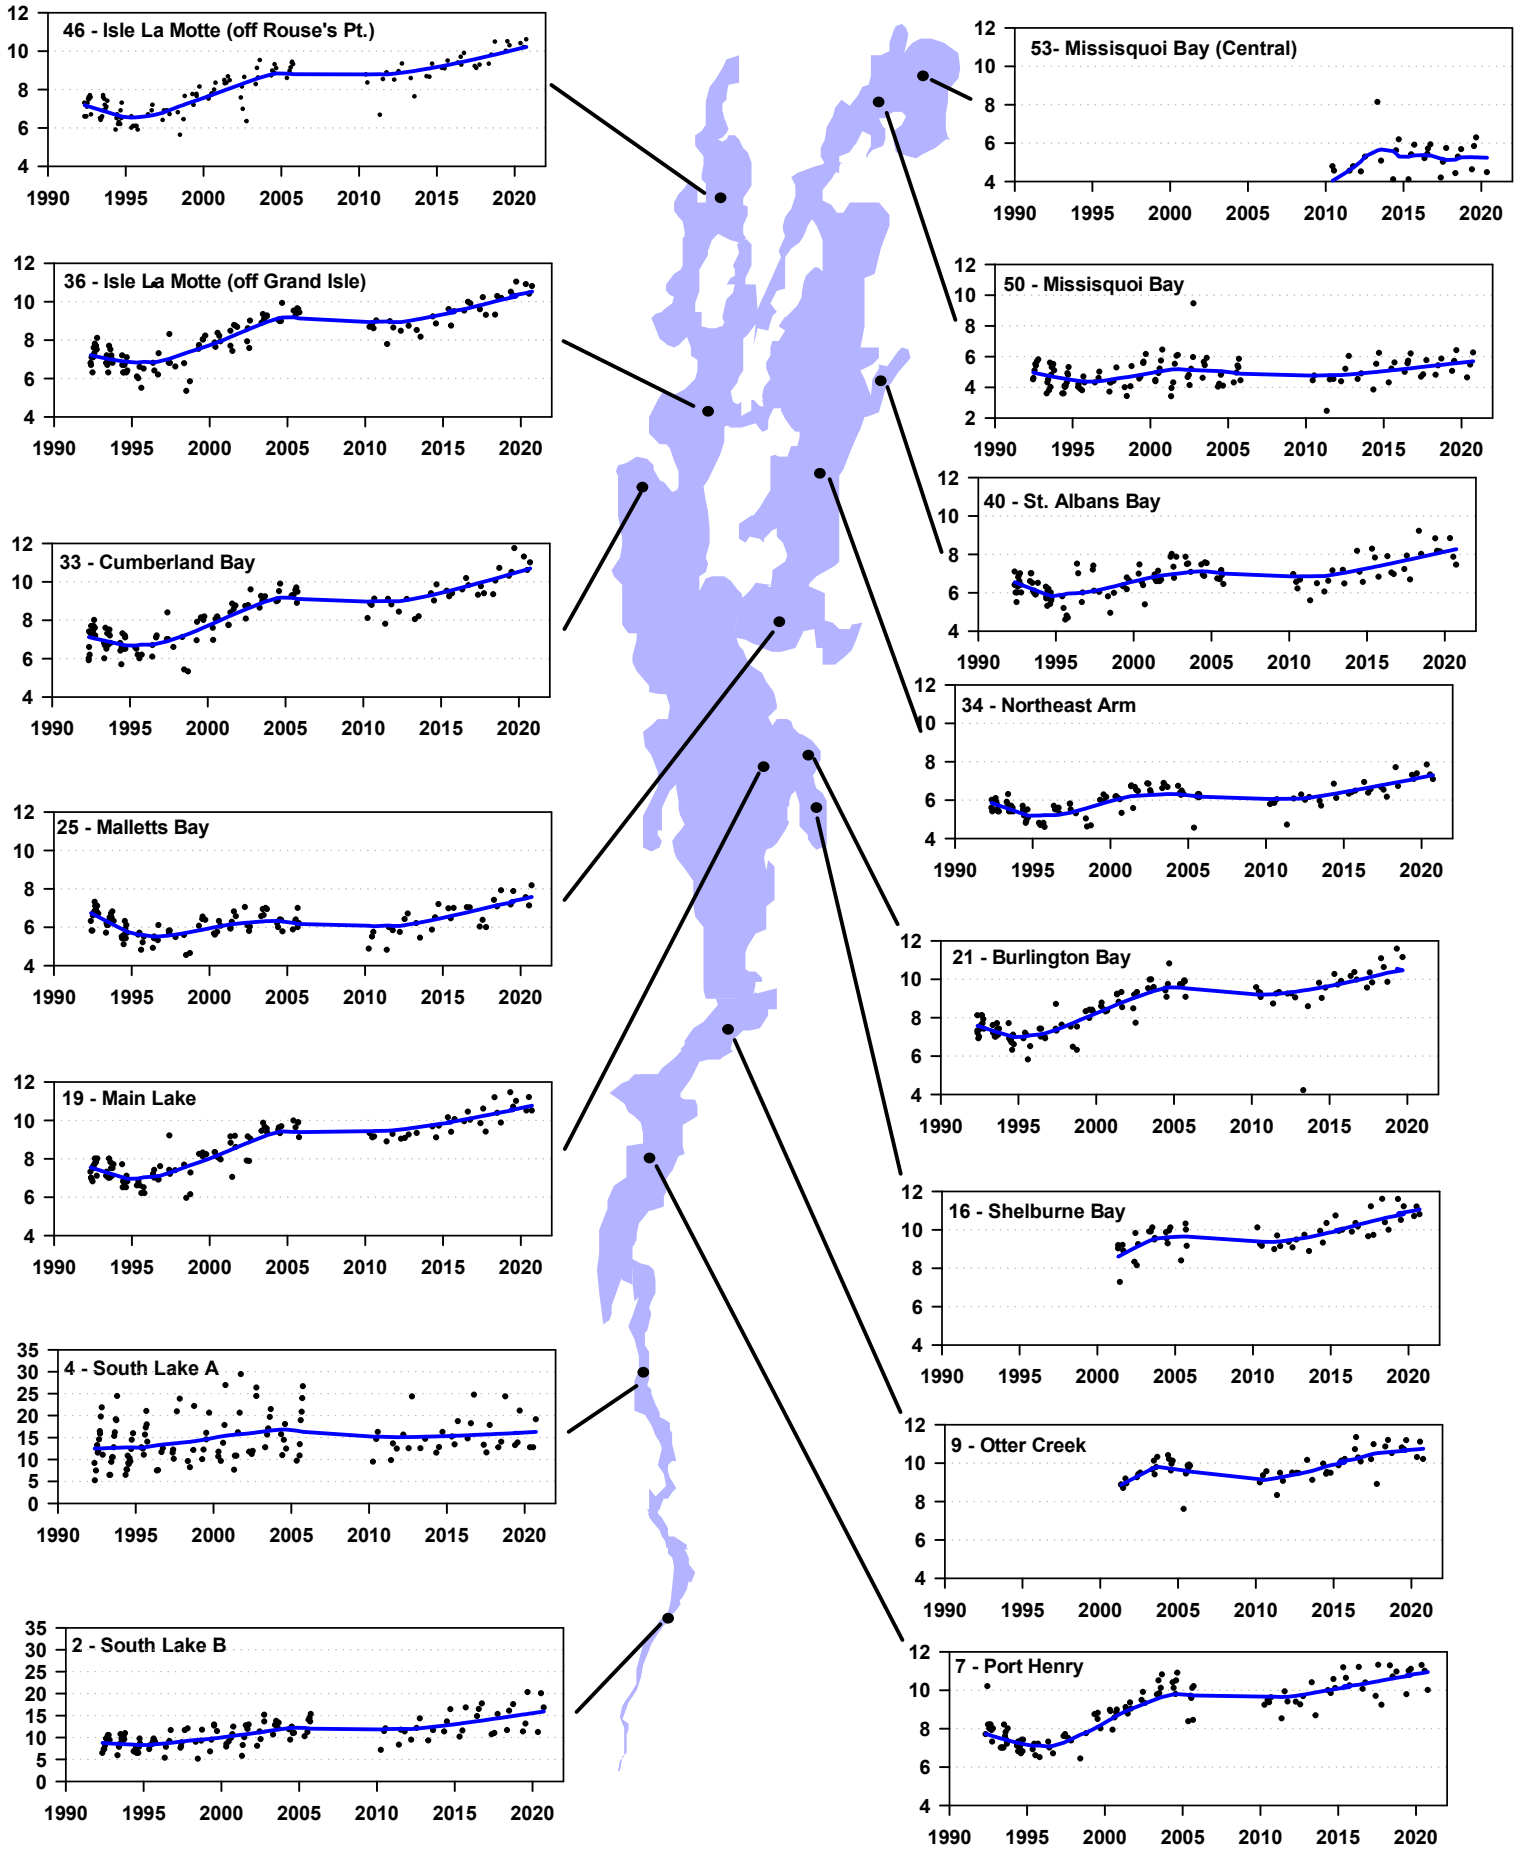

Sodium concentrations (mg/L) in Lake Champlain, 1992 - 2020

Blue lines indicate trends over time as determined by Lowess smoothing analysis.

Sodium concentrations in Lake Champlain 1992 - 2020