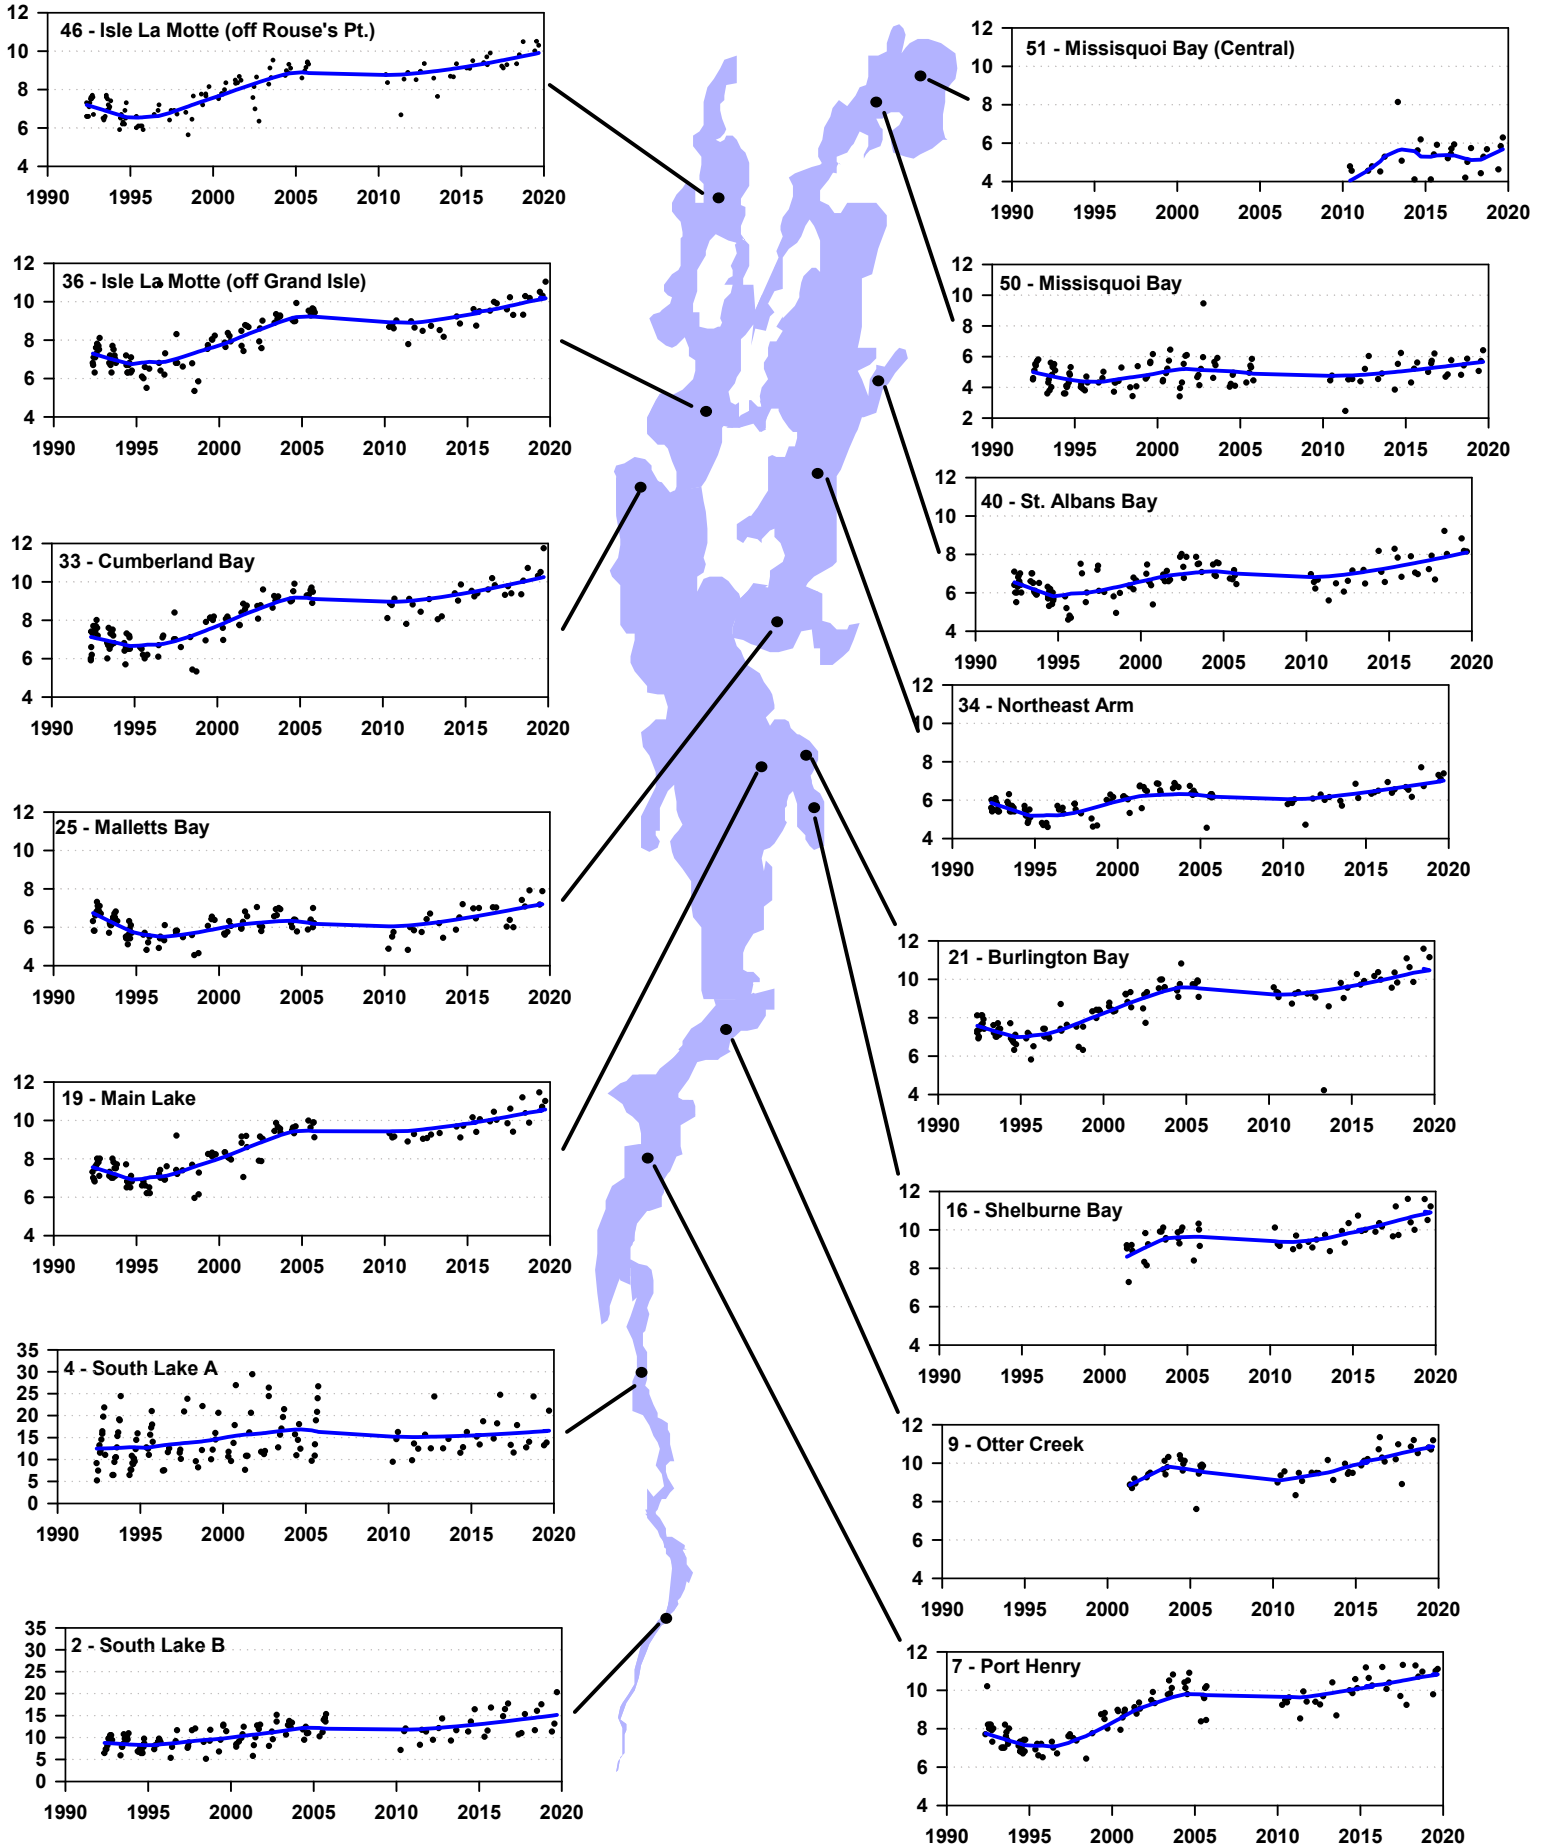

Sodium concentrations (mg/L) in Lake Champlain, 1992 - 2019

Blue lines indicate trends over time as determined by Lowess smoothing analysis.

Sodium concentrations in Lake Champlain 1992 - 2019