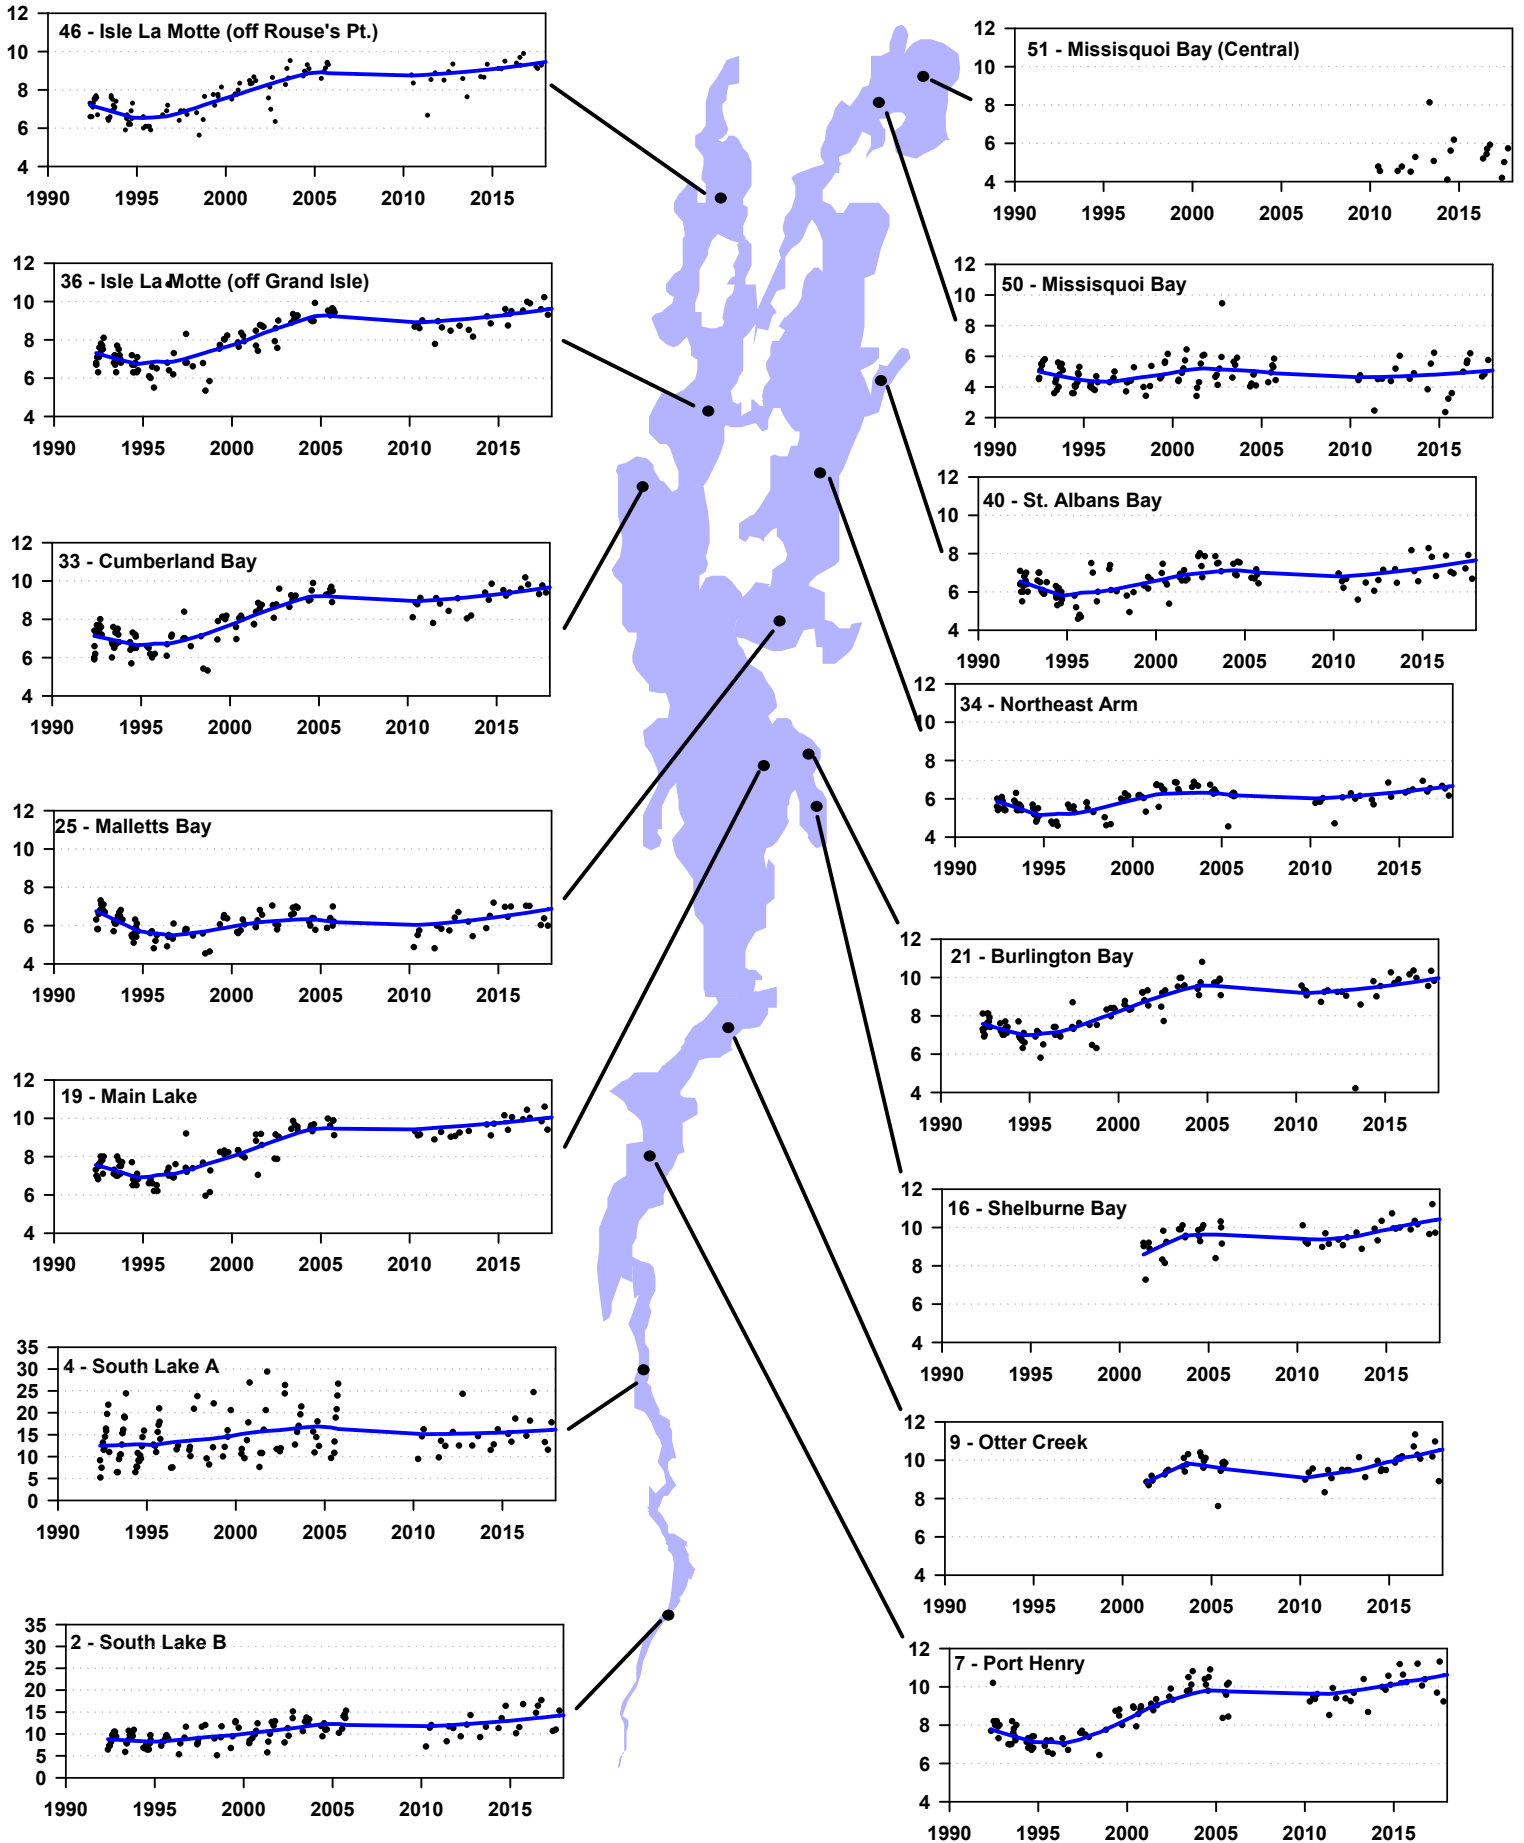

# Sodium concentrations (mg/L) in Lake Champlain, 1992 - 2018

Blue lines indicate trends over time as determined by Lowess smoothing analysis.

## Sodium concentrations in Lake Champlain 1992 - 2018