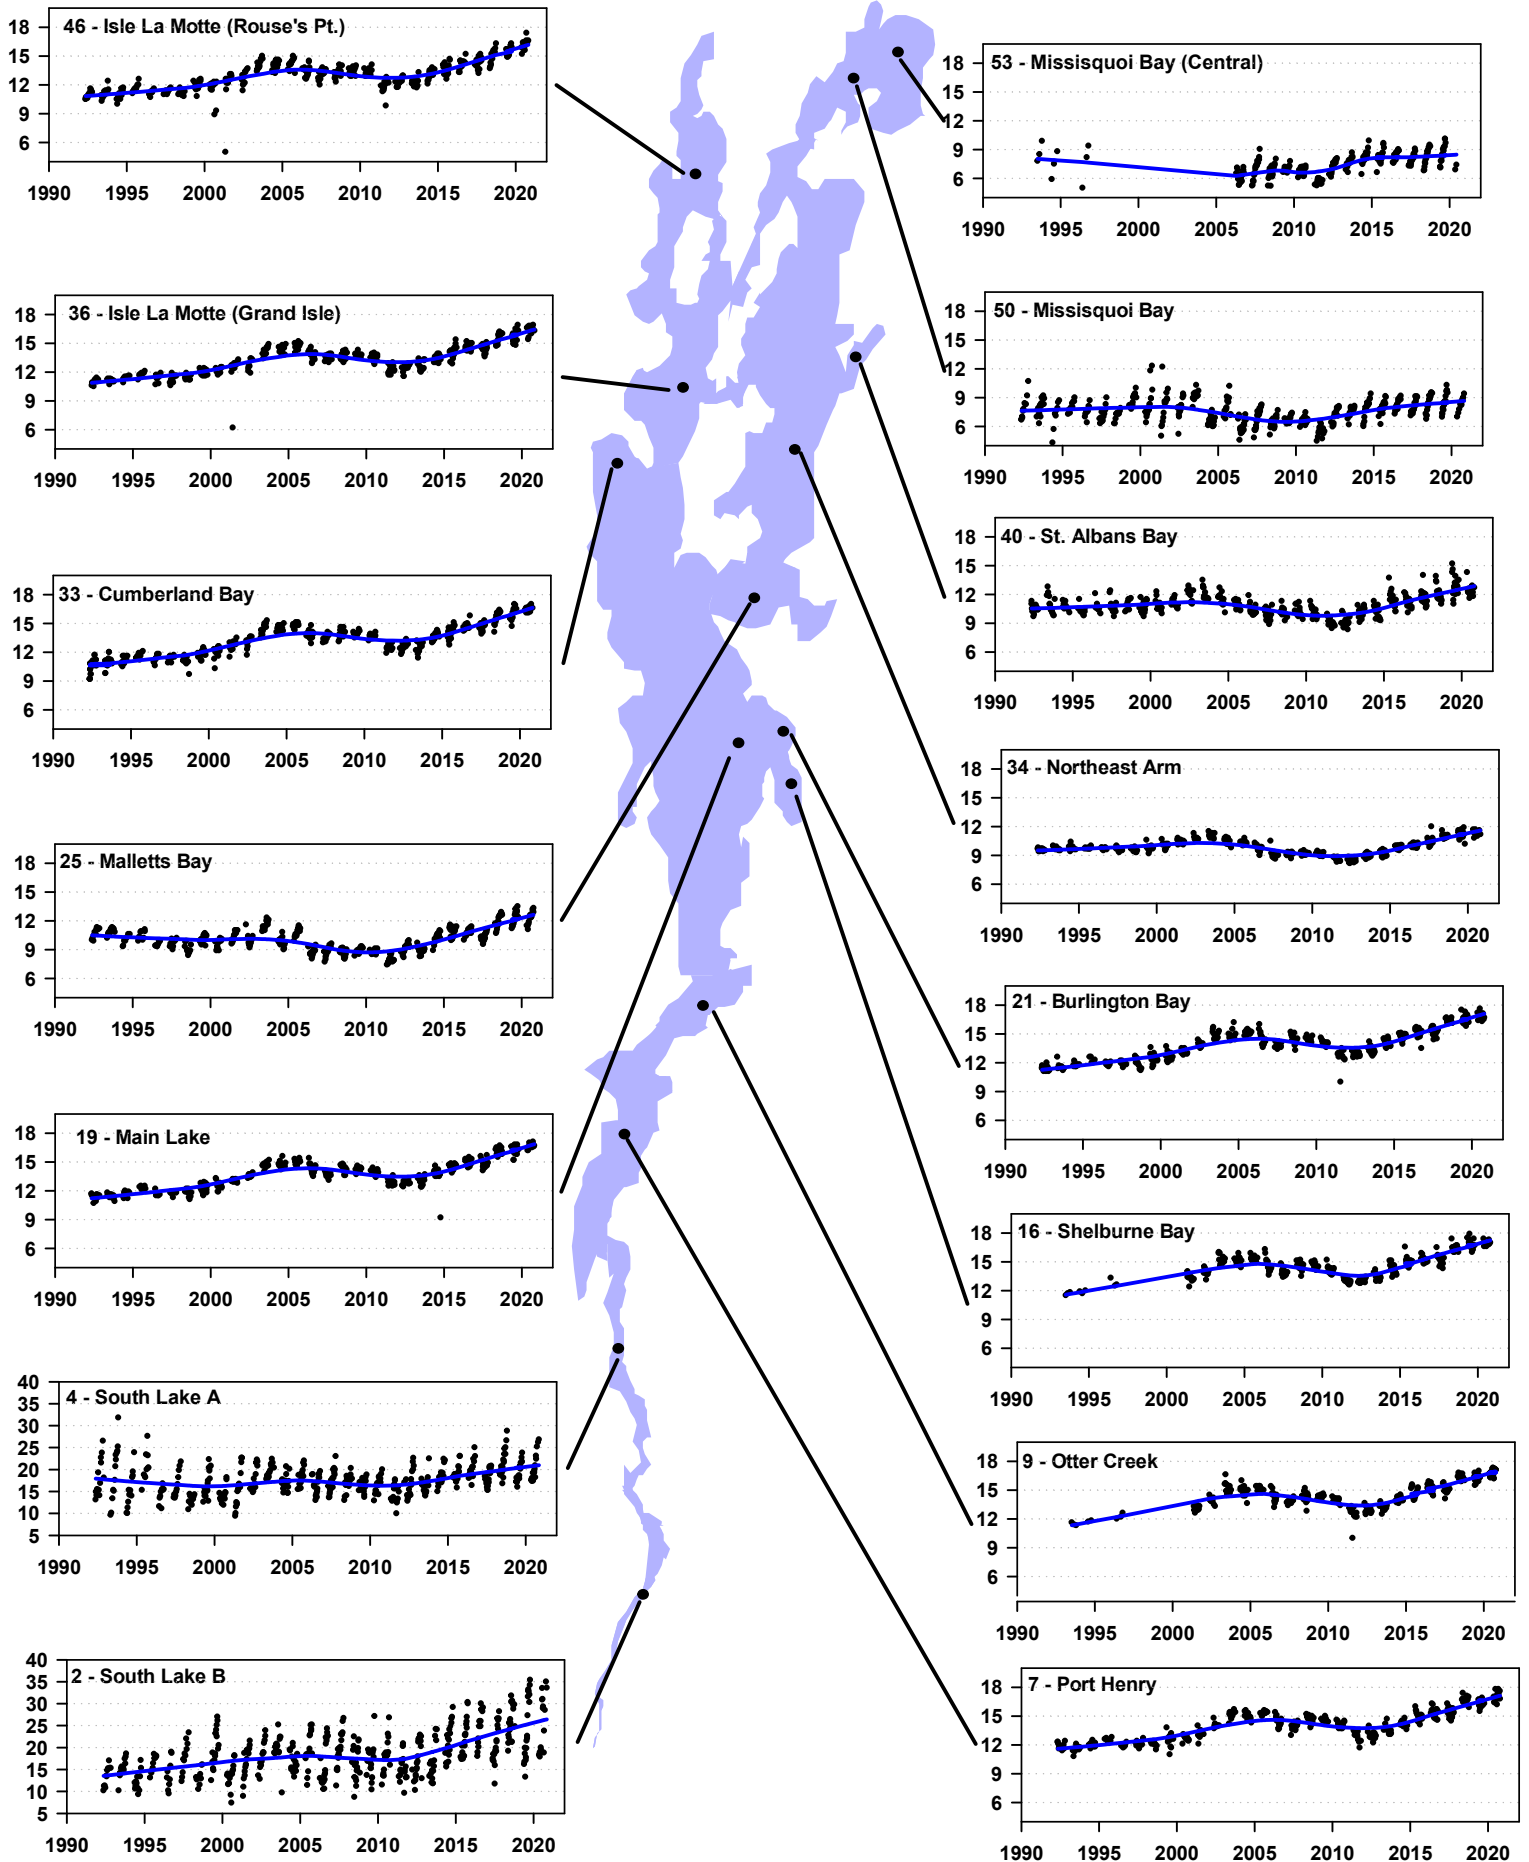

# Annual chloride concentrations (mg/L) in Lake Champlain, 1992 - 2020

Blue lines indicate trends over time as determined by Lowess smoothing analysis

# Chloride concentrations in Lake Champlain 1992 - 2020