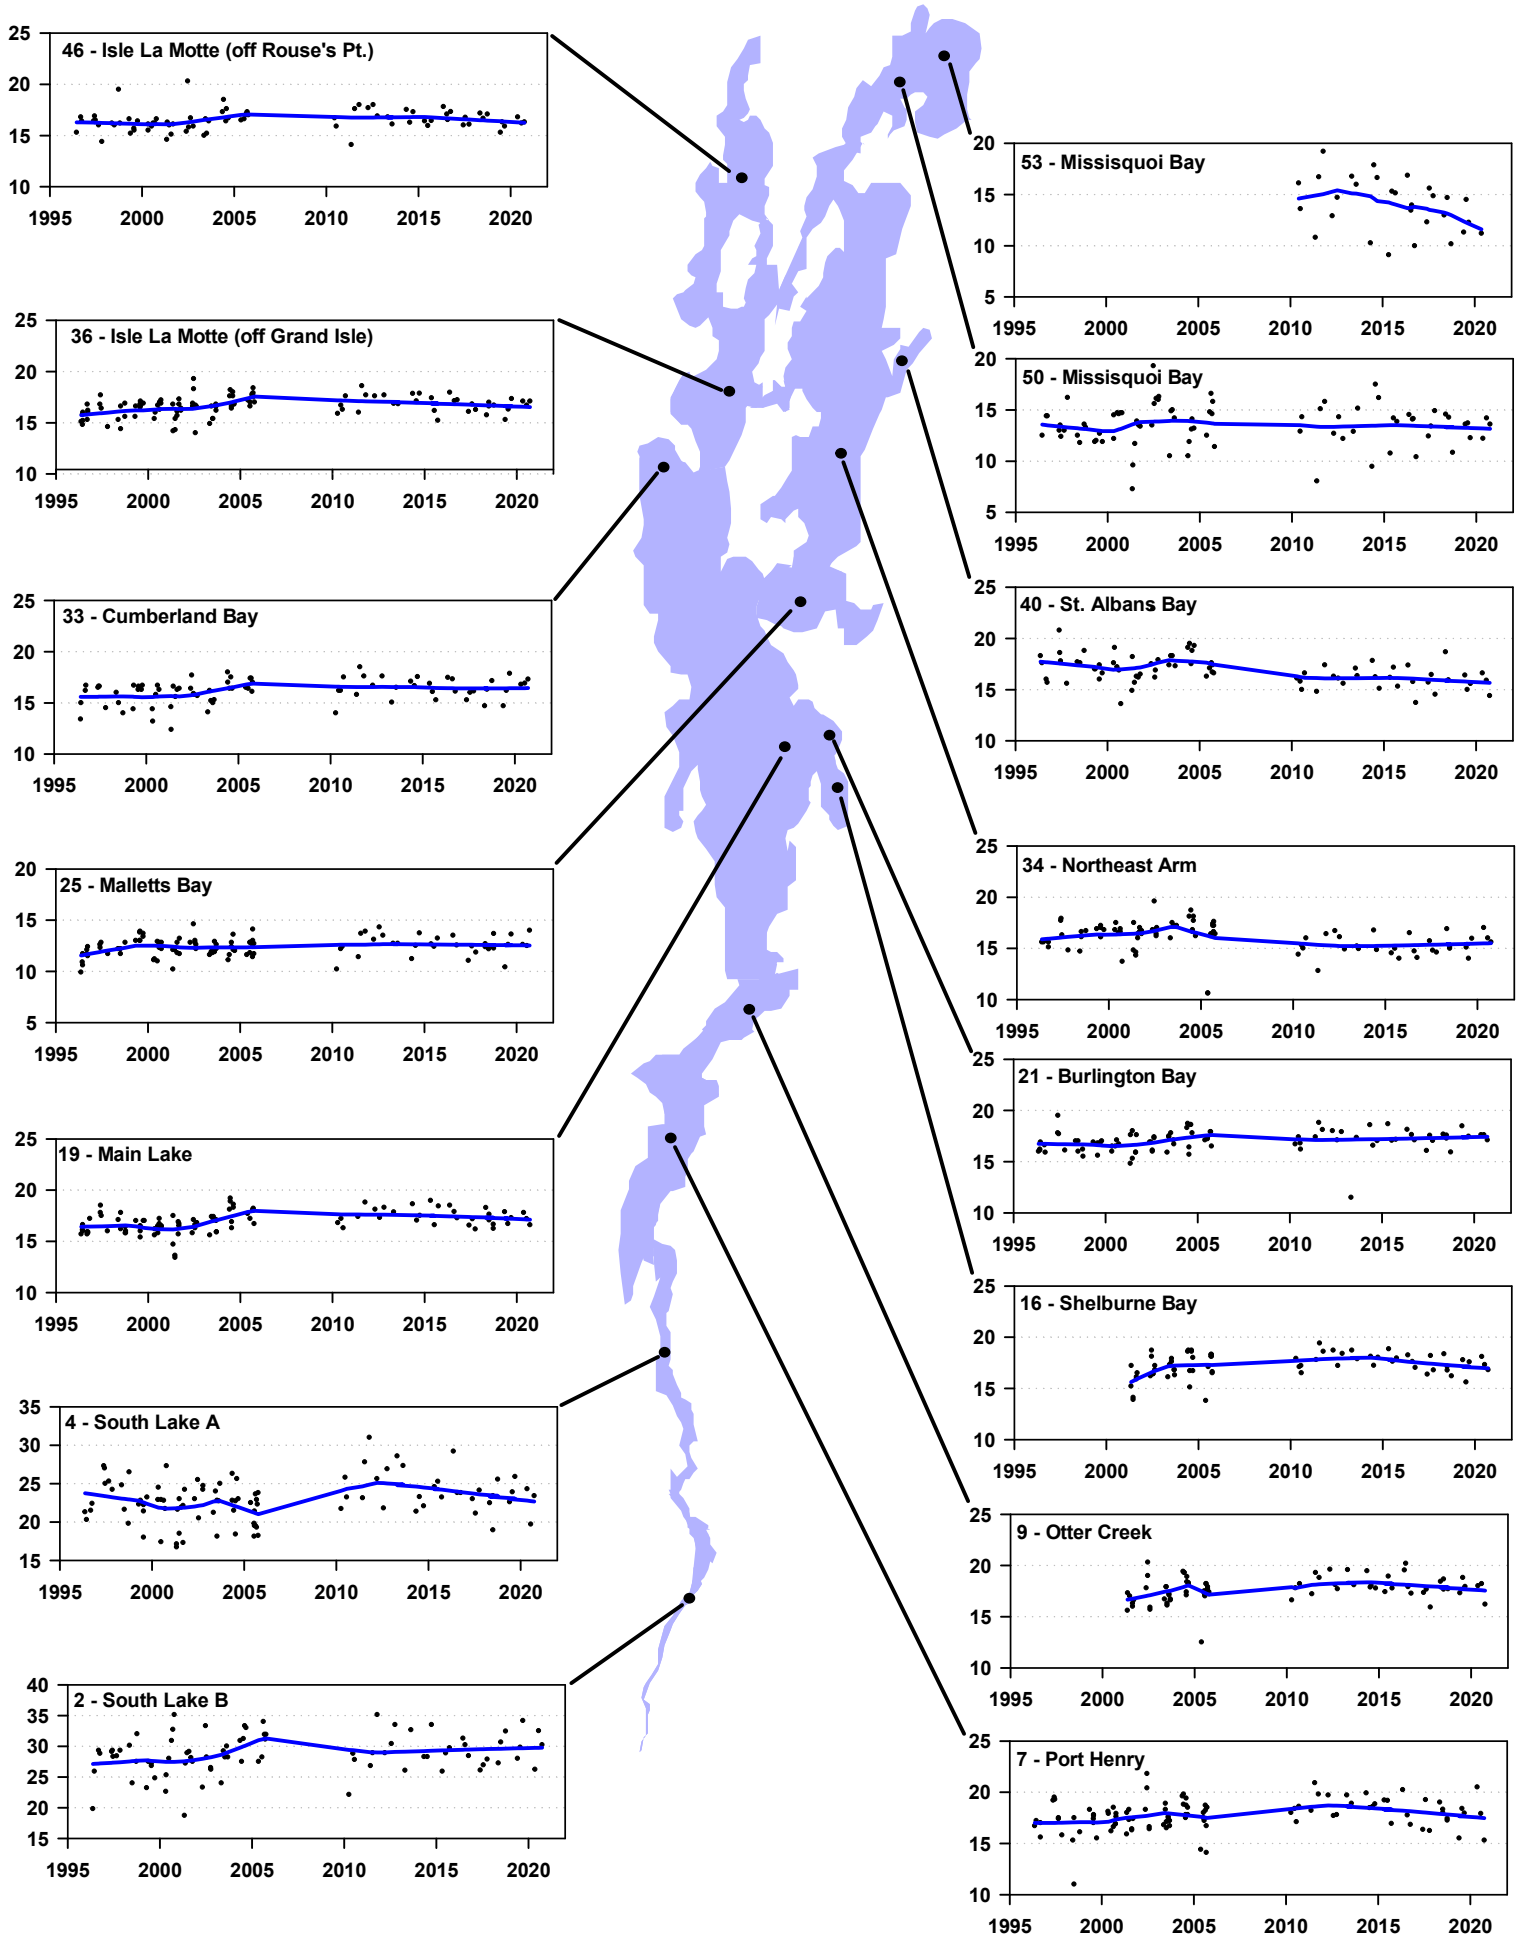

# Calcium concentrations (mg/L) in Lake Champlain, 1996 - 2020

Blue lines indicate trends over time as determined by Lowess smoothing analysis.

# Calcium concentrations in Lake Champlain 1996 - 2020