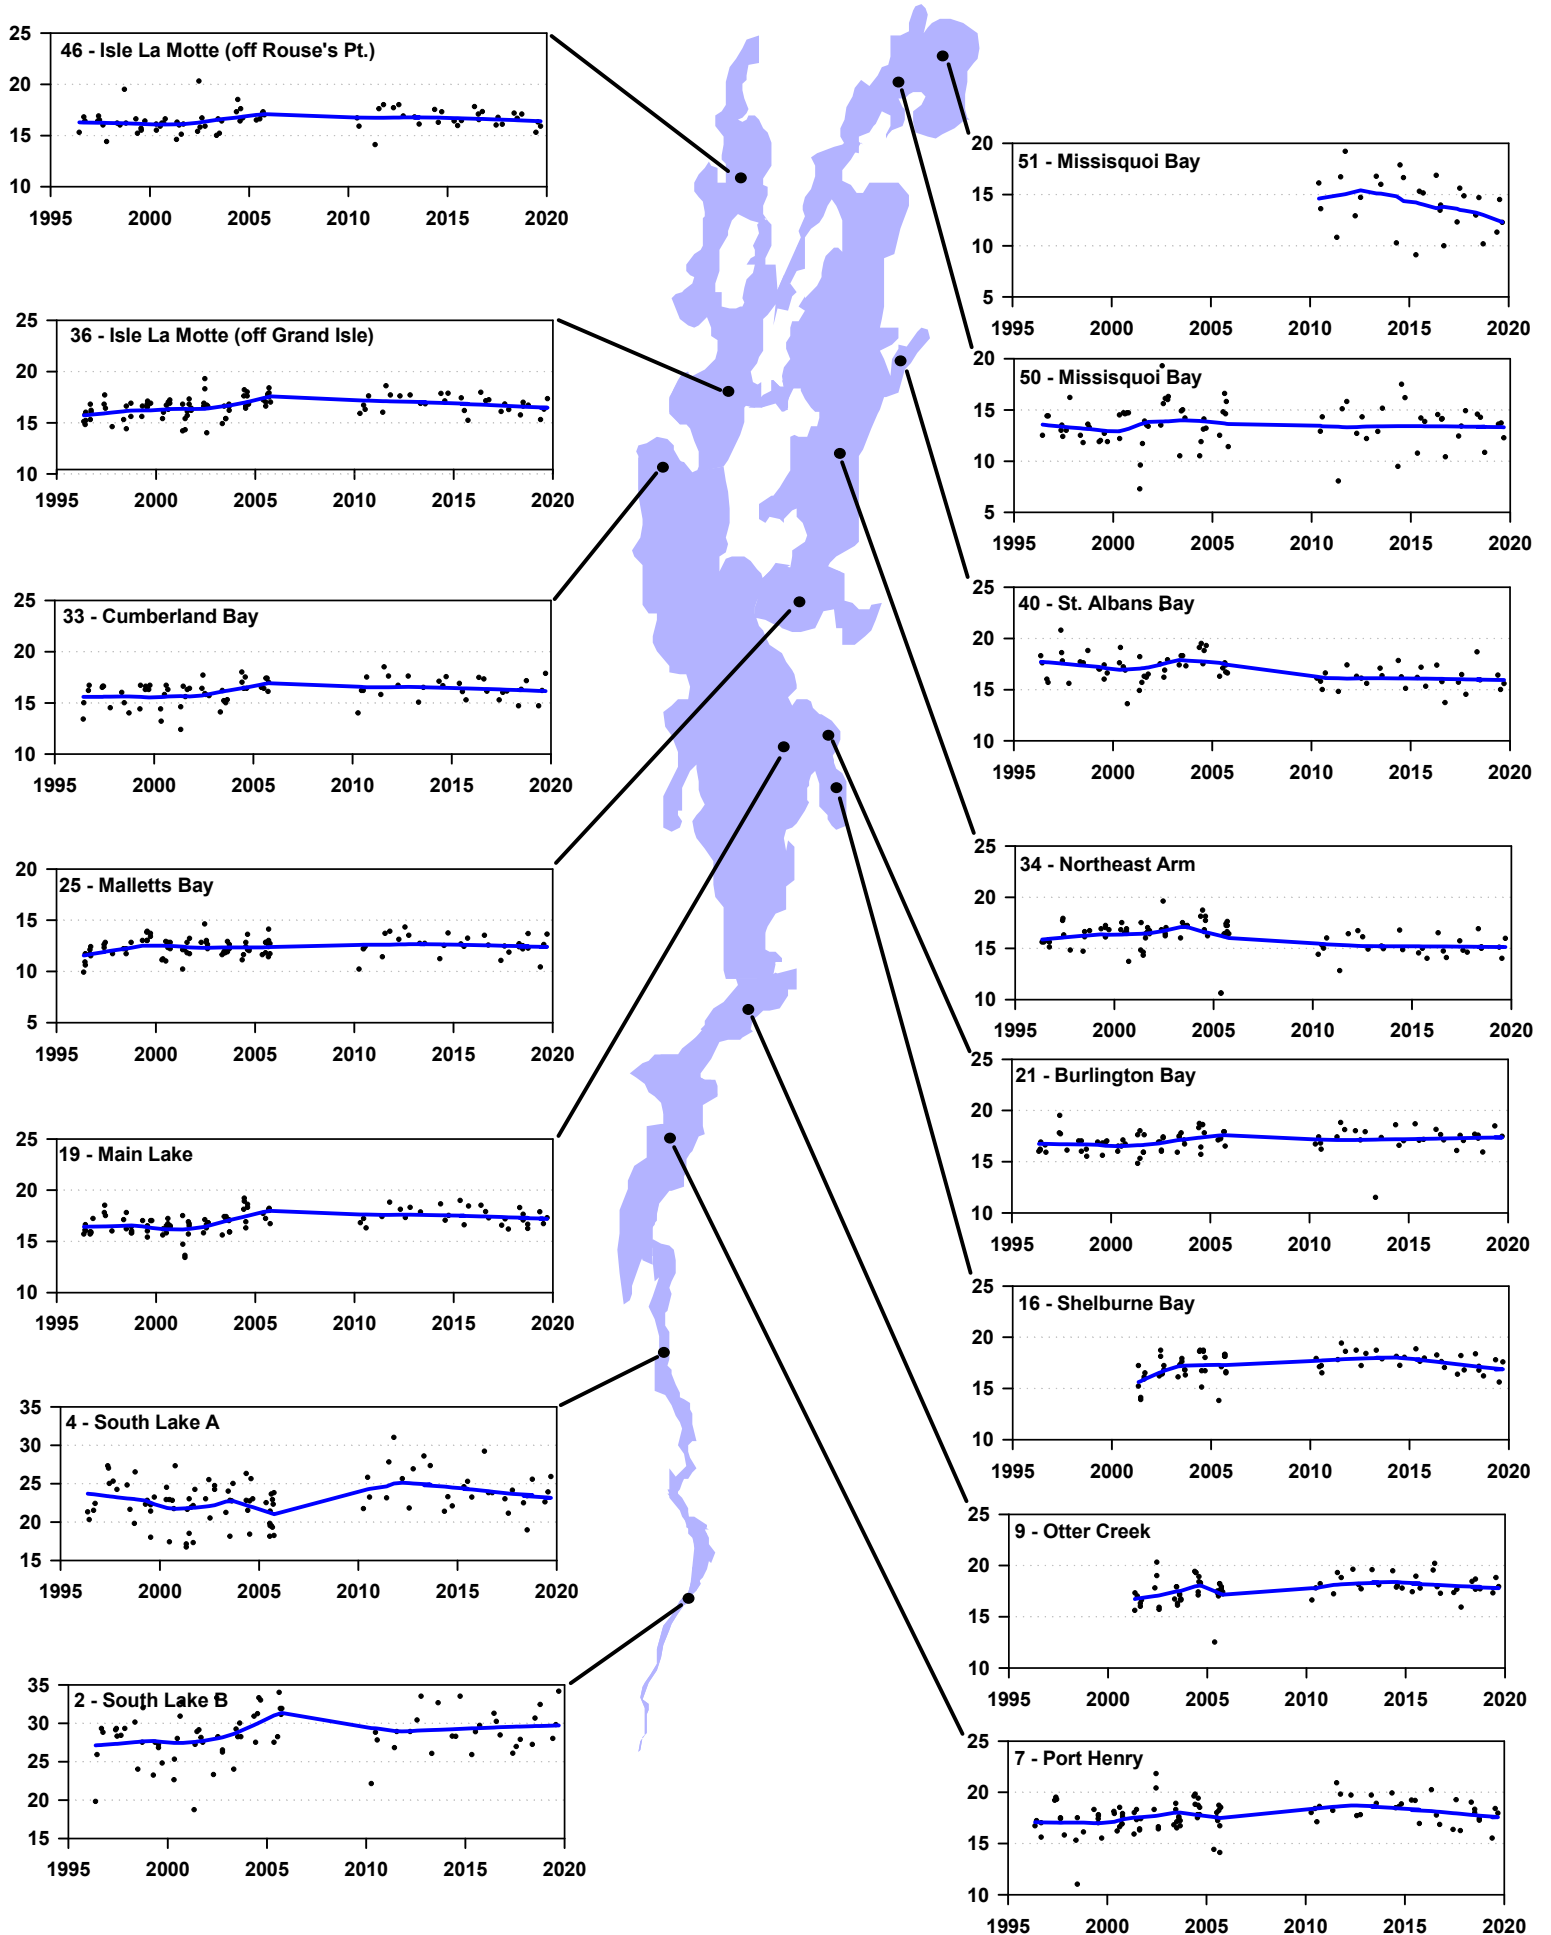

Calcium concentrations (mg/L) in Lake Champlain, 1996 - 2019

Blue lines indicate trends over time as determined by Lowess smoothing analysis.

Calcium concentrations in Lake Champlain 1996 - 2019