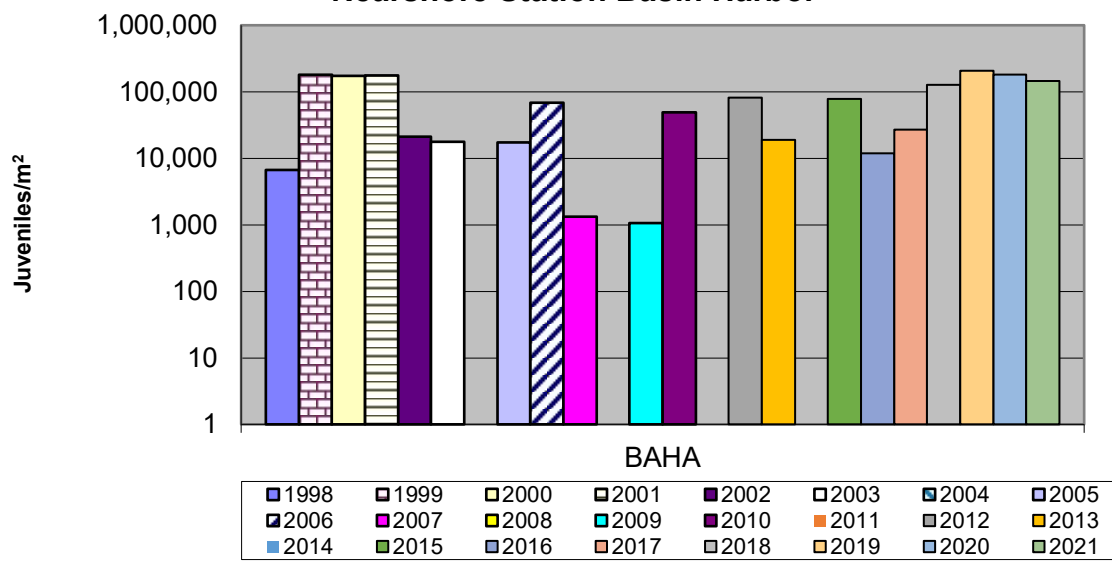

Nearshore Station Chipman Point

Nearshore Station Basin Harbor

Nearshore Station Burlington Boathouse