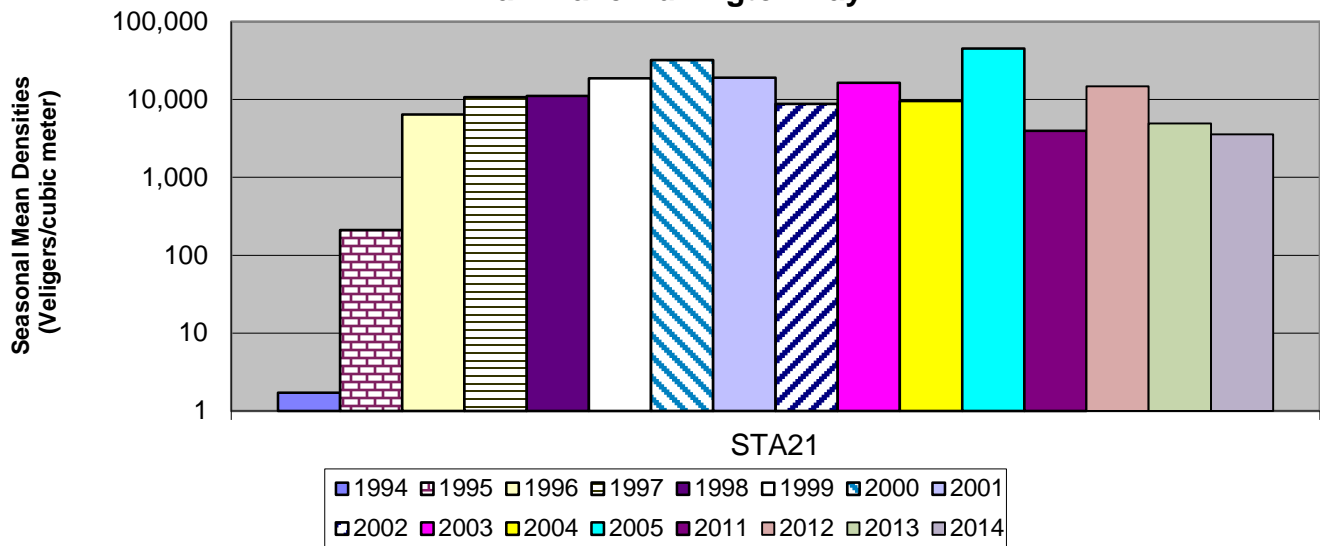

South Lake Benson Landing

South Lake Crown Point

Main Lake Cole Bay

Main Lake near Burlington, VT

Main Lake Burlington Bay

Main Lake Cumberland Bay

Northwest Lake Treadwell Bay

Northwest Lake Point au Fer