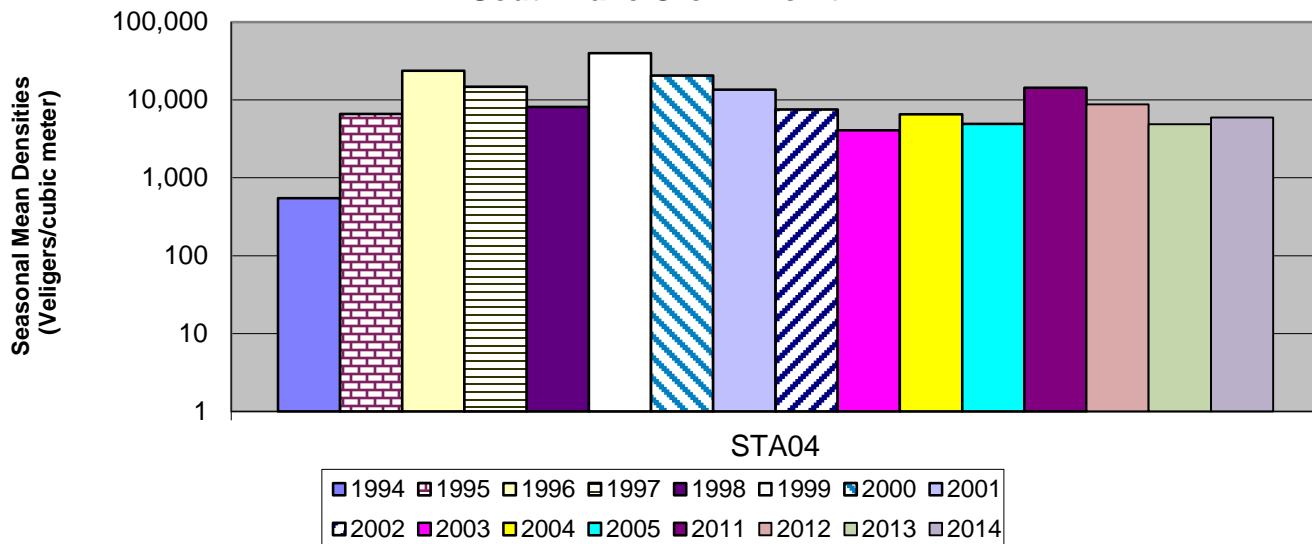

South Lake Benson Landing

South Lake Crown Point

Main Lake Cole Bay

Main Lake near Burlington, VT

Main Lake Burlington Bay

Main Lake Cumberland Bay

Northwest Lake Treadwell Bay

Northwest Lake Point au Fer