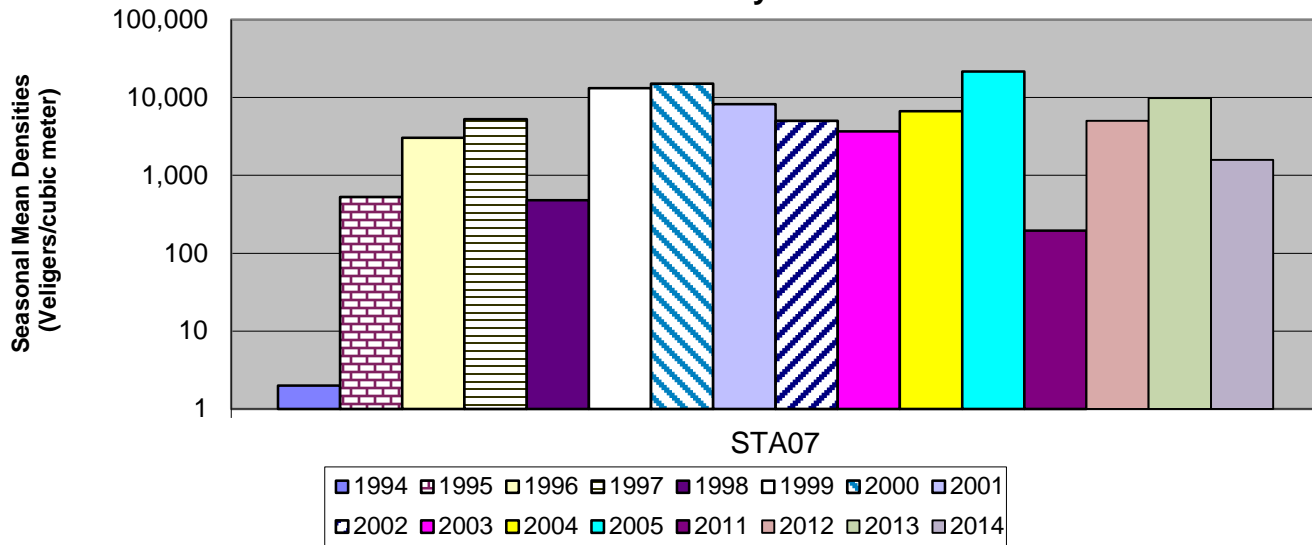

South Lake Benson Landing

South Lake Crown Point

Main Lake Cole Bay

Main Lake near Burlington, VT

Main Lake Burlington Bay

Main Lake Cumberland Bay

Northwest Lake Treadwell Bay

Northwest Lake Point au Fer