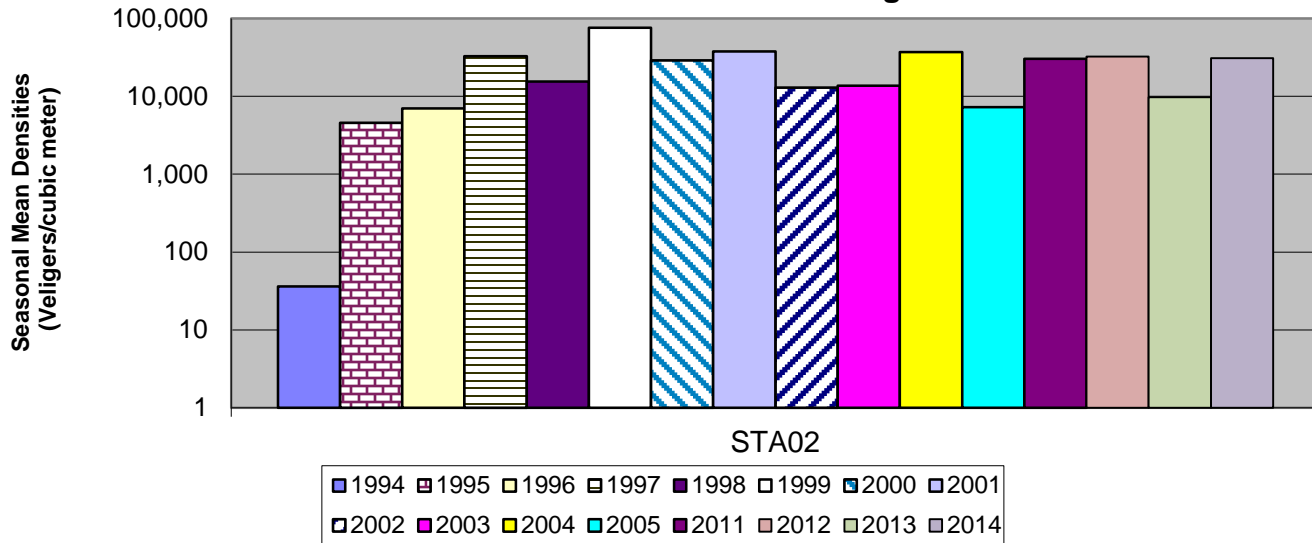

South Lake Benson Landing

South Lake Crown Point

Main Lake Cole Bay

Main Lake near Burlington, VT

Main Lake Burlington Bay

Main Lake Cumberland Bay

Northwest Lake Treadwell Bay

Northwest Lake Point au Fer