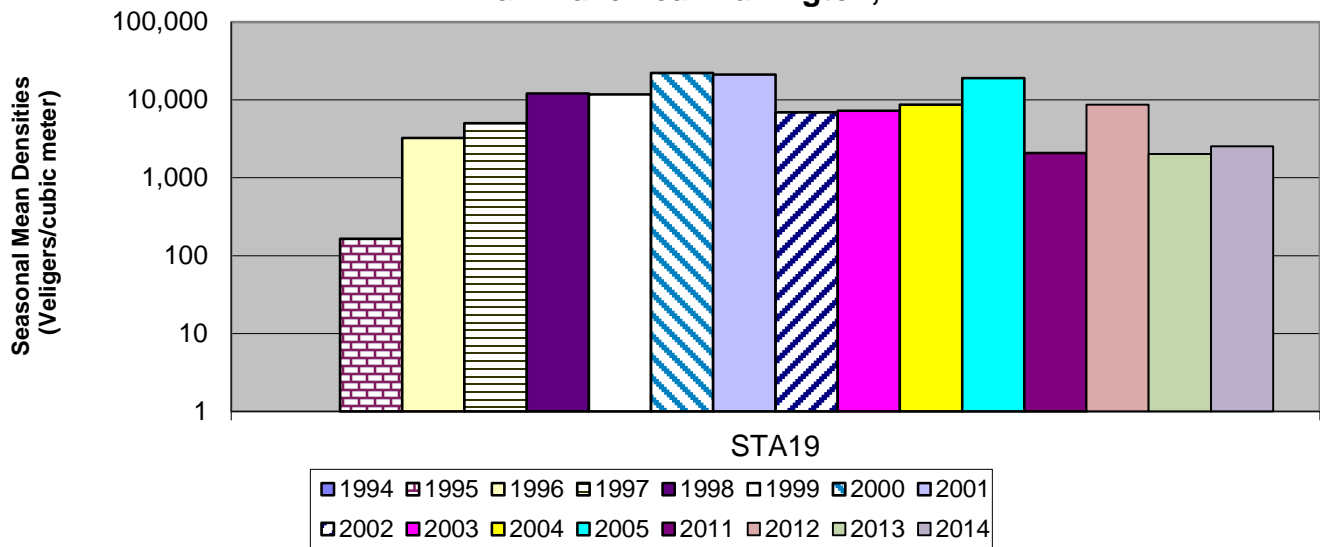

South Lake Benson Landing

South Lake Crown Point

Main Lake Cole Bay

Main Lake near Burlington, VT

Main Lake Burlington Bay

Main Lake Cumberland Bay

Northwest Lake Treadwell Bay

Northwest Lake Point au Fer