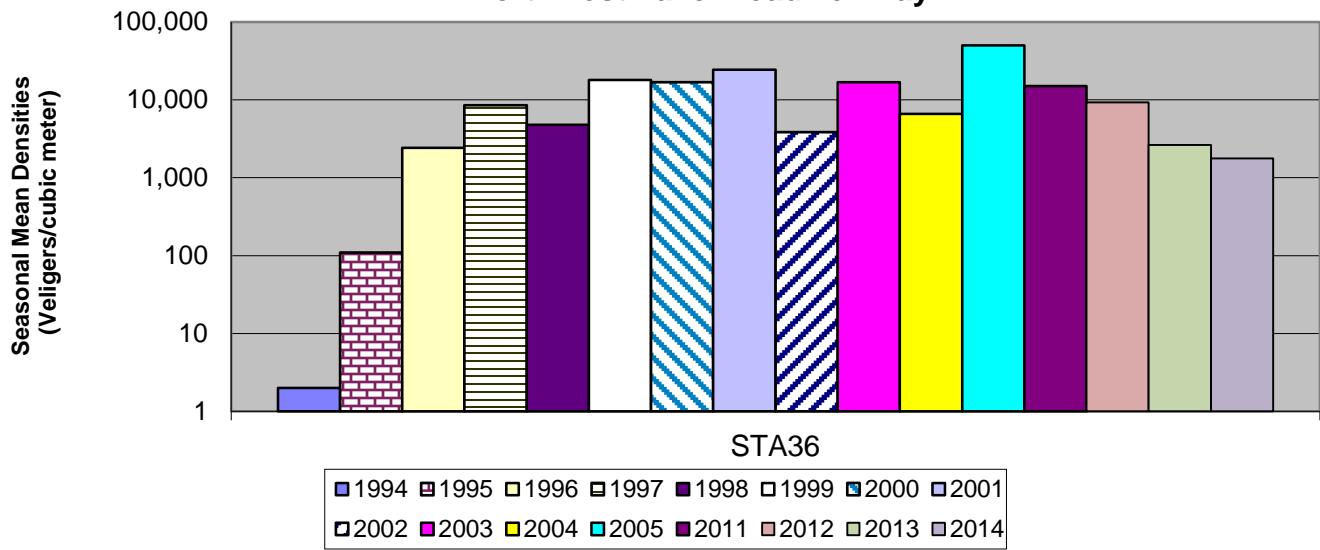

South Lake Benson Landing

South Lake Crown Point

Main Lake Cole Bay

Main Lake near Burlington, VT

Main Lake Burlington Bay

Main Lake Cumberland Bay

Northwest Lake Treadwell Bay

Northwest Lake Point au Fer