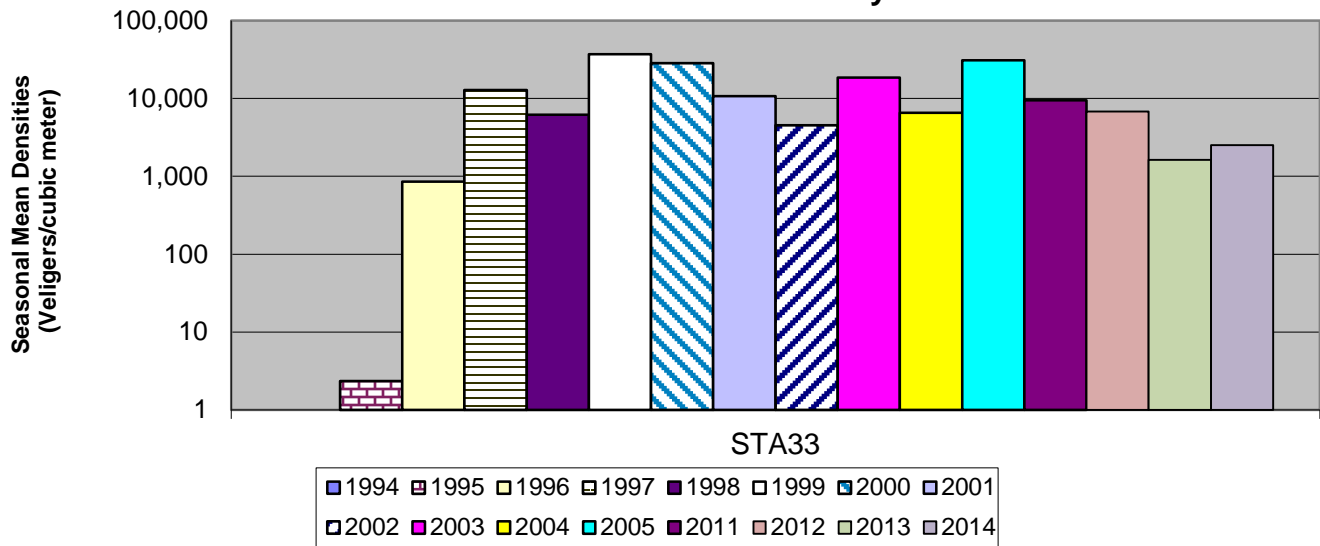

South Lake Benson Landing

South Lake Crown Point

Main Lake Cole Bay

Main Lake near Burlington, VT

Main Lake Burlington Bay

Main Lake Cumberland Bay

Northwest Lake Treadwell Bay

Northwest Lake Point au Fer