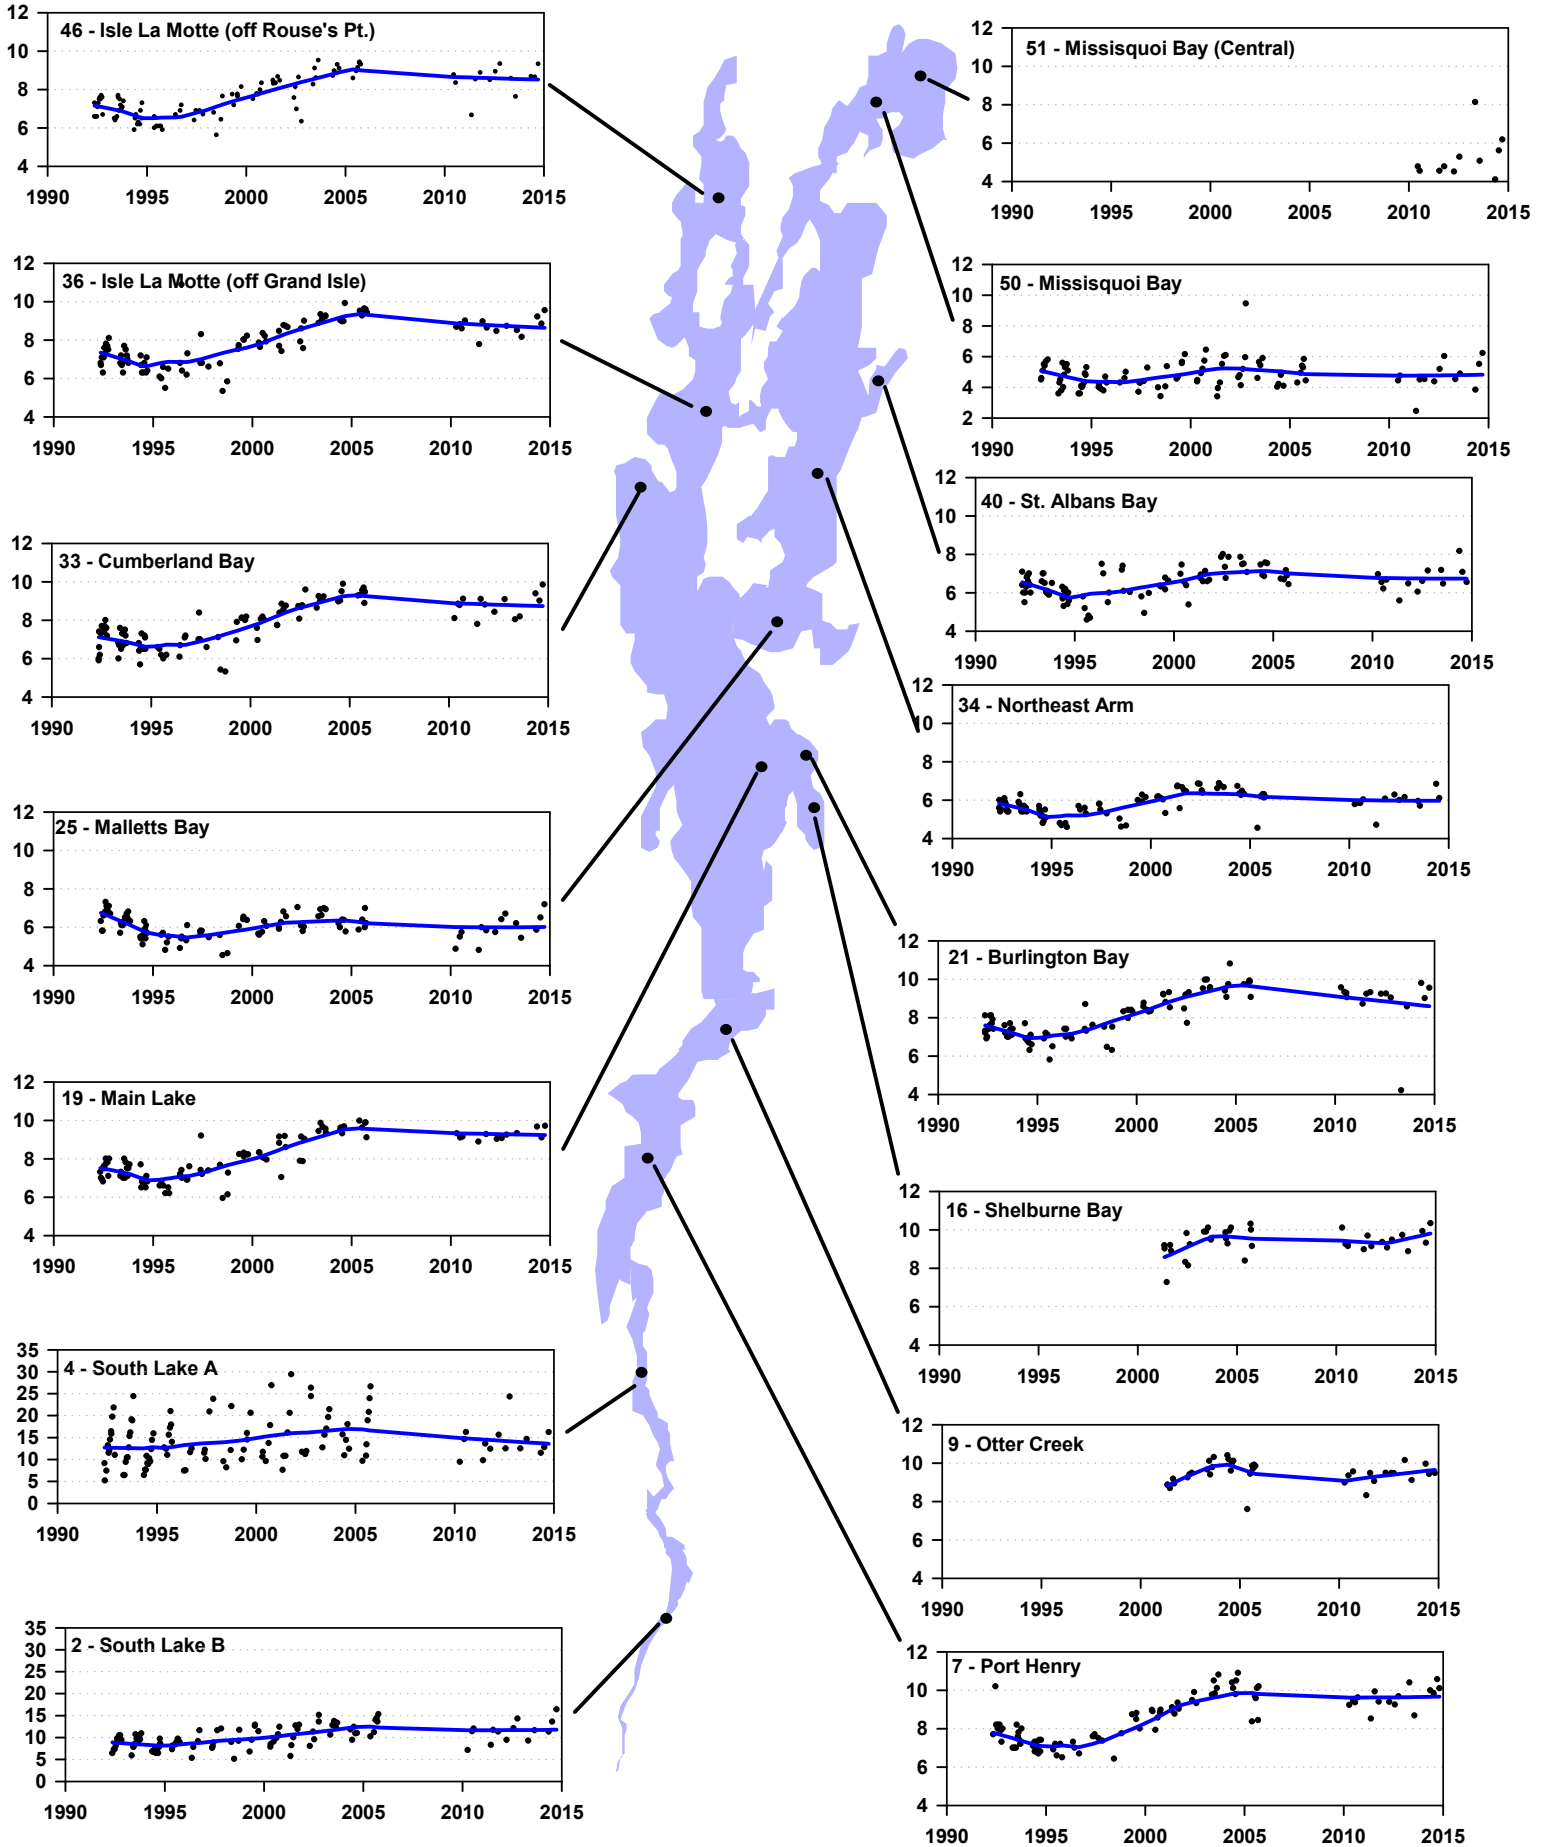

# Sodium concentrations (mg/L) in Lake Champlain, 1992 - 2014

Blue lines indicate trends over time as determined by Lowess smoothing analysis.

## Sodium concentrations in Lake Champlain 1992 - 2014