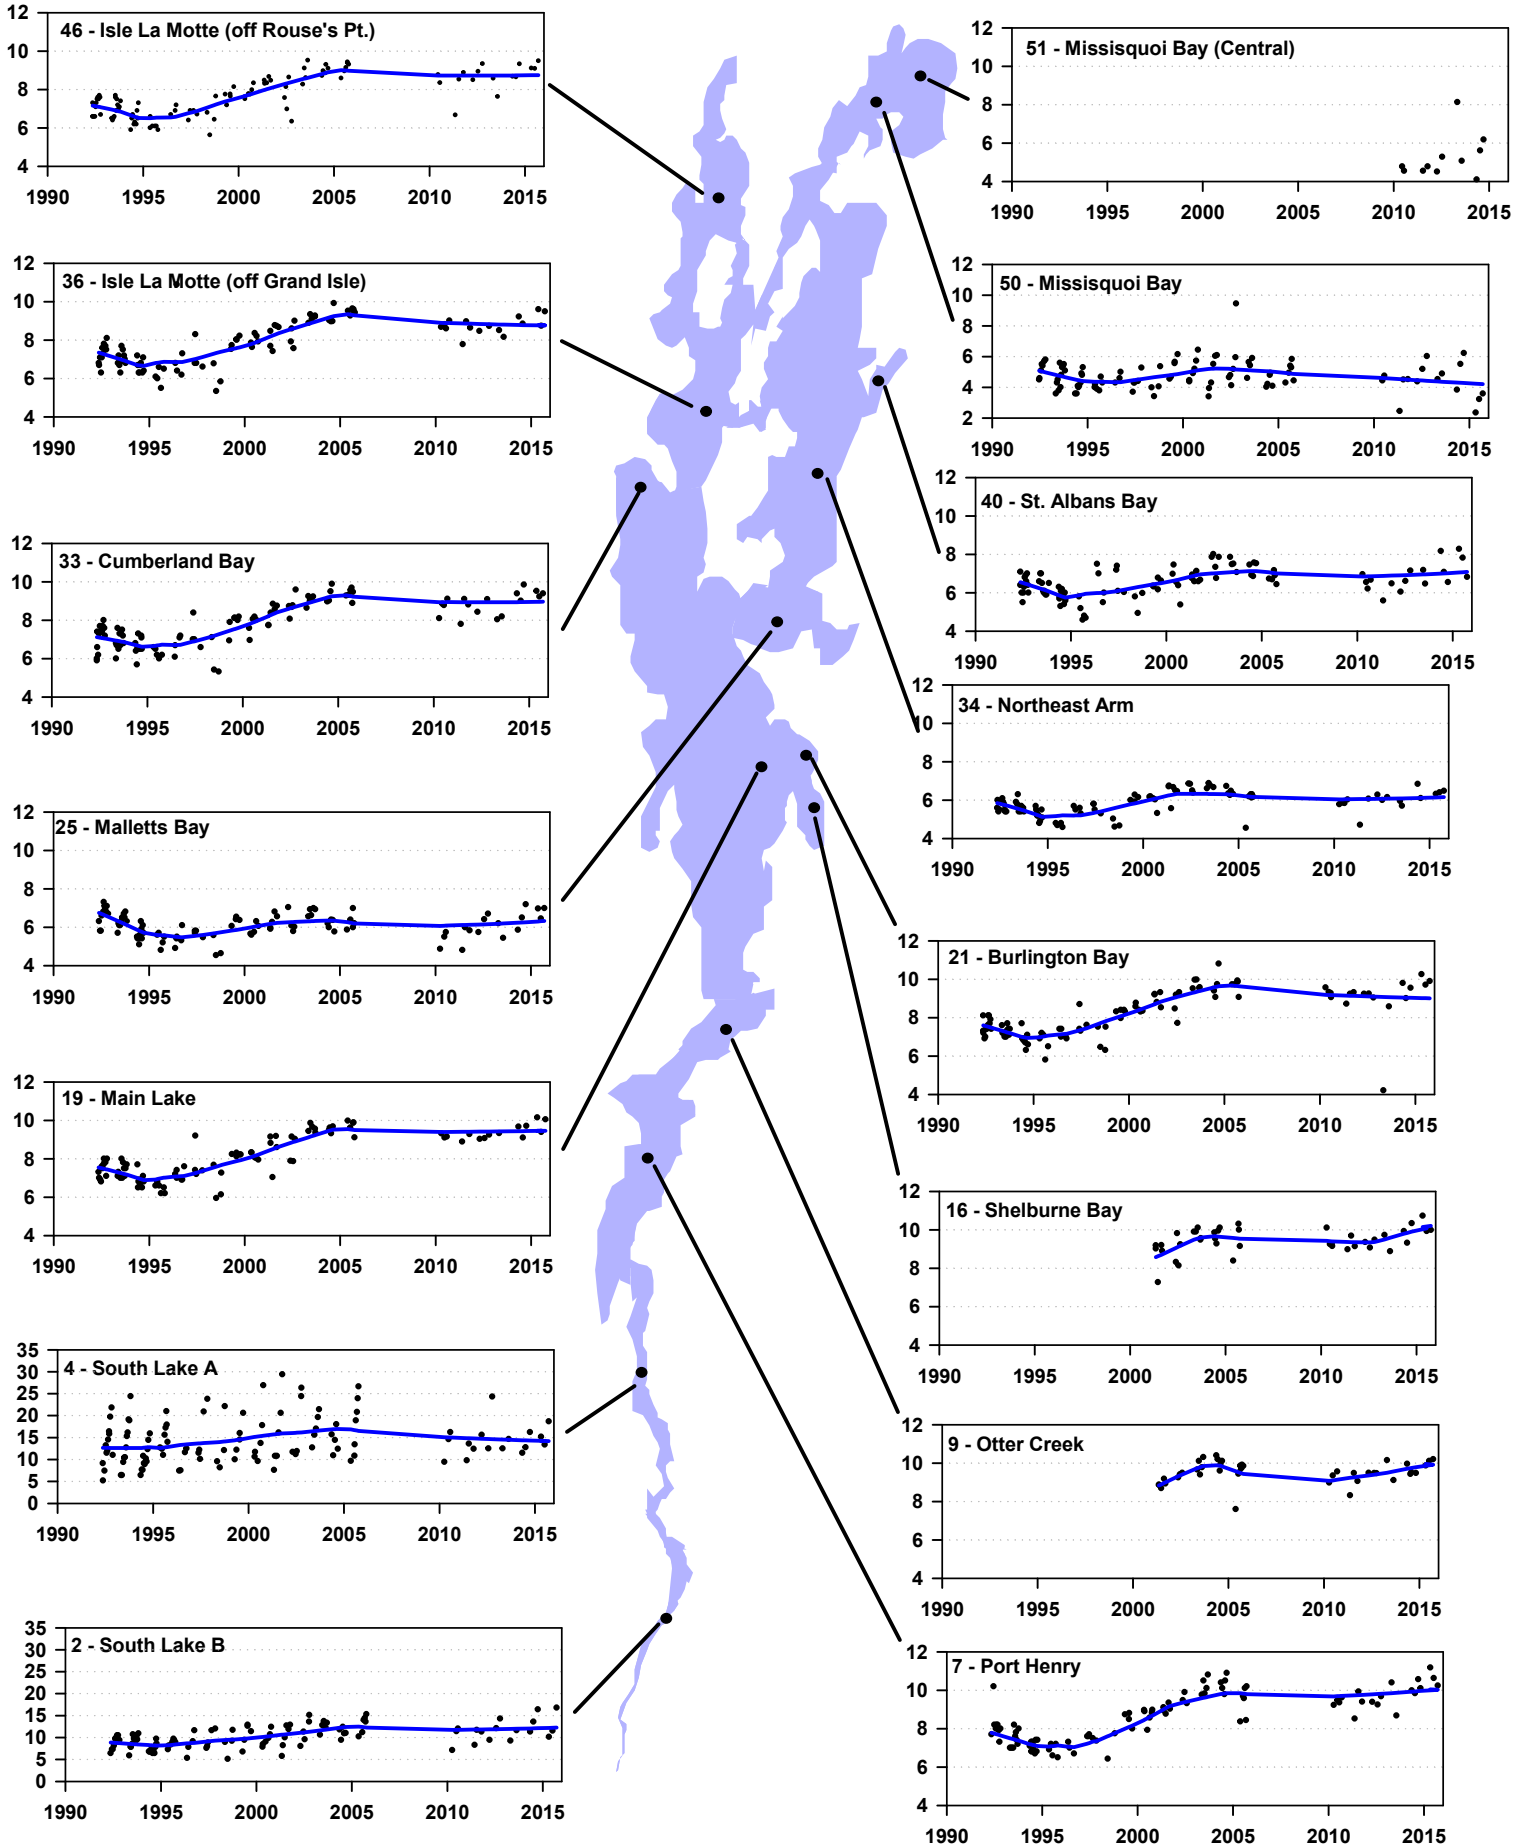

Sodium concentrations (mg/L) in Lake Champlain, 1992 - 2015

Blue lines indicate trends over time as determined by Lowess smoothing analysis.

Sodium concentrations in Lake Champlain 1992 - 2015