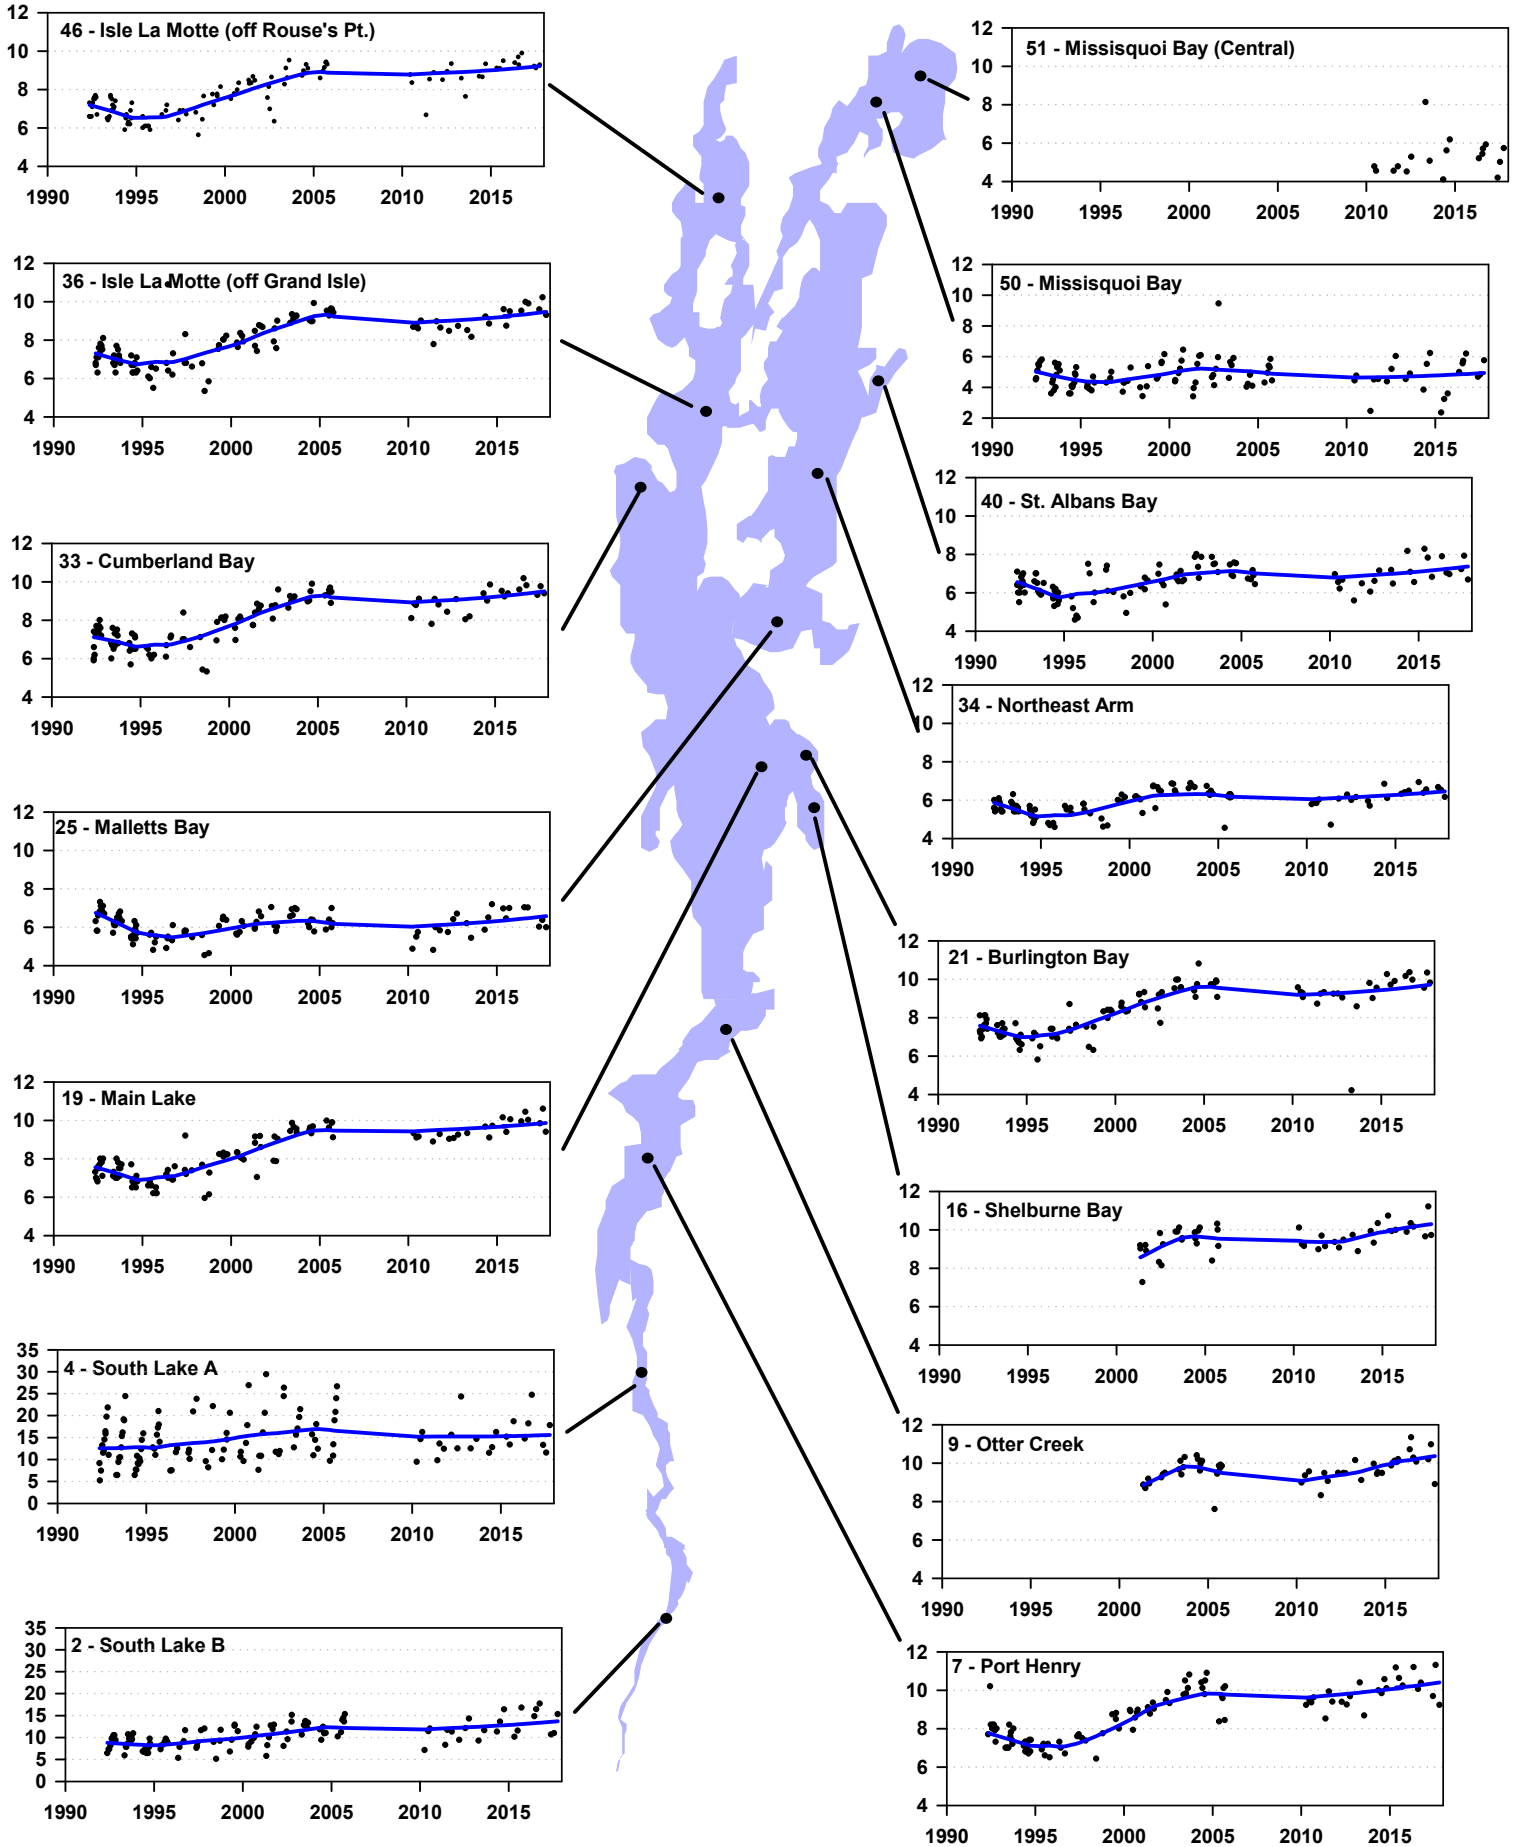

# Sodium concentrations (mg/L) in Lake Champlain, 1992 - 2017

Blue lines indicate trends over time as determined by Lowess smoothing analysis.

## Sodium concentrations in Lake Champlain 1992 - 2017