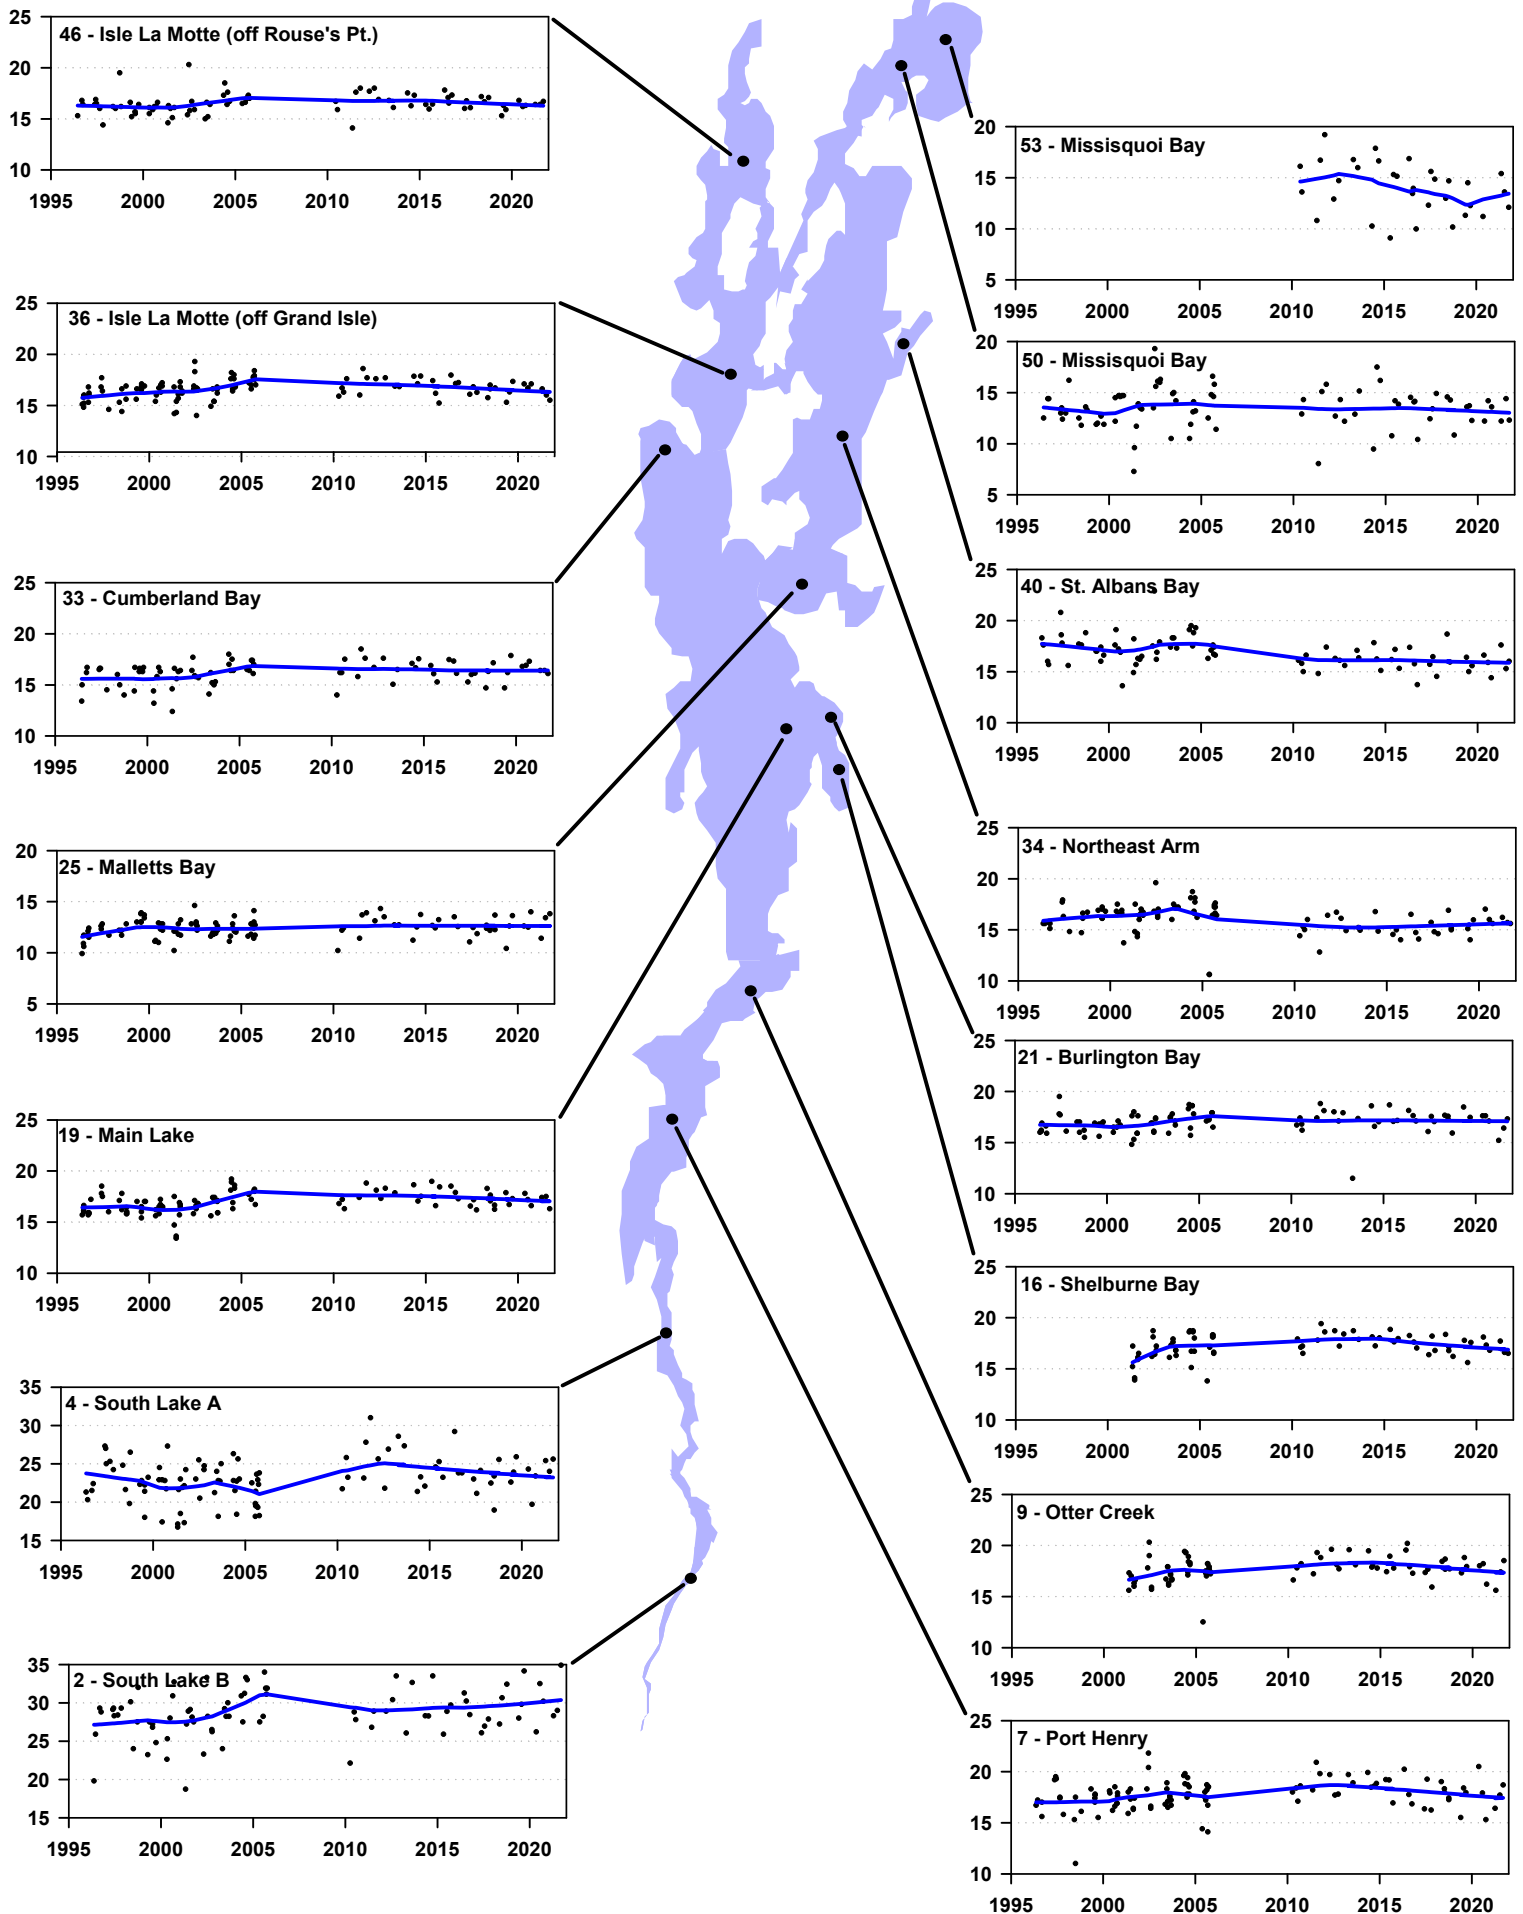

# Calcium concentrations (mg/L) in Lake Champlain, 1996 - 2021

Blue lines indicate trends over time as determined by Lowess smoothing analysis.

# Calcium concentrations in Lake Champlain 1996 - 2021