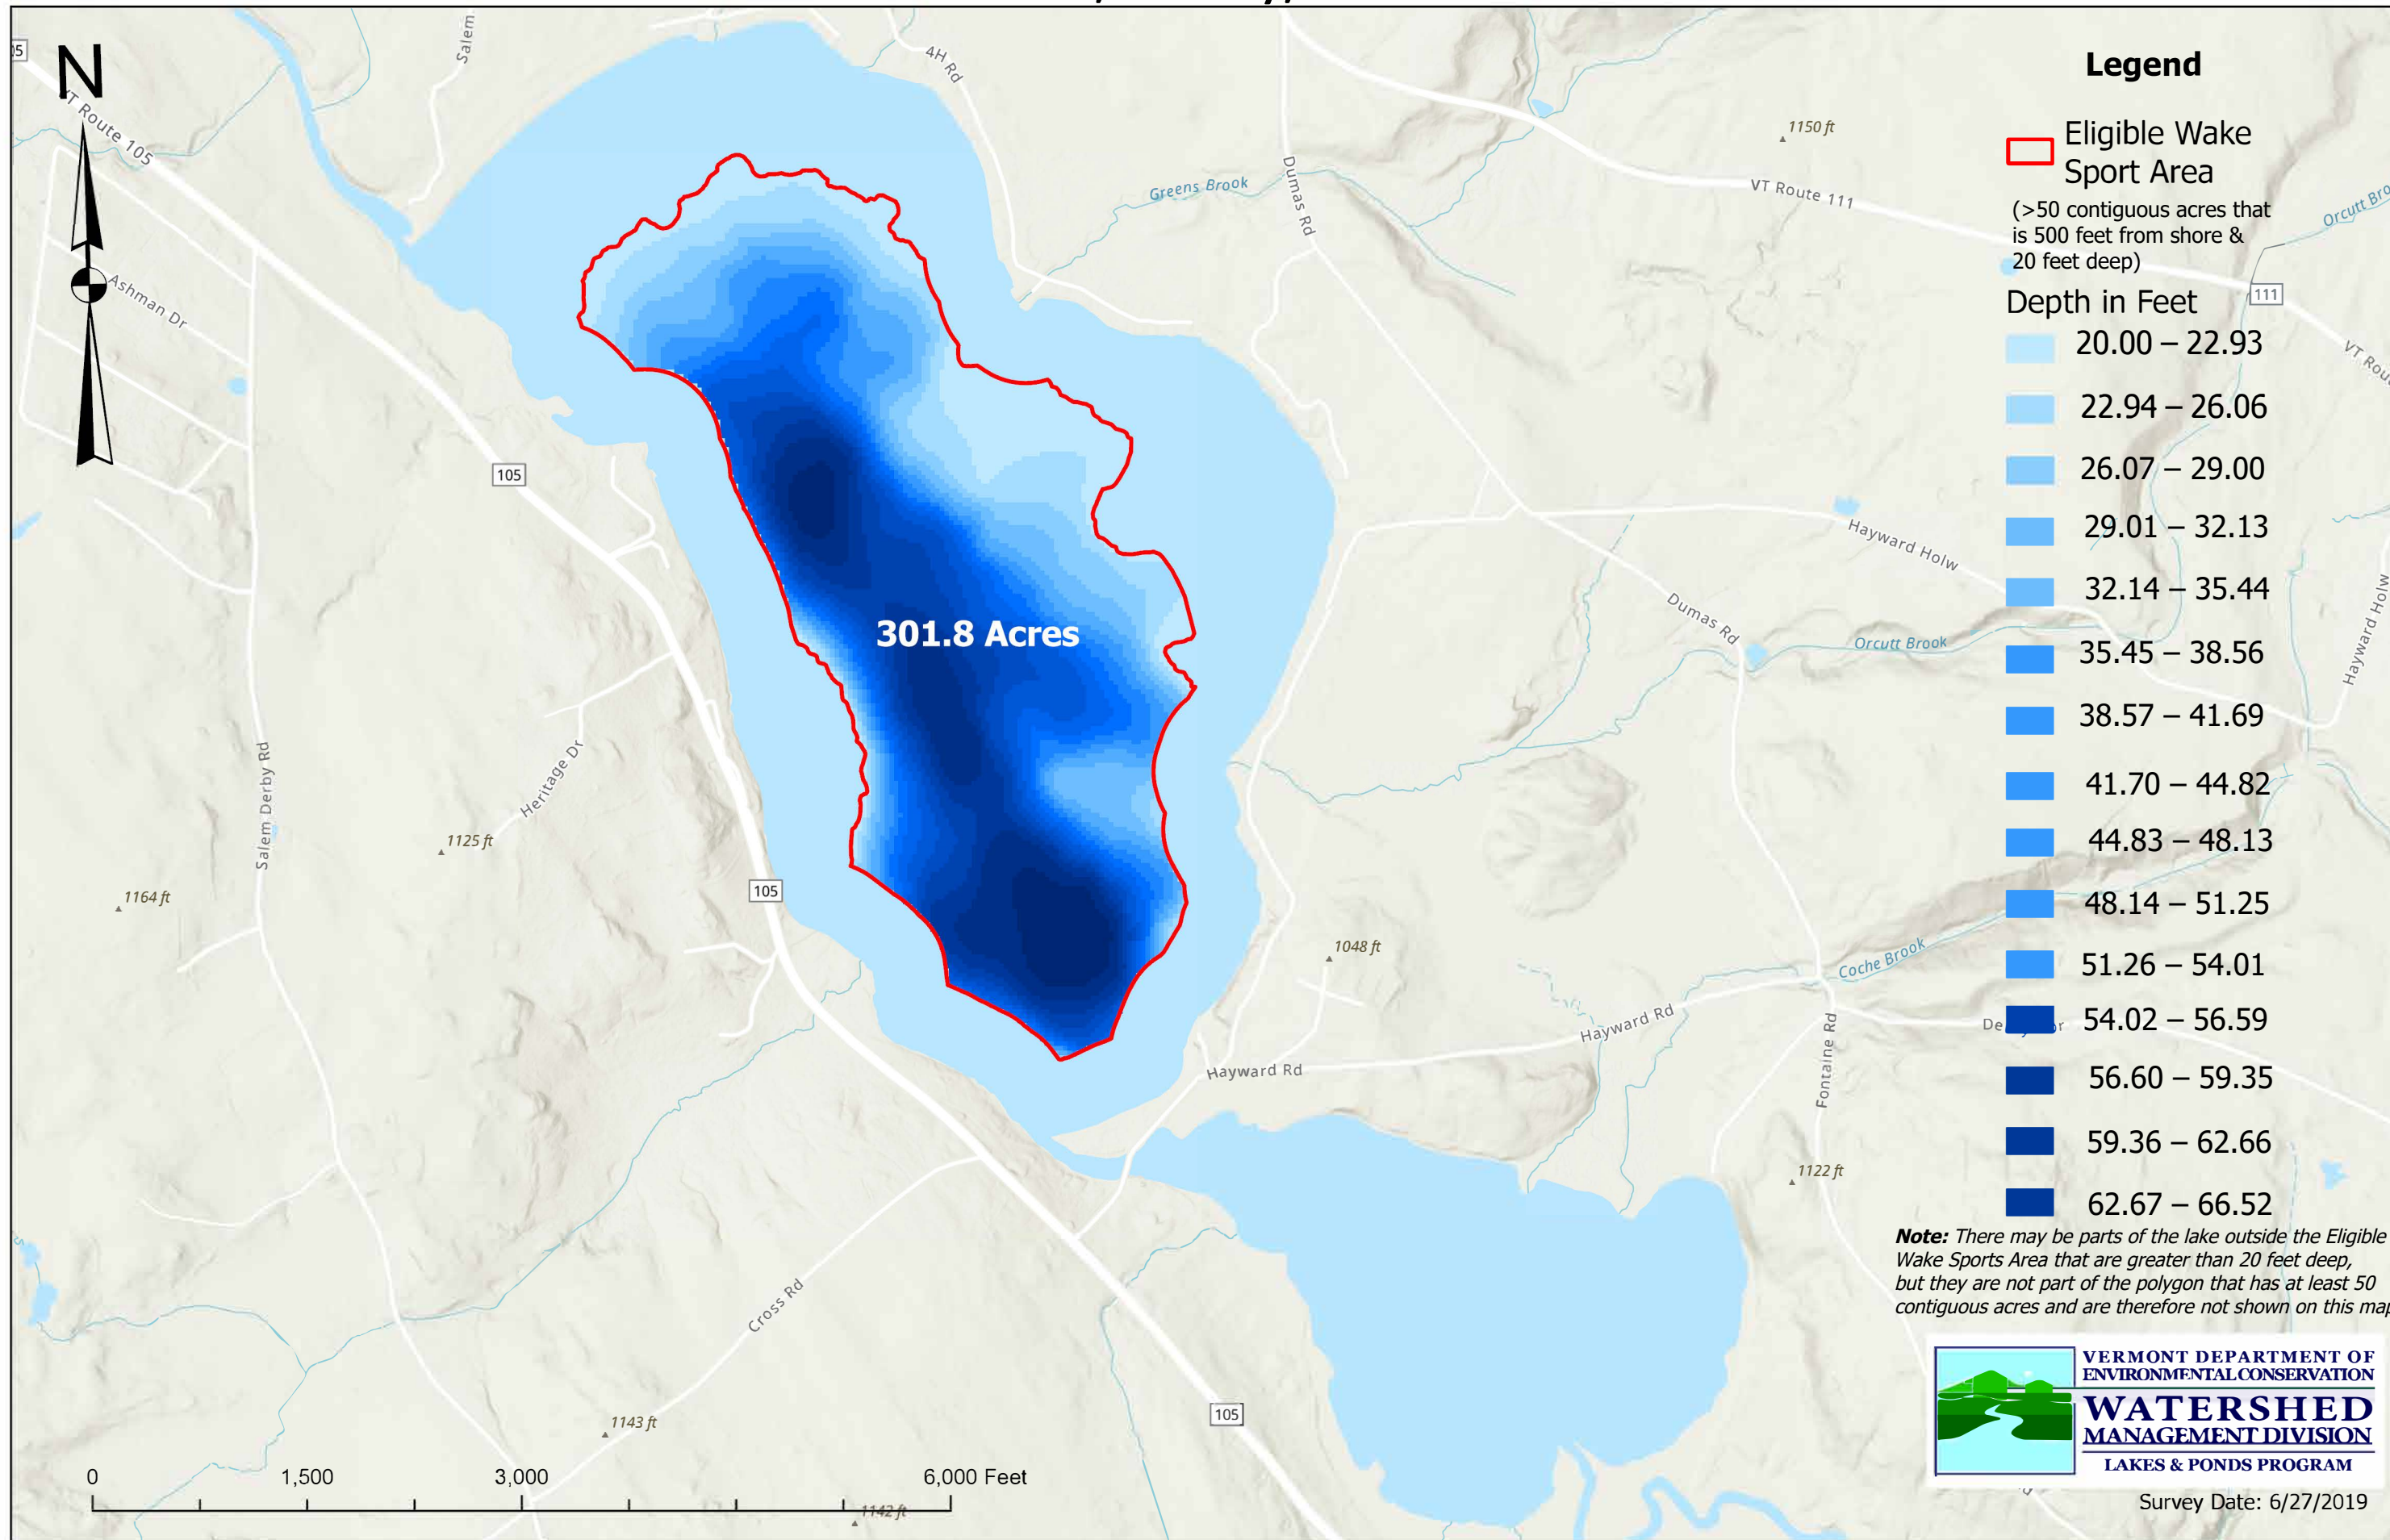

Lake Salem, Derby, VT

301.8 Acres

0 1,500 3,000 6,000 Feet