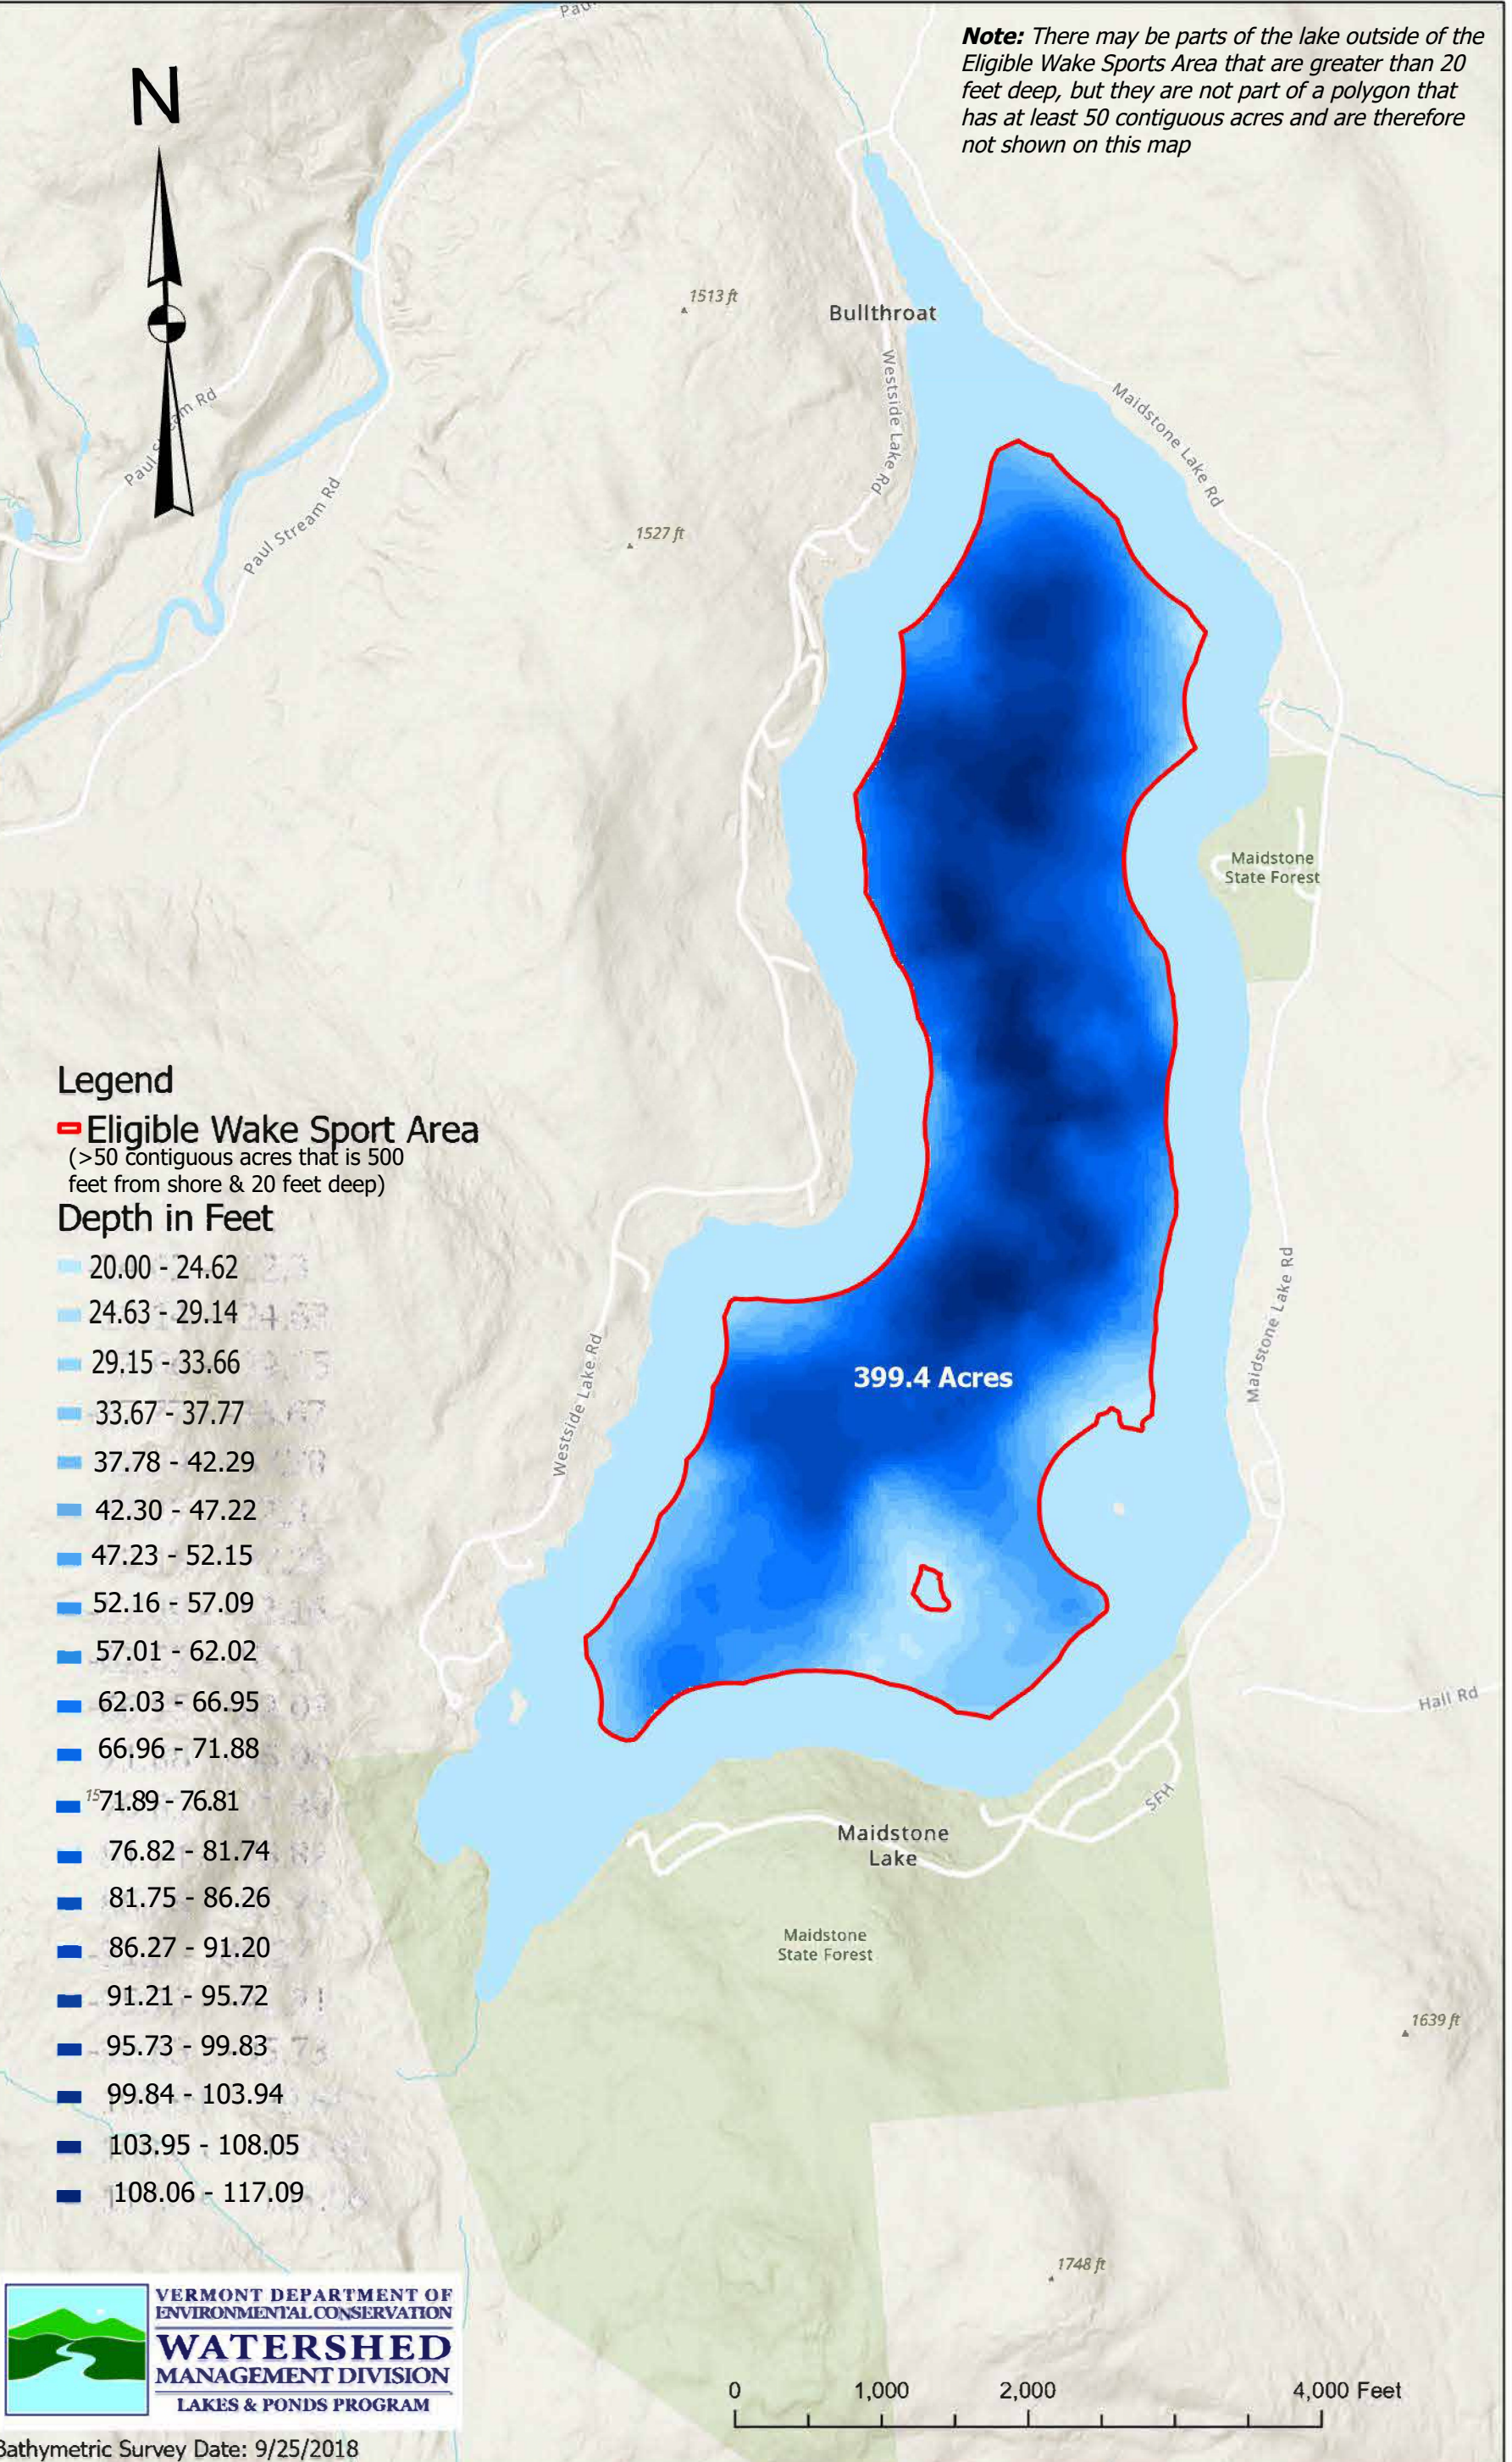

Maidstone Lake, Maidstone, VT

Note: There may be parts of the lake outside of the Eligible Wake Sports Area that are greater than 20 feet deep, but they are not part of a polygon that has at least 50 contiguous acres and are therefore not shown on this map

N

Legend

Eligible Wake Sport Area
(>50 contiguous acres that is 500 feet from shore & 20 feet deep)

Depth in Feet

- 20.00 - 24.62
- 24.63 - 29.14
- 29.15 - 33.66
- 33.67 - 37.77
- 37.78 - 42.29
- 42.30 - 47.22
- 47.23 - 52.15
- 52.16 - 57.09
- 57.01 - 62.02
- 62.03 - 66.95
- 66.96 - 71.88
- 71.89 - 76.81
- 76.82 - 81.74
- 81.75 - 86.26
- 86.27 - 91.20
- 91.21 - 95.72
- 95.73 - 99.83
- 99.84 - 103.94
- 103.95 - 108.05
- 108.06 - 117.09

399.4 Acres

Bathymetric Survey Date: 9/25/2018

0 1,000 2,000 4,000 Feet