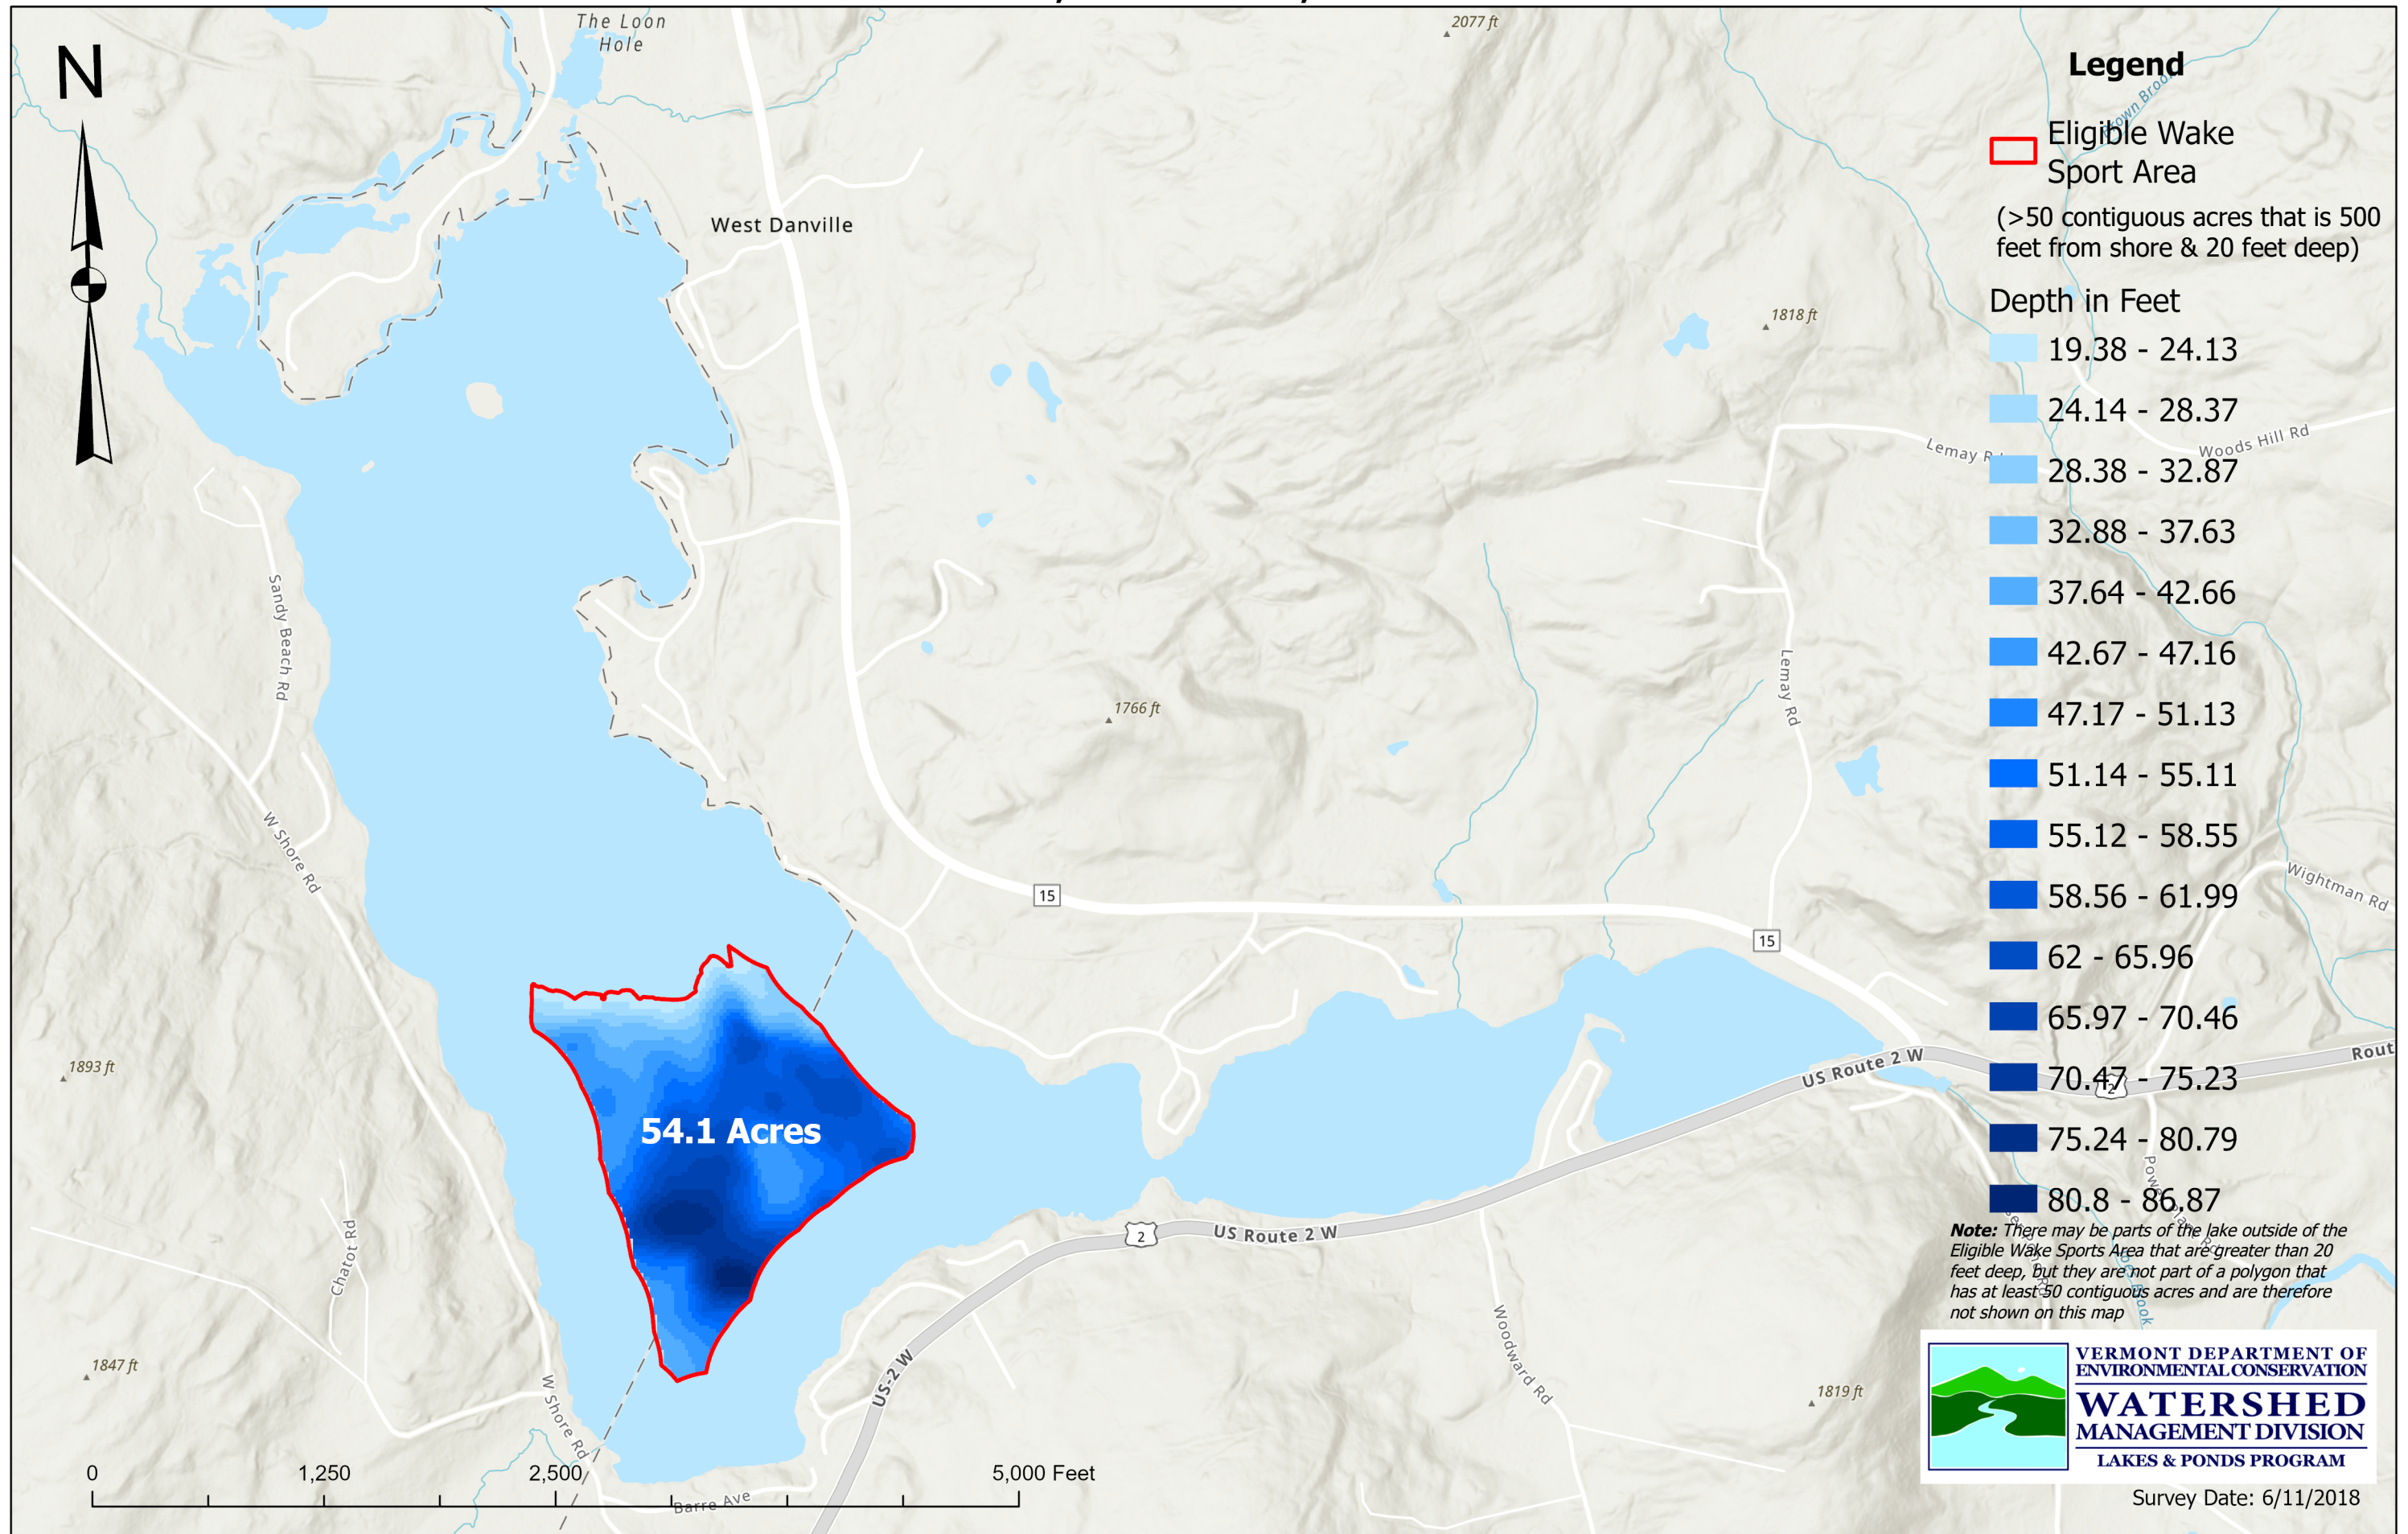

# Joies Pond, Danville, VT

**Note:** There may be parts of the lake outside of the Eligible Wake Sports Area that are greater than 20 feet deep, but they are not part of a polygon that has at least 50 contiguous acres and are therefore not shown on this map

Survey Date: 6/11/2018