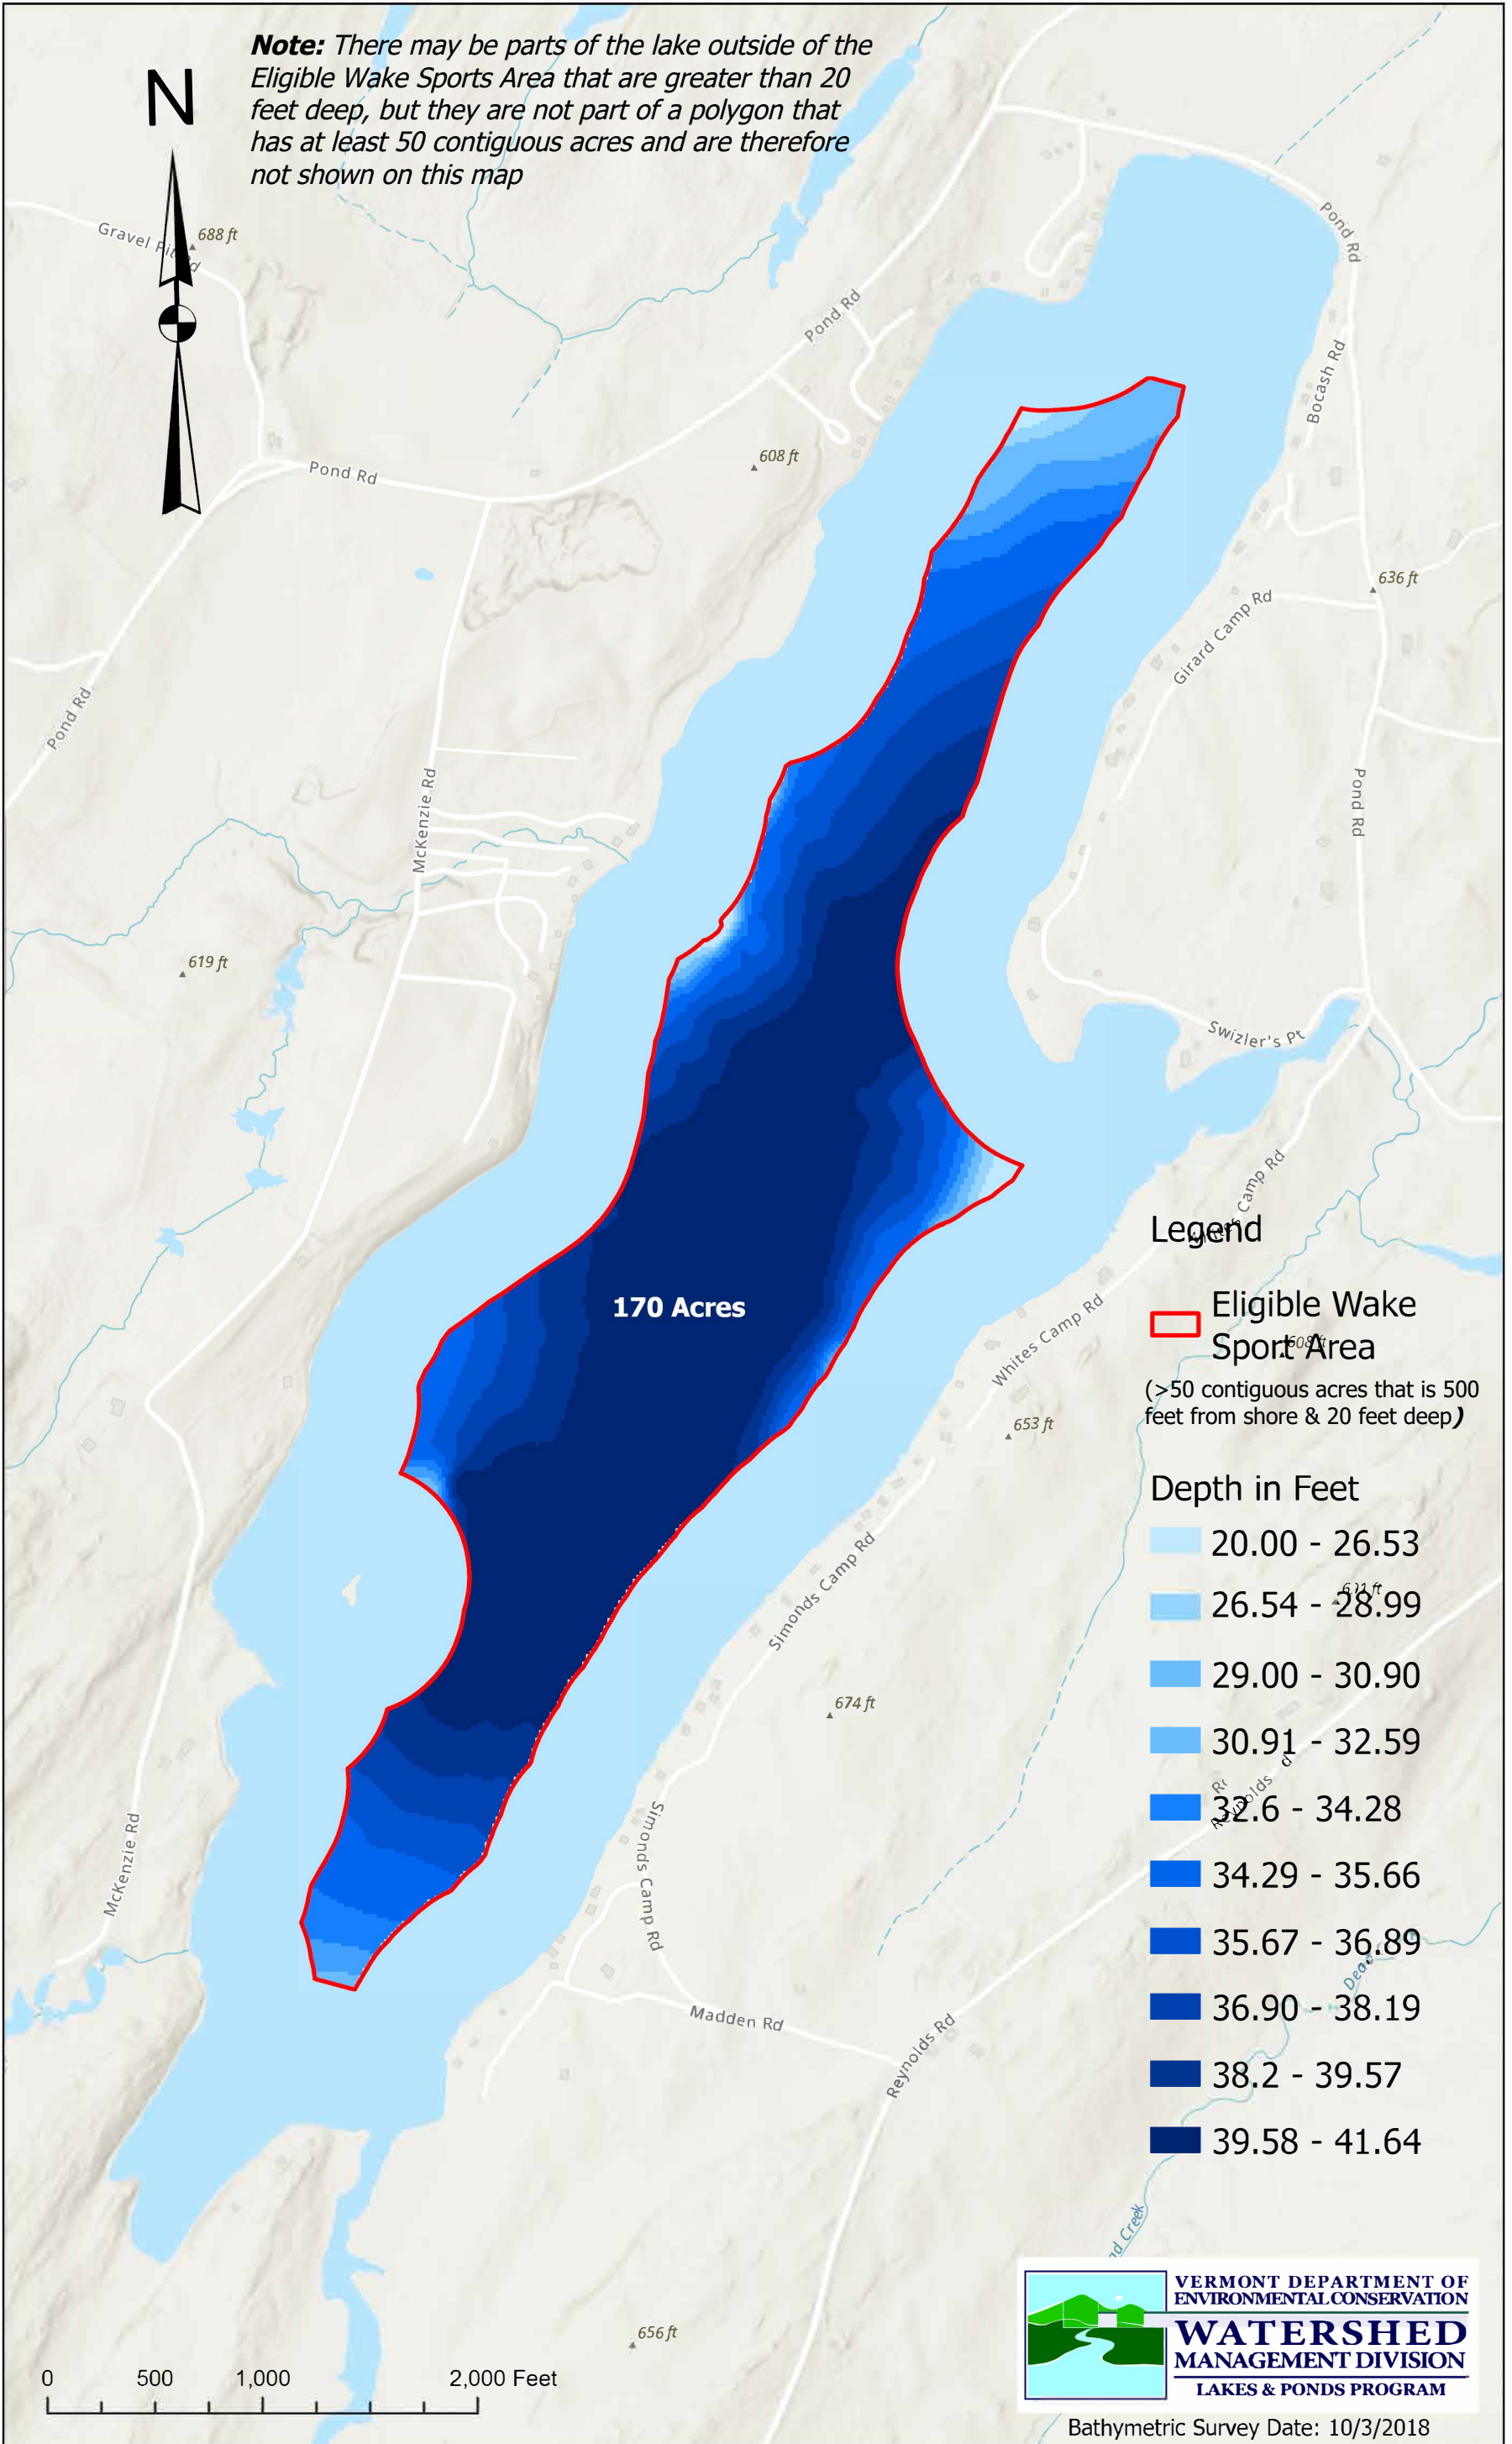

# Fairfield Pond, Fairfield, VT

**Note:** There may be parts of the lake outside of the Eligible Wake Sports Area that are greater than 20 feet deep, but they are not part of a polygon that has at least 50 contiguous acres and are therefore not shown on this map

**170 Acres**

### Legend

 **Eligible Wake Sport Area**  
 (>50 contiguous acres that is 500 feet from shore & 20 feet deep)

### Depth in Feet

-  20.00 - 26.53
-  26.54 - 28.99
-  29.00 - 30.90
-  30.91 - 32.59
-  32.6 - 34.28
-  34.29 - 35.66
-  35.67 - 36.89
-  36.90 - 38.19
-  38.2 - 39.57
-  39.58 - 41.64

Bathymetric Survey Date: 10/3/2018