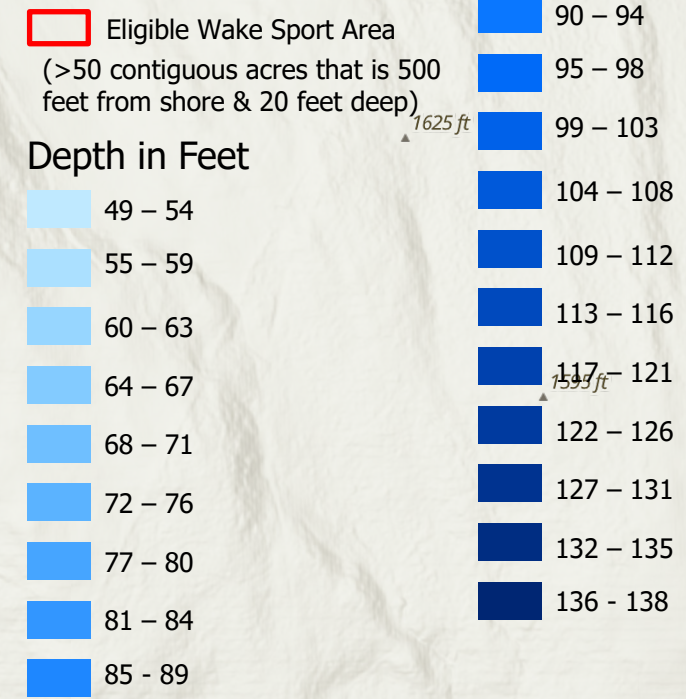

Shadow Lake, Glover, VT

Note: There may be parts of the lake outside of the Eligible Wake Sports Area that are greater than 20 feet deep, but they are not part of a polygon that has at least 50 contiguous acres and are therefore not shown on this map

Legend

Depth in Feet

86.2 Acres

Survey Date: 8/3/2018