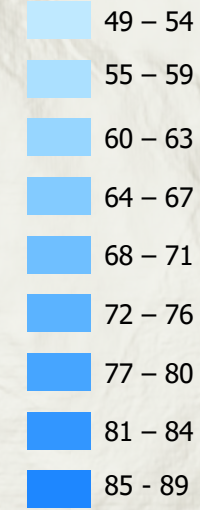

Shadow Lake, Glover, VT

Note: There may be parts of the lake outside of the Eligible Wake Sports Area that are greater than 20 feet deep, but they are not part of a polygon that has at least 50 contiguous acres and are therefore not shown on this map

Legend

Depth in Feet

86.2 Acres

Survey Date: 8/3/2018