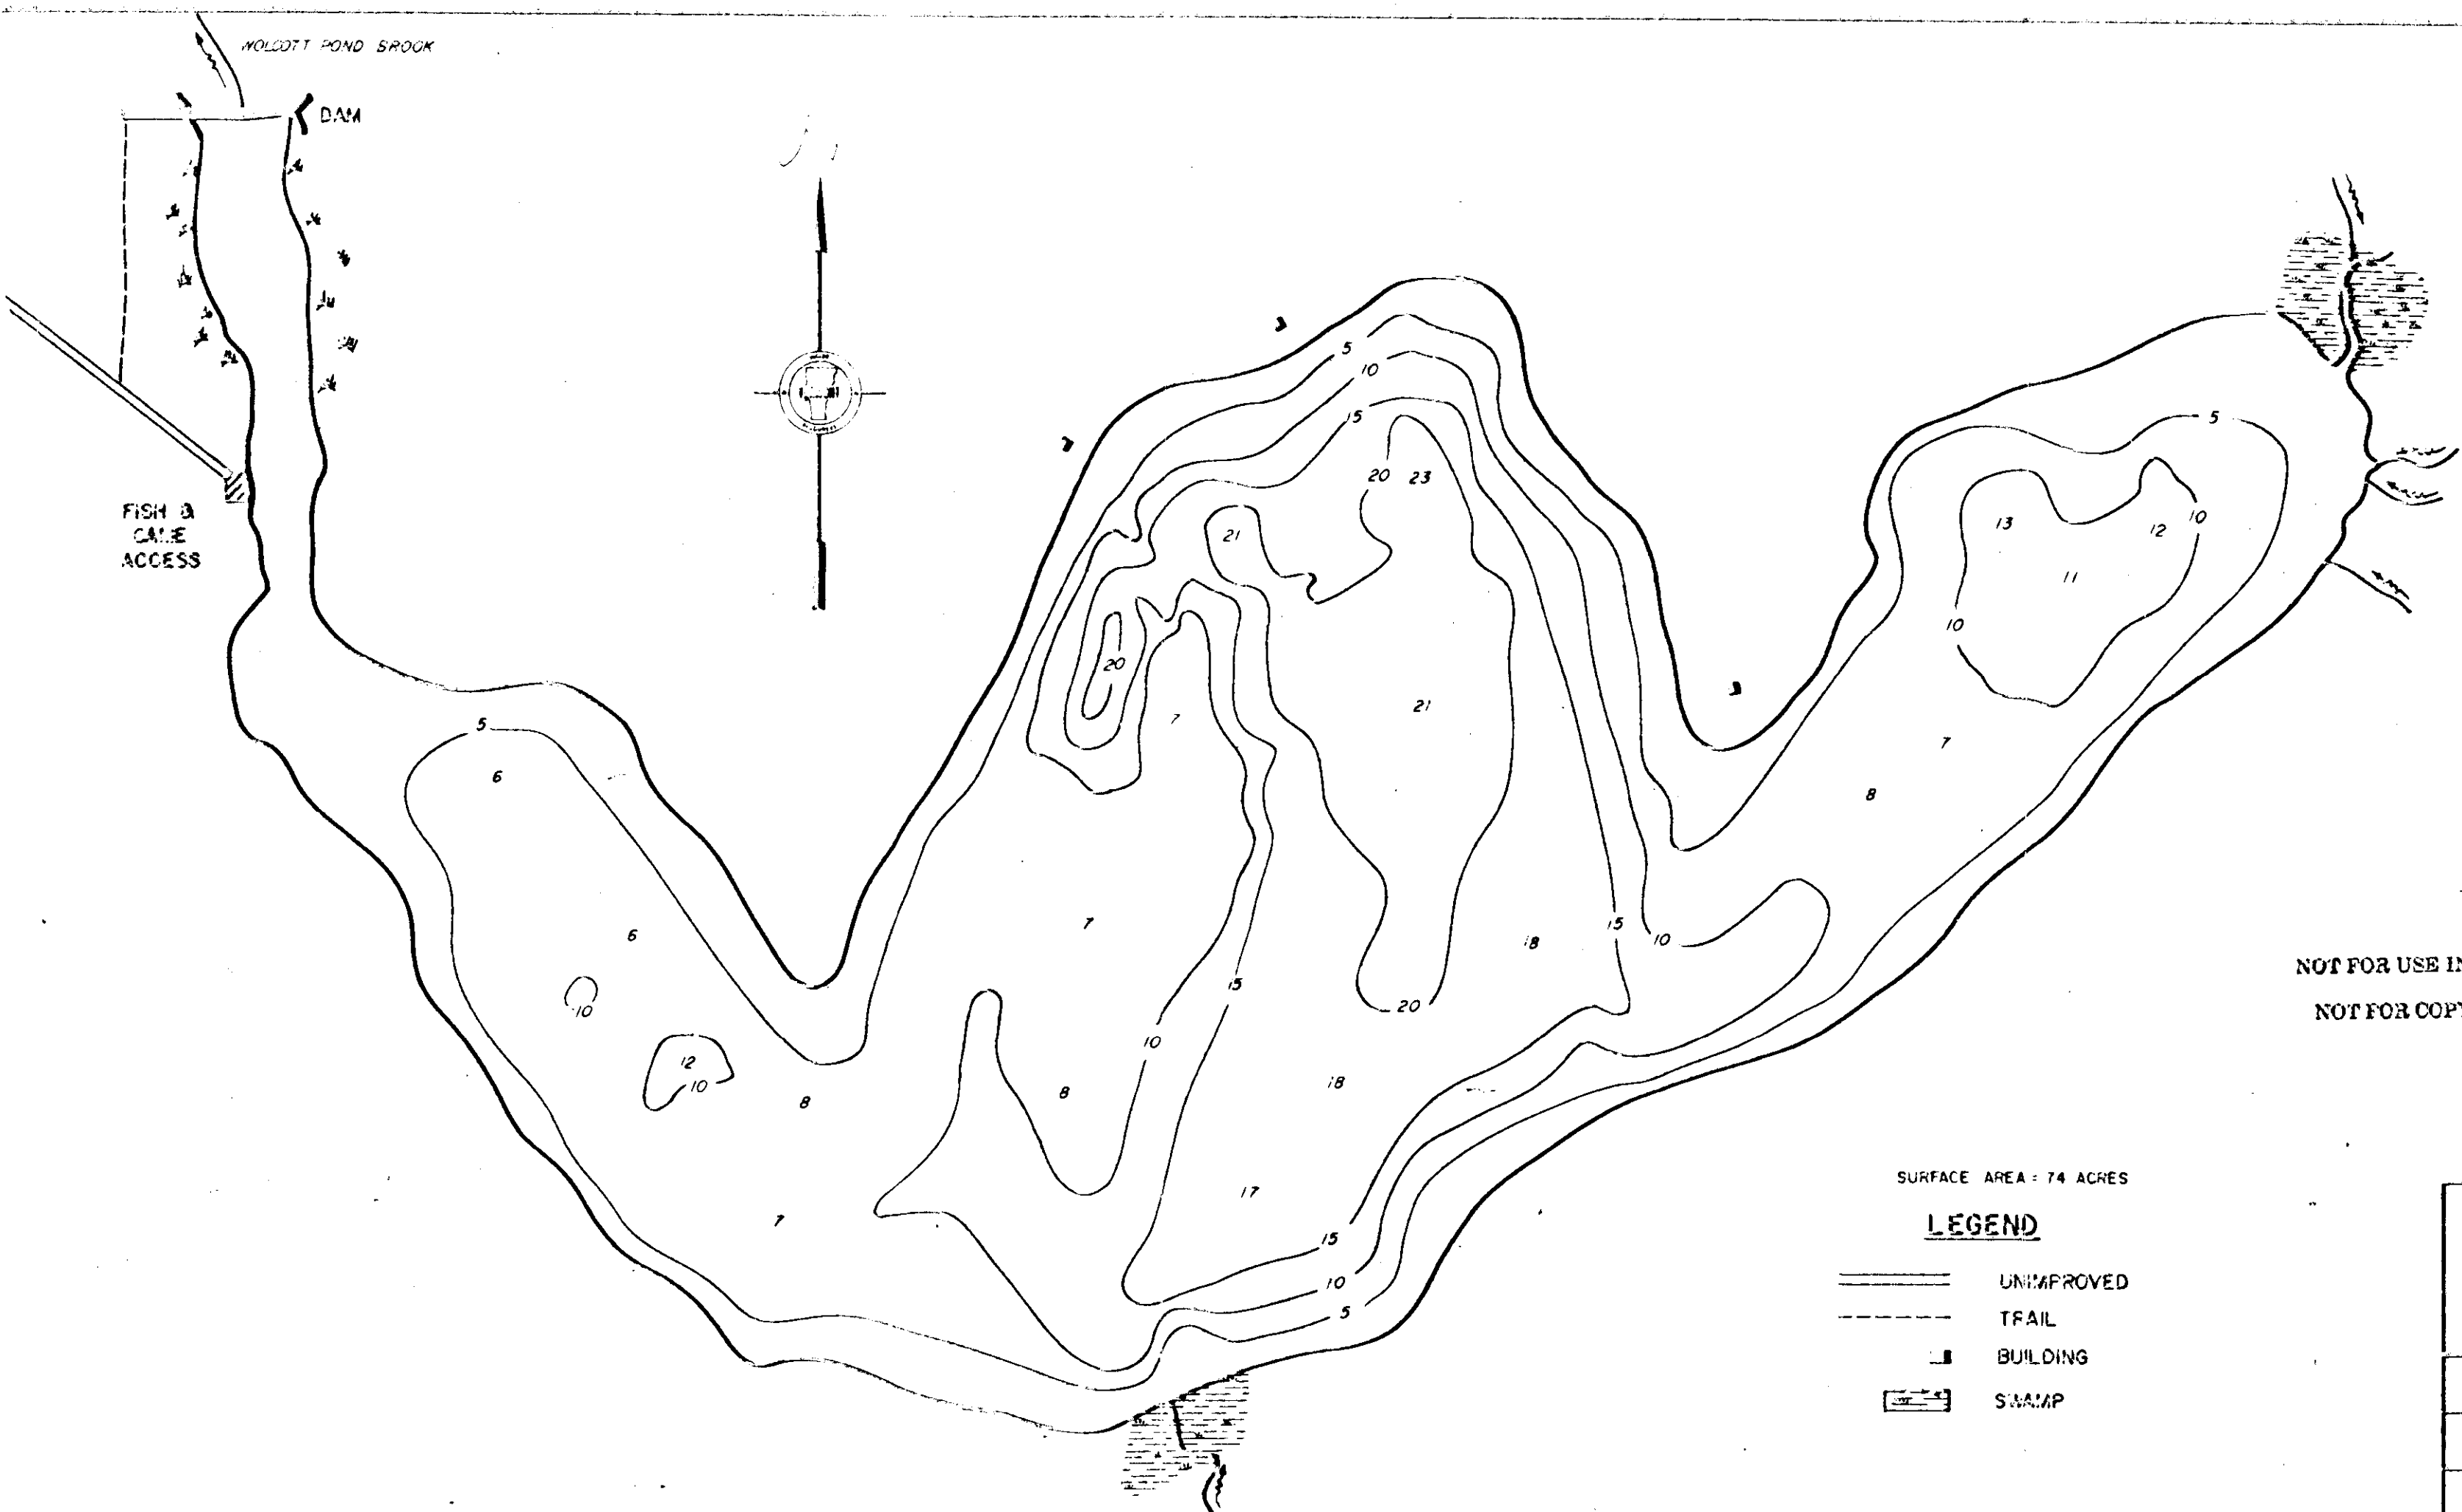

WOLCOTT POND BROOK

DAM

FISH & GAME ACCESS

SURFACE AREA - 74 ACRES

LEGEND

- UNIMPROVED
- TRAIL
- BUILDING
- SWAMP

NOT FOR USE IN NAVIGATION
NOT FOR COPY OR RESALE

WOLCOTT POND
TOWN OF WOLCOTT LAROCHE COUNTY

Drawn By S.V.V.	DEPARTMENT OF WATER RESOURCES VERMONT MONTPELIER, VERMONT	Scale 1:50,000
Checked By A.P.S.		AUGUST 10, 1972
Date Drawn 1/3/72		