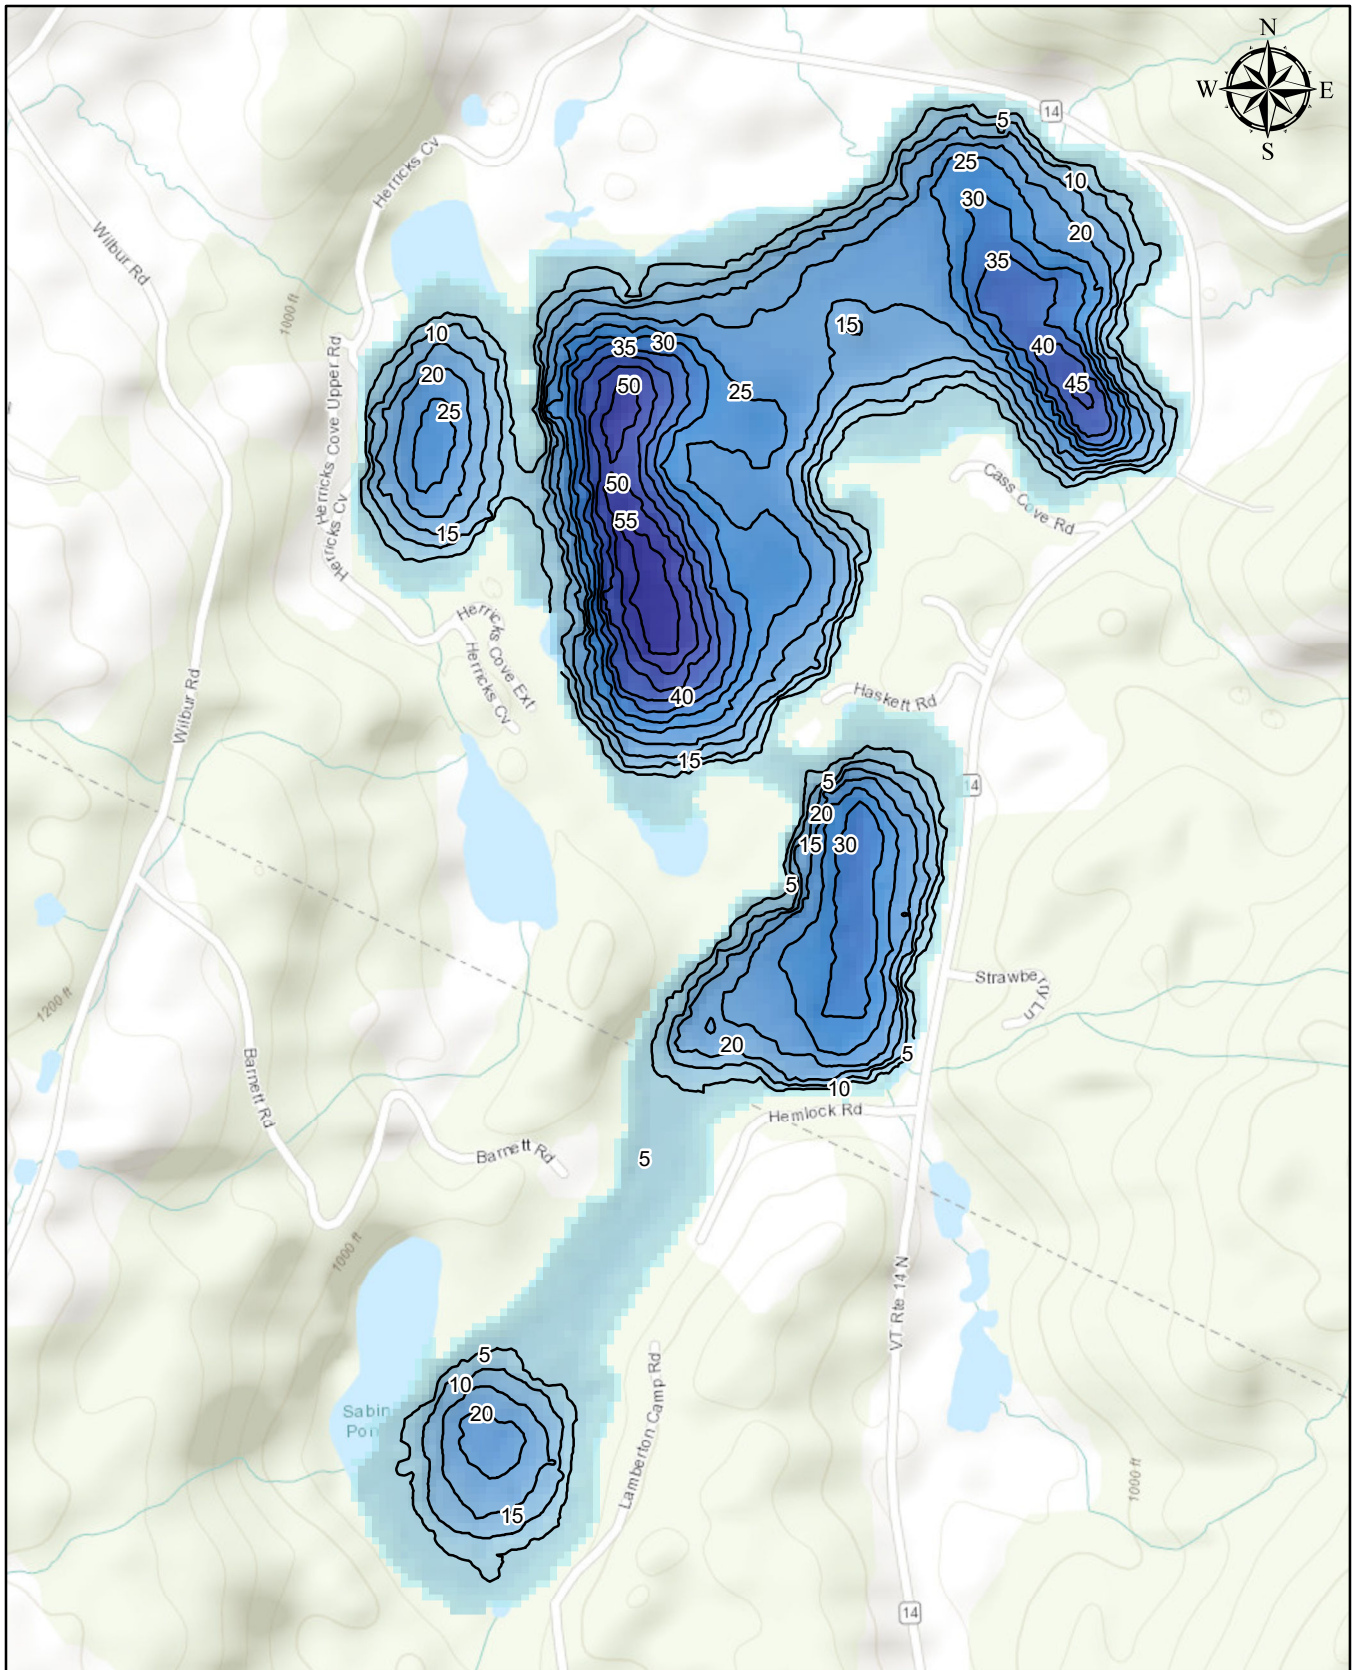

# Sabin Pond, Woodbury, VT

## Legend

Depth (ft.)

High : 0

Low : 57

——— Depth Contour (5 ft.)

0 0.05 0.1 0.2 Miles

VERMONT DEPARTMENT OF ENVIRONMENTAL CONSERVATION  
**WATERSHED**  
MANAGEMENT DIVISION  
LAKES & PONDS PROGRAM

Source data collected: 7/6/2018