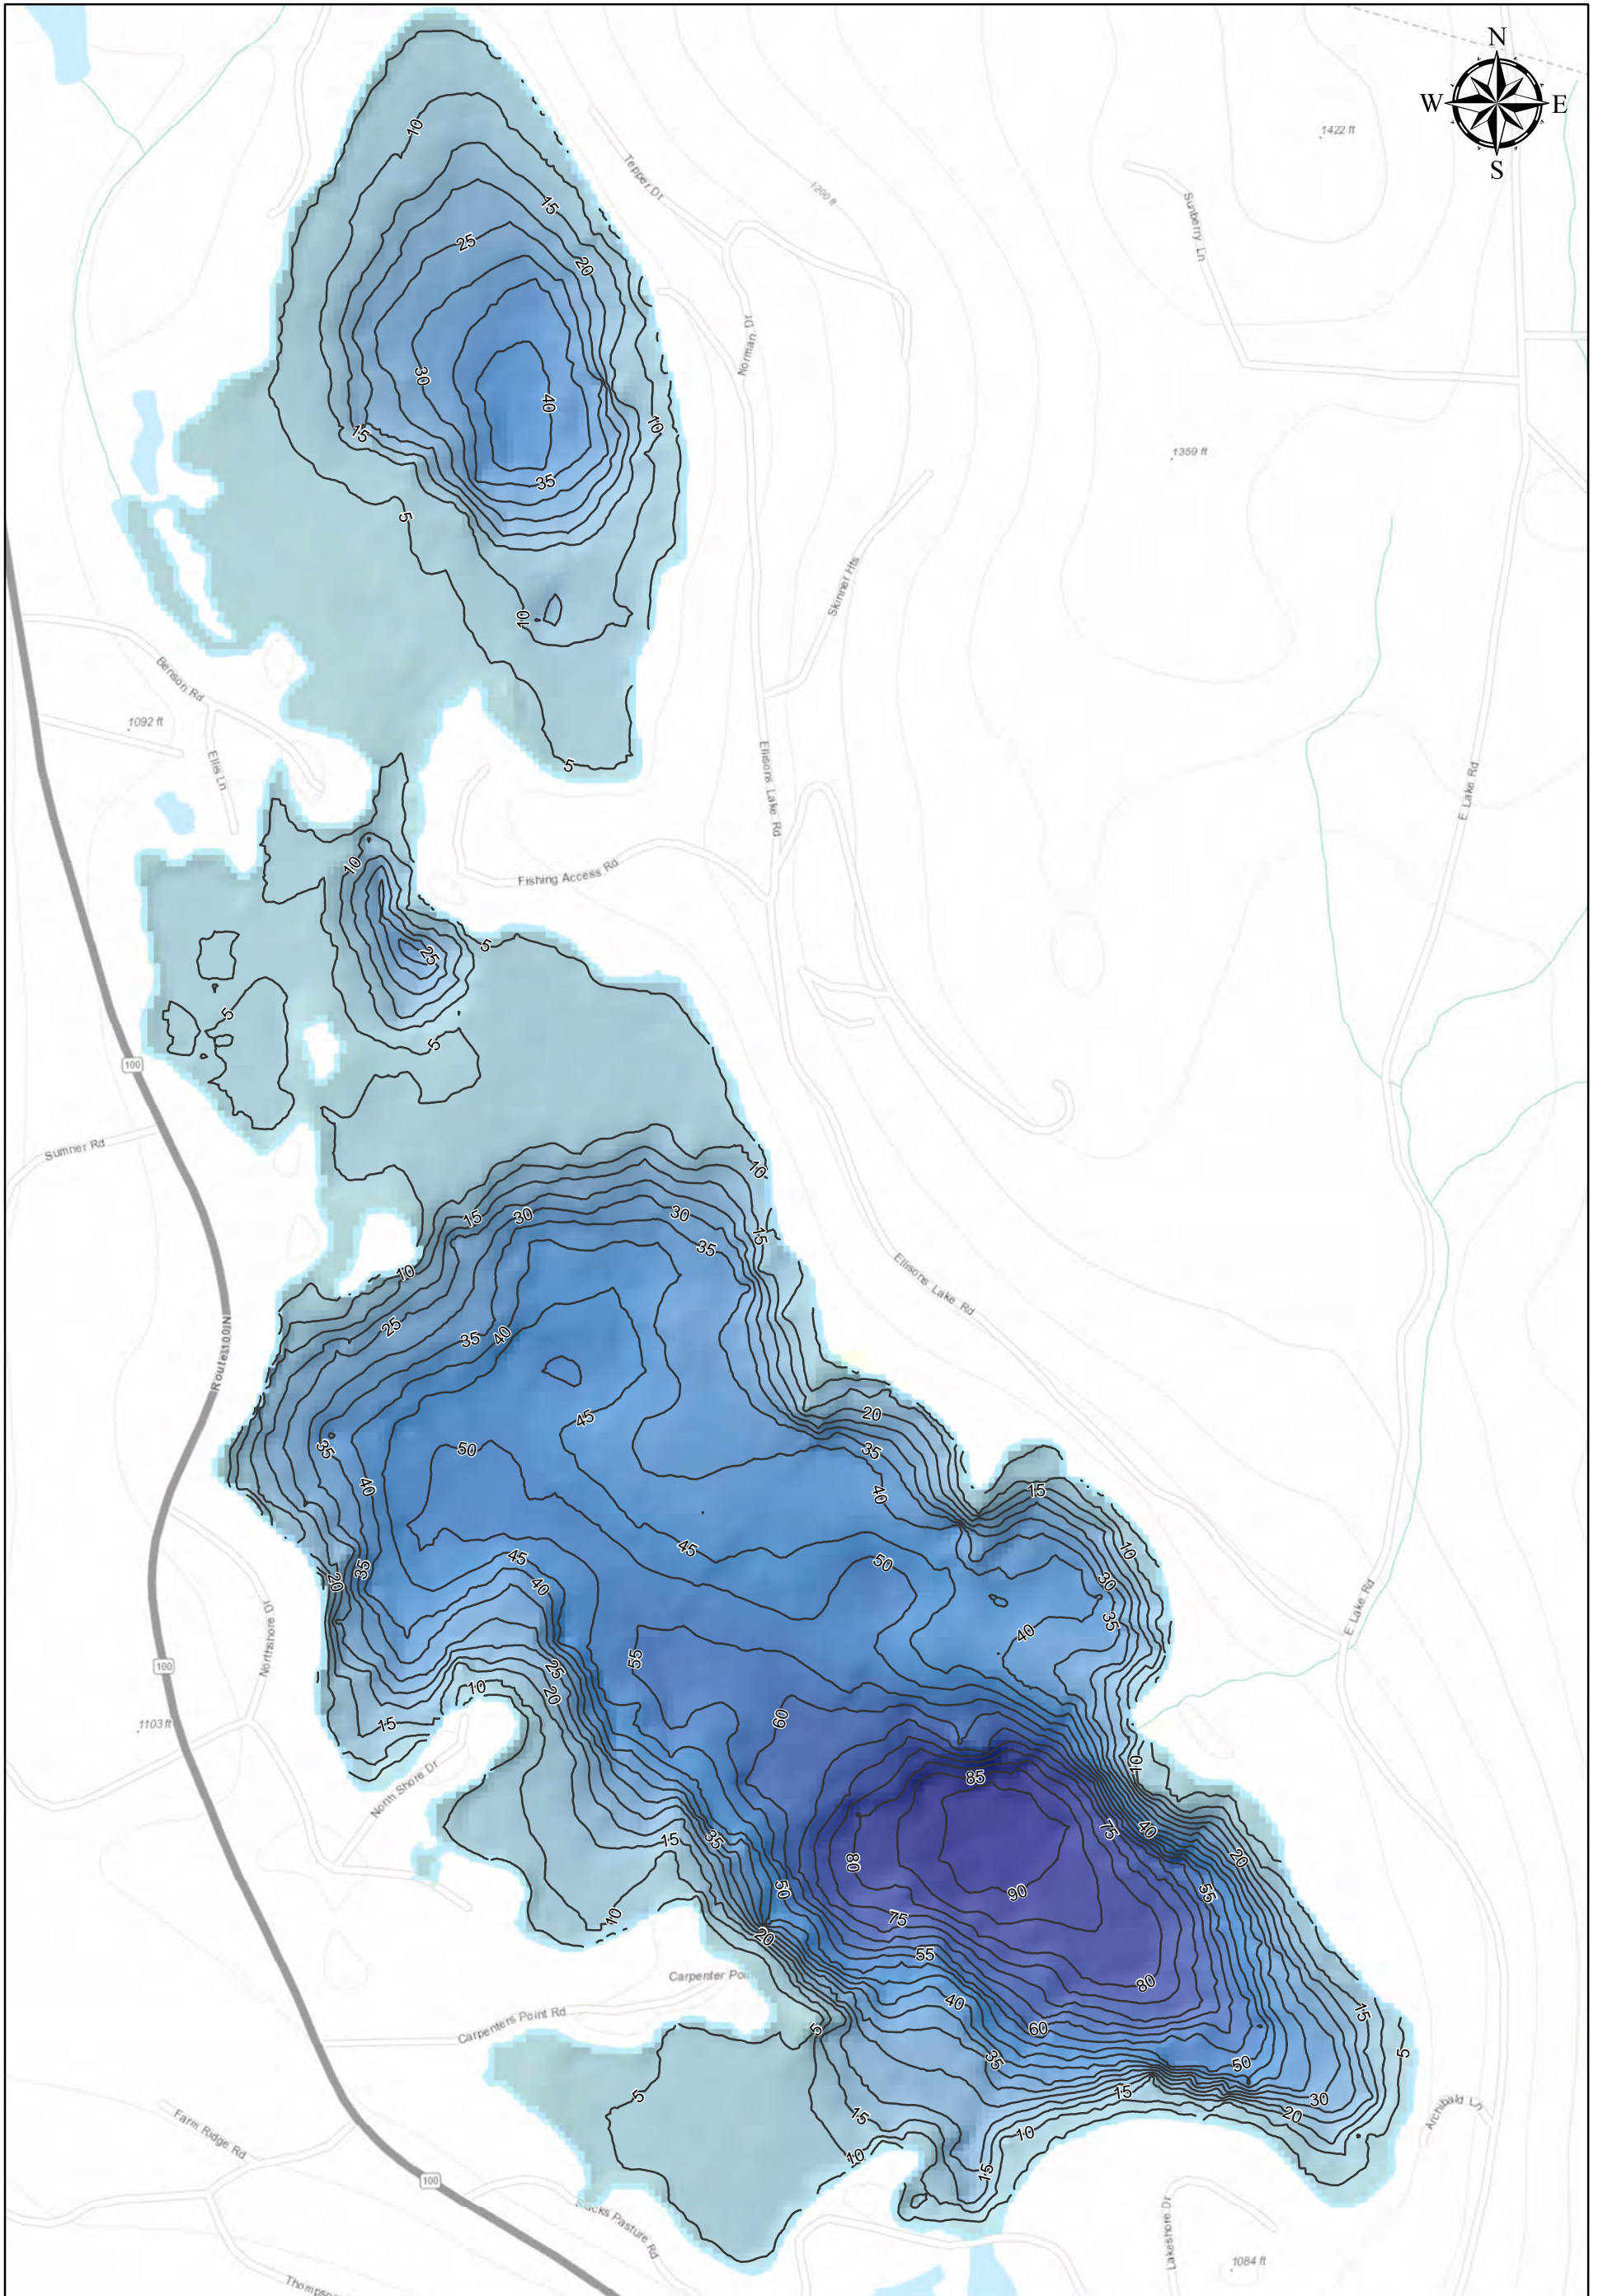

Lake Rescue - Ludlow, VT

Legend

Depth (ft.)

High : 0

Low : 92.5

— Depth Contour (5 ft.)

0 0.05 0.1 0.2 Miles

VERMONT DEPARTMENT OF ENVIRONMENTAL CONSERVATION
WATERSHED
 MANAGEMENT DIVISION
 LAKES & PONDS PROGRAM

Source Data Collected: 10/1/2018