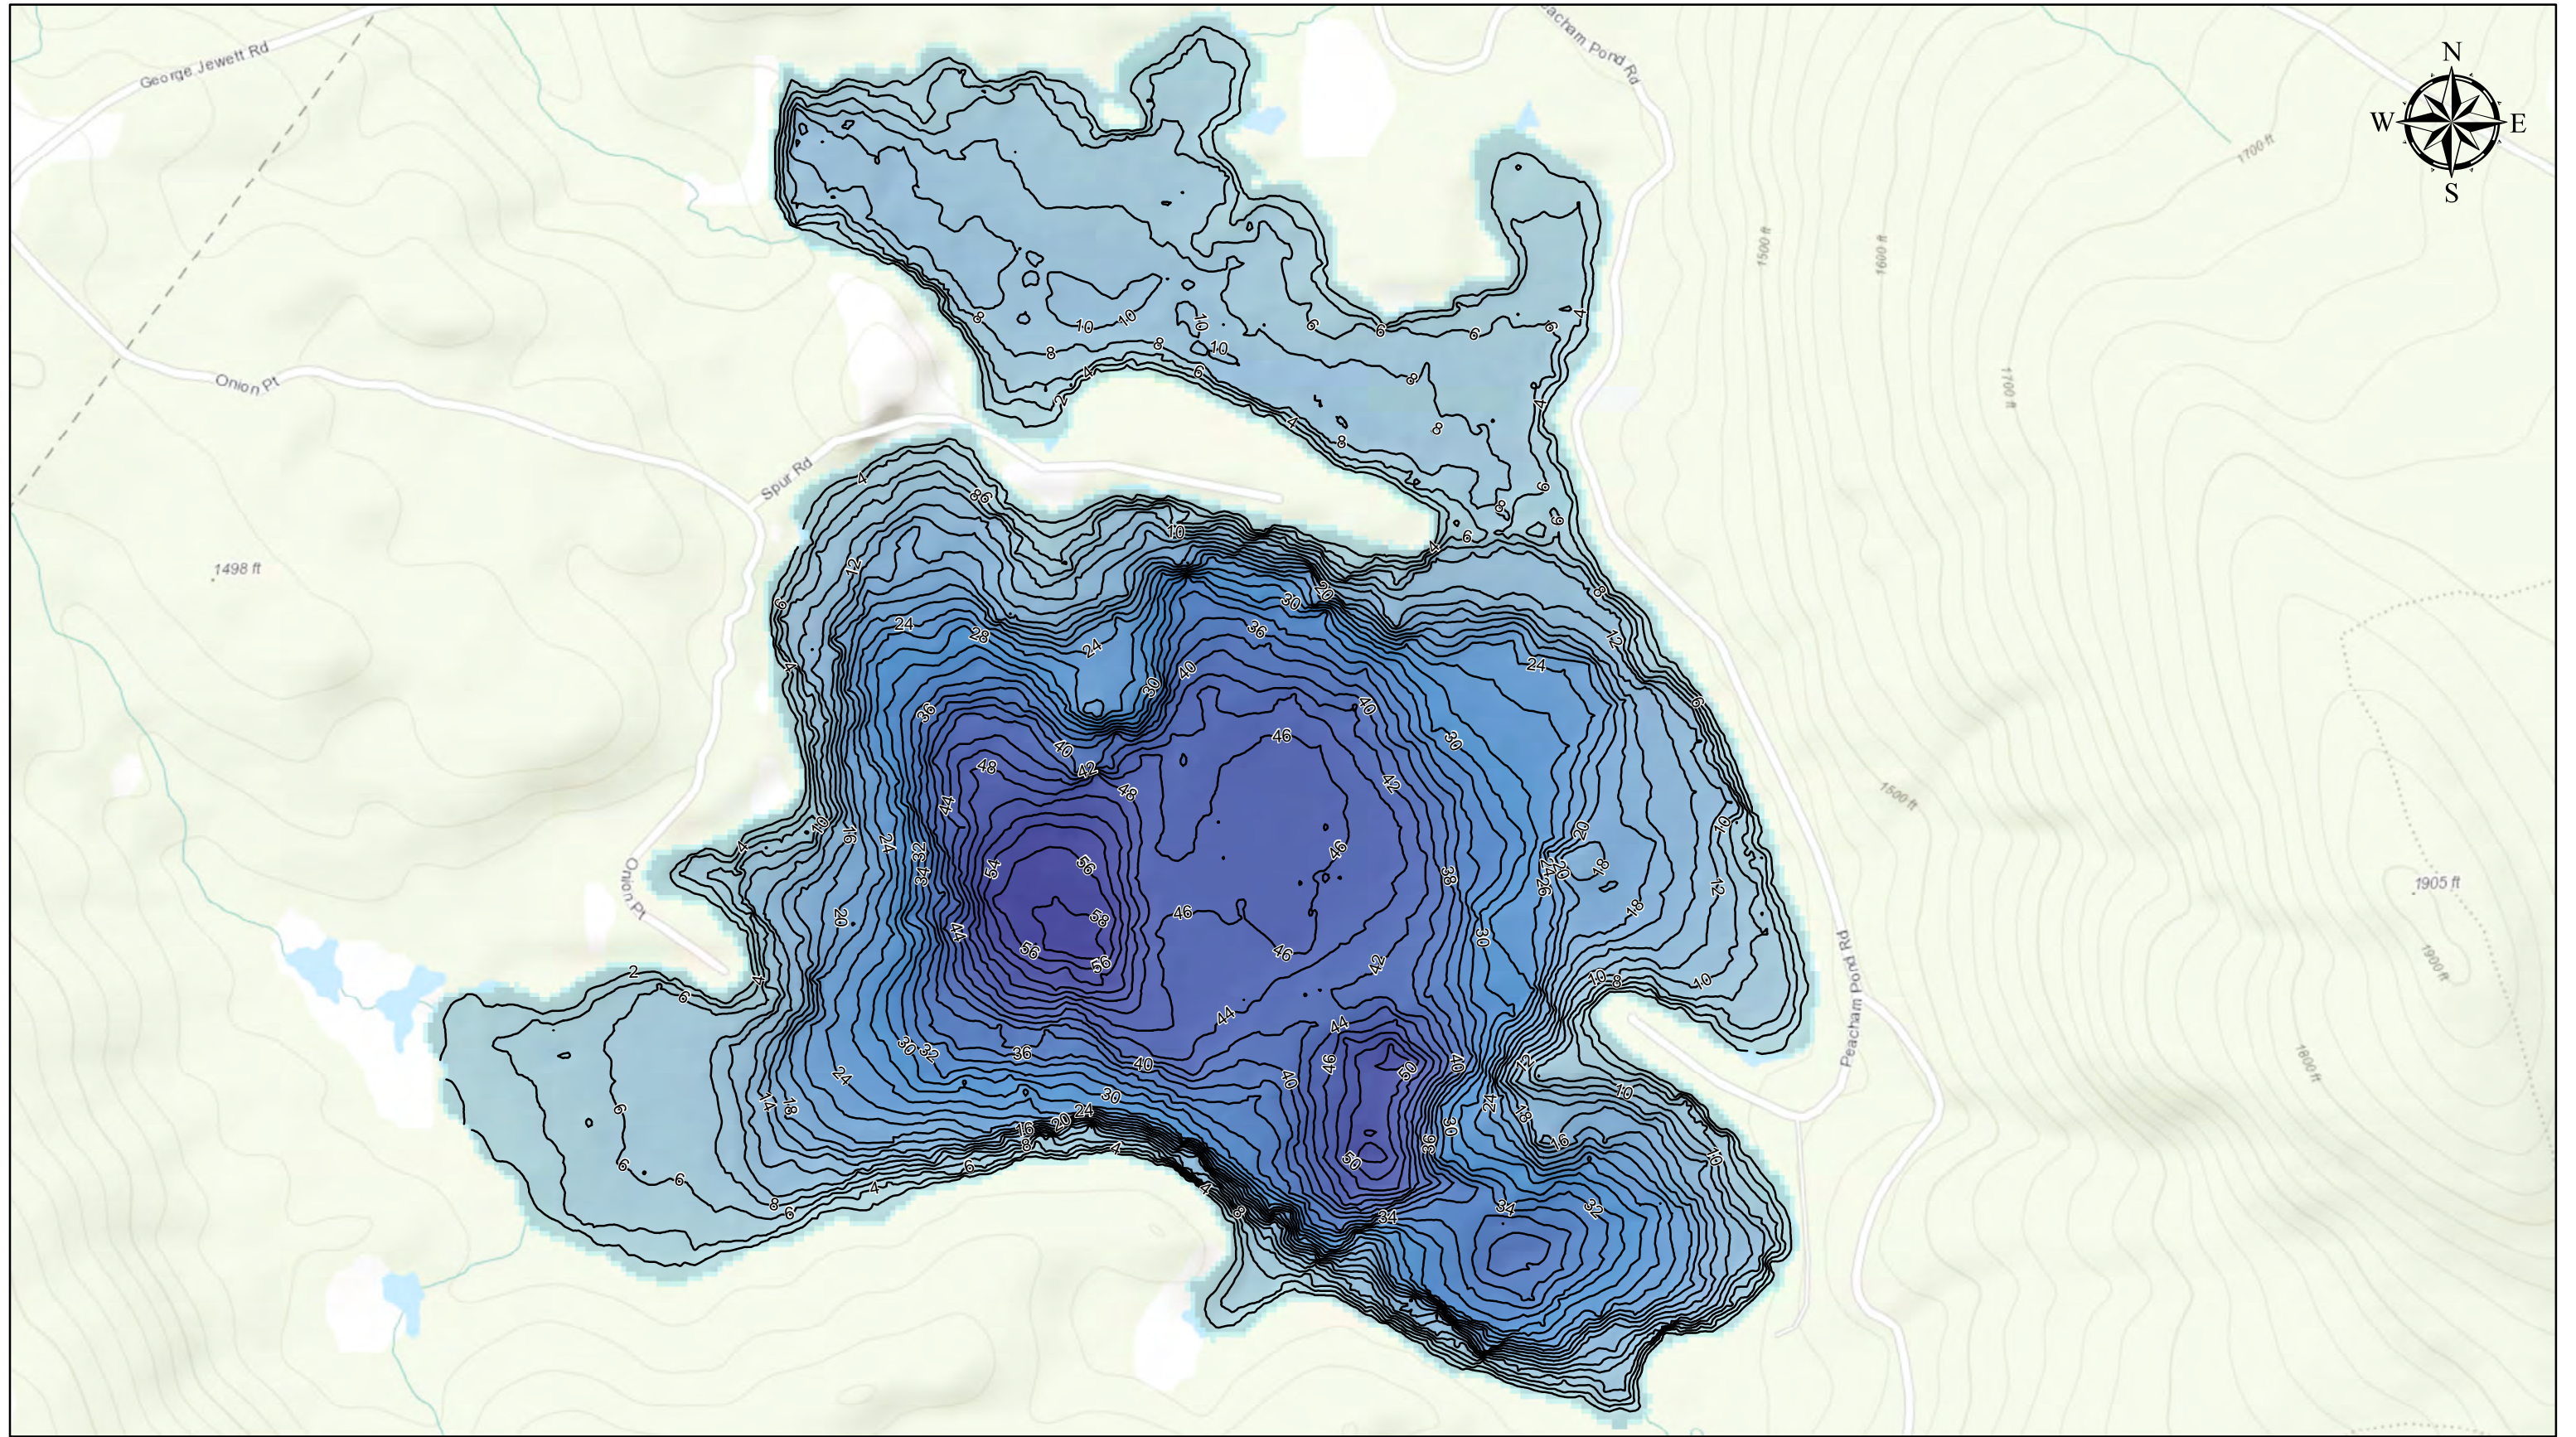

Peacham Pond - Peacham, VT

High : 0
Depth (ft.)
Low : 60

— Depth Contour (2 ft.)

0 0.1 0.2 0.4 Miles

Source Data Collected: 7/9/2018