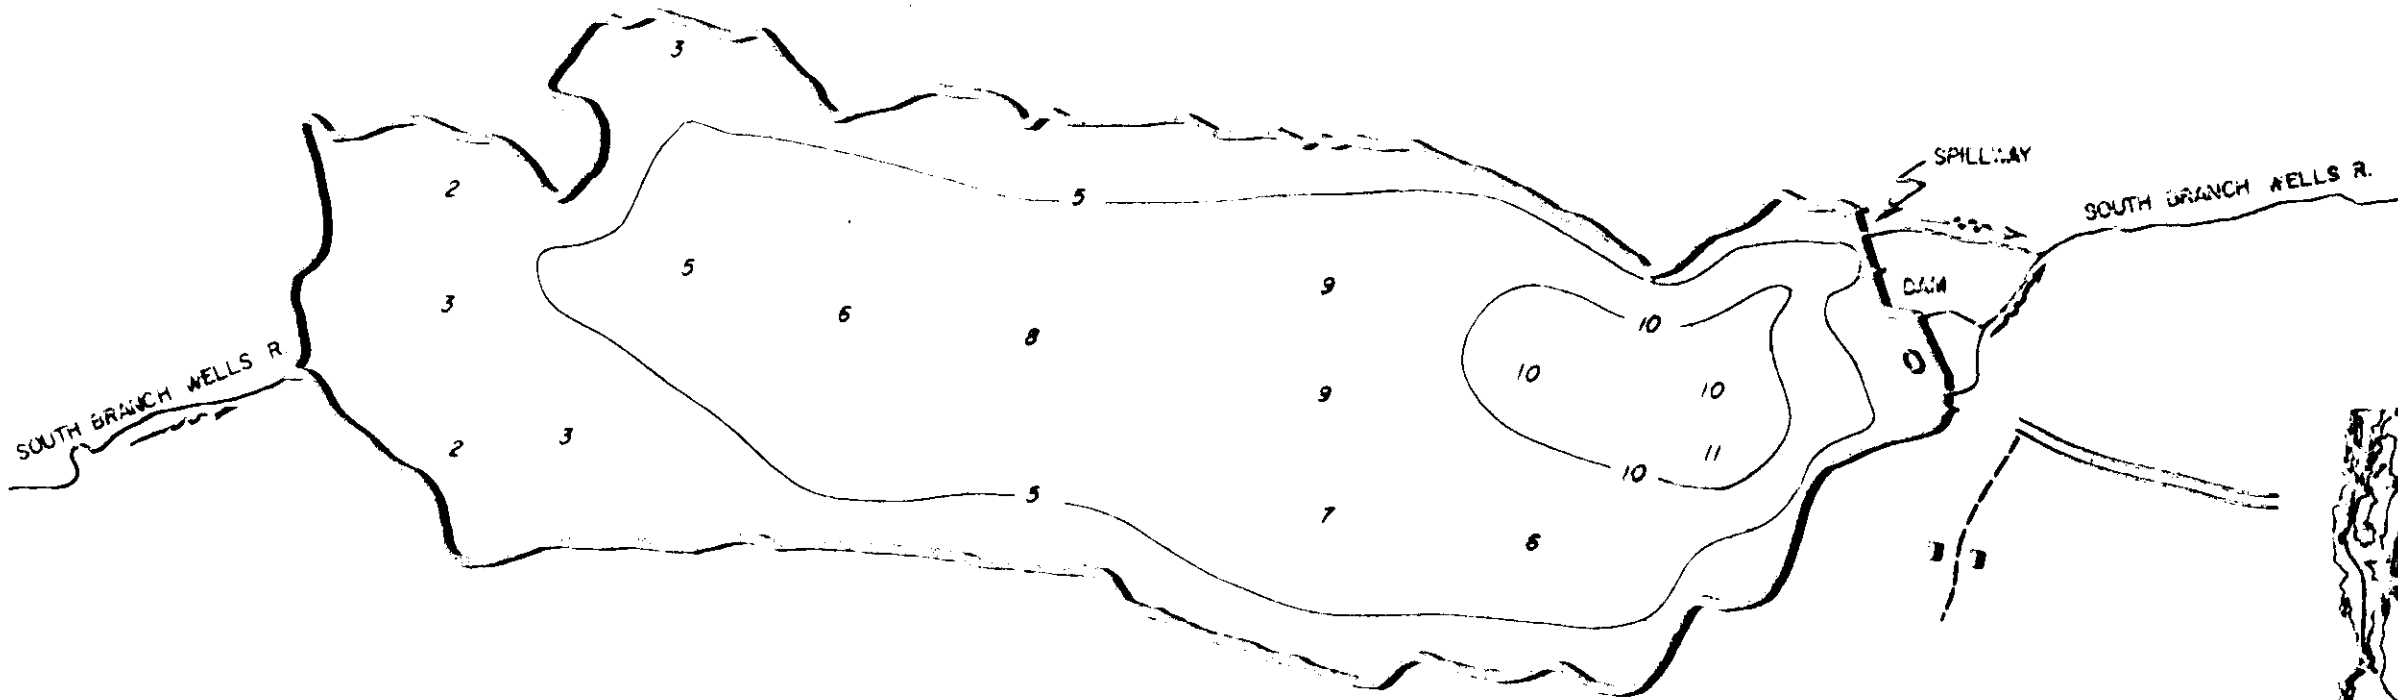

GROTON STATE FOREST

GROTON STATE FOREST

NOT FOR USE IN NAVIGATION  
NOT FOR COPY OR RESALE

LOCATION MAP

SURFACE AREA = 37 ACRES

SOUNDING BY VERMONT DEPARTMENT OF FISH & GAME

LEGEND

- ==== UNIMPROVED
- - - - TRAIL
- BUILDING

**NOYES POND**

TOWN OF GROTON                      CALEDONIA COUNTY

100 0 100 200 300 400 500 FEET

Drawn By G.J.Y.	DEPARTMENT OF WATER RESOURCES VERMONT WATER RESOURCES DIVISION	Sounding Date APRIL, 1969 P.M.D. DEC. 1978
Checked By A.P.B. Date Sounded 12/7/72		