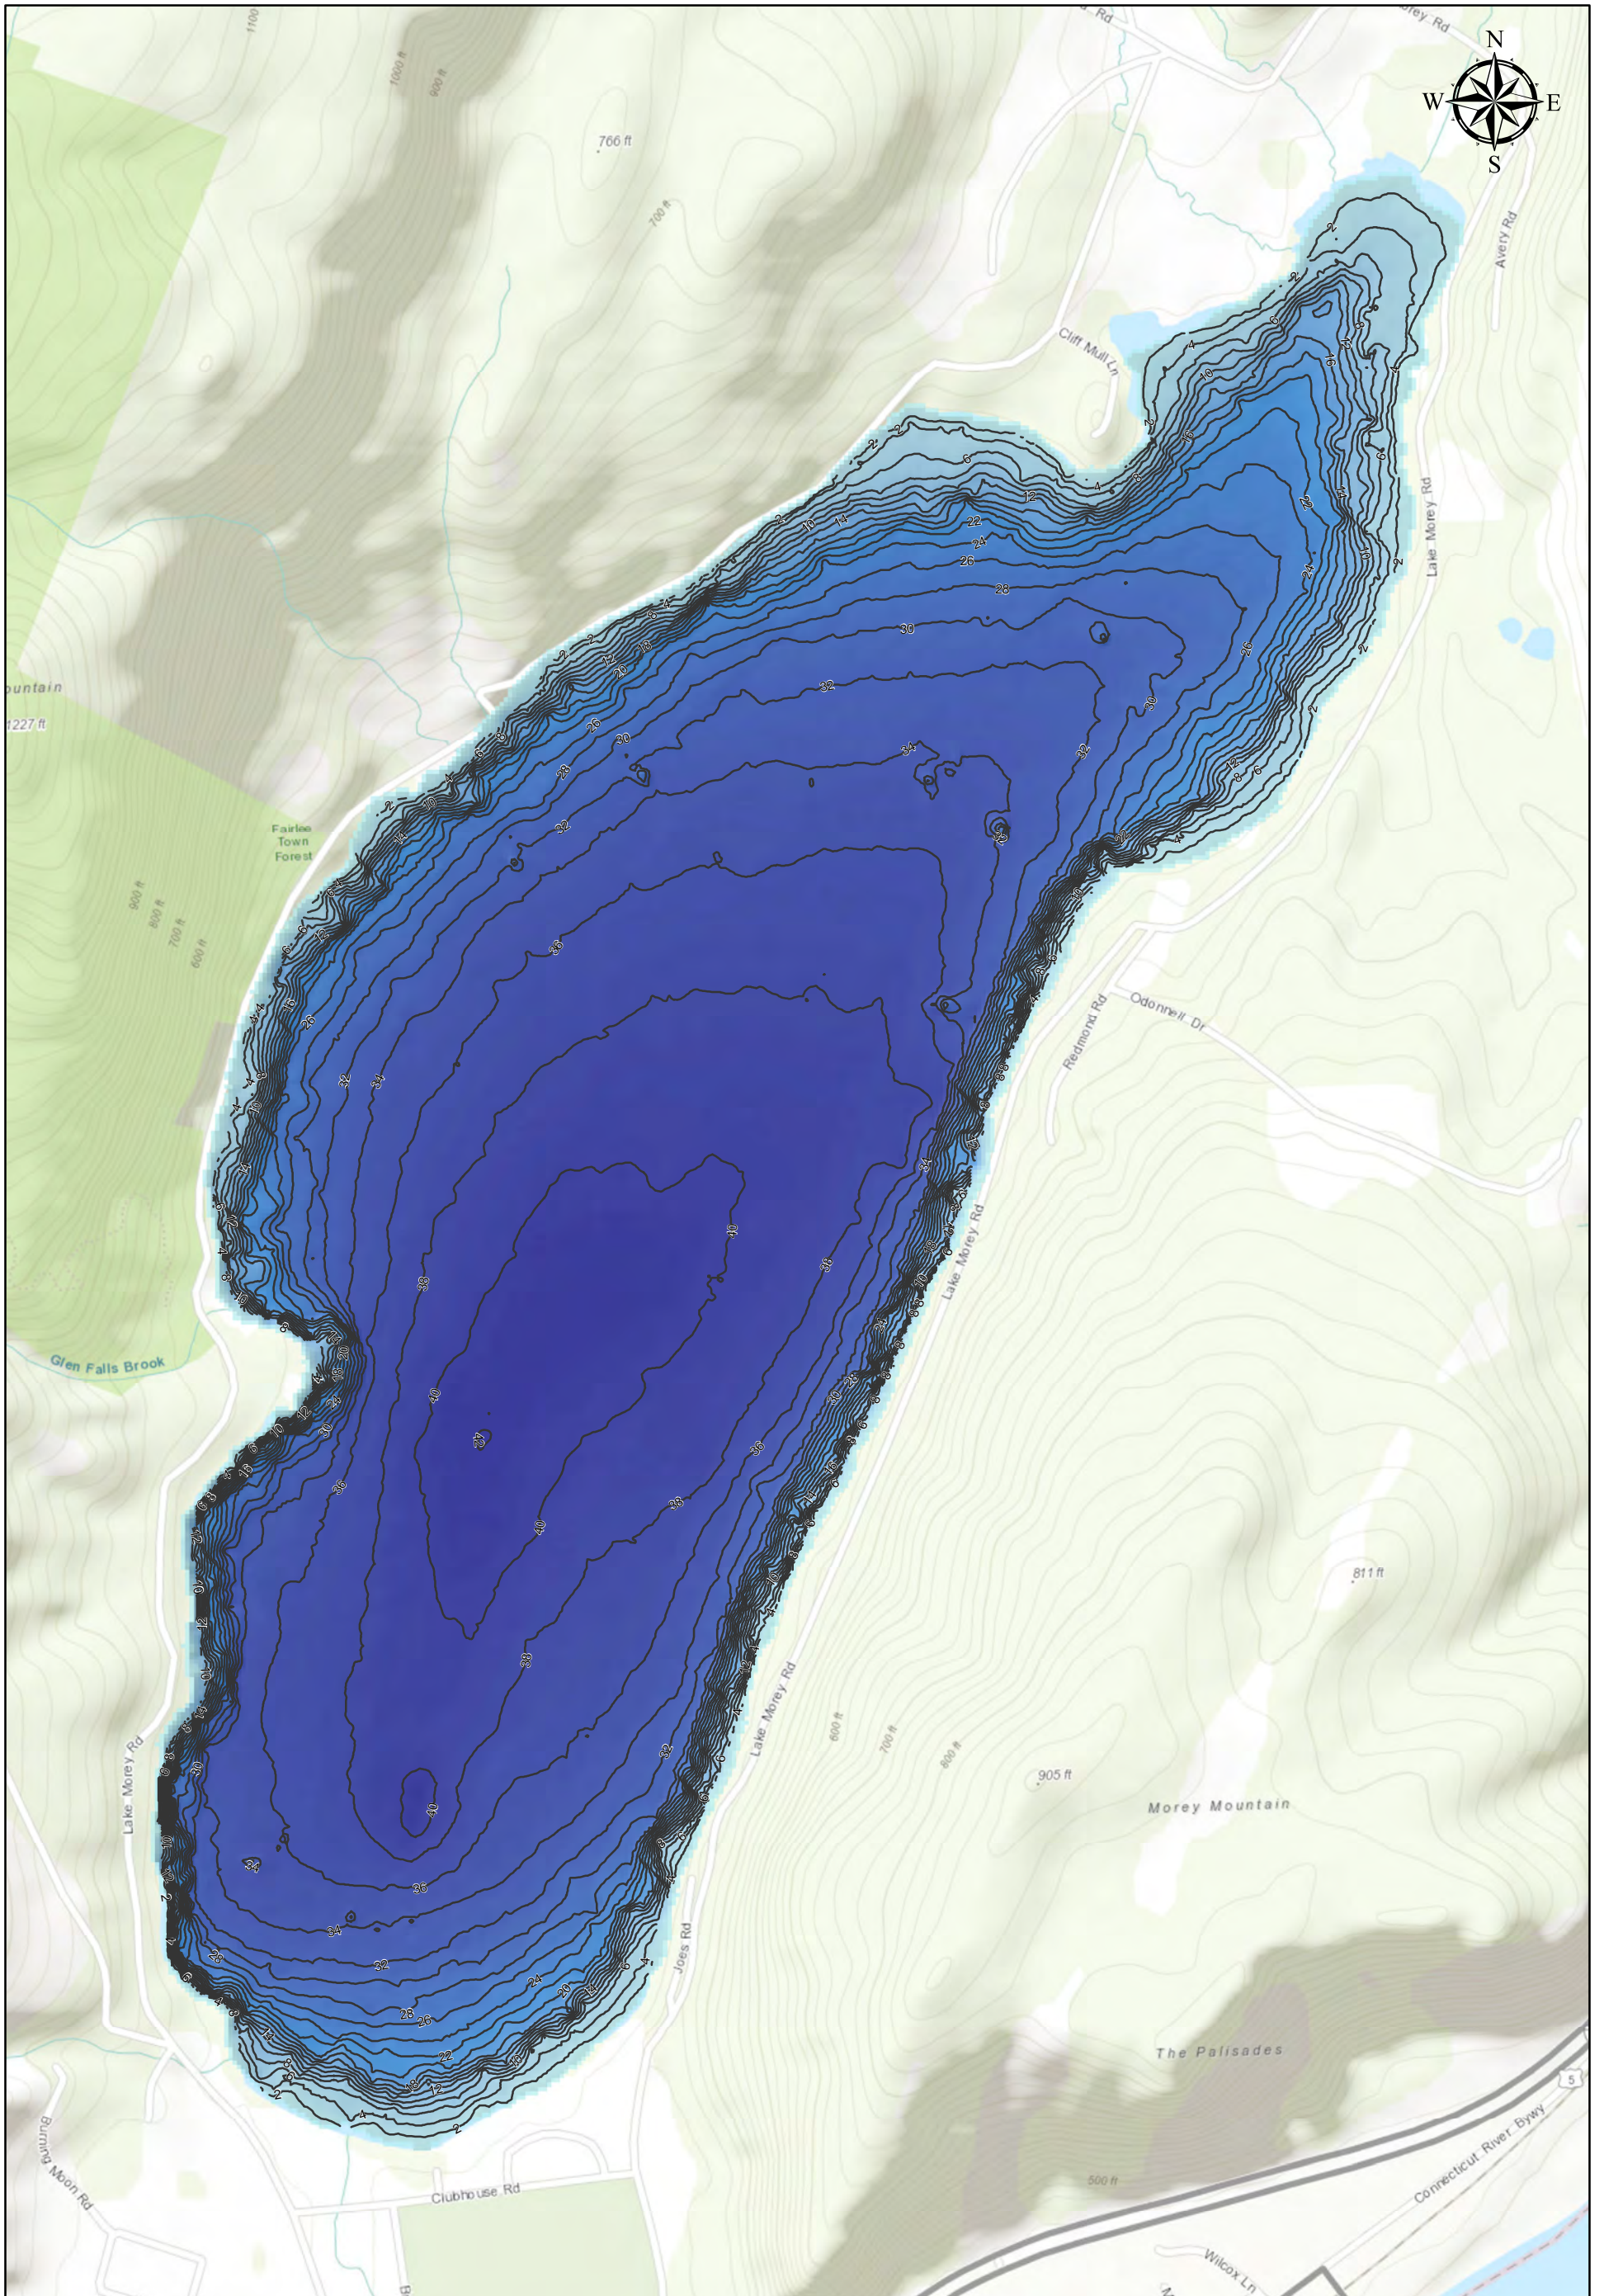

Lake Morey- Fairlee, VT

Legend

Depth (ft.)

High : 0

Low : 42

— Depth Contour (2 ft.)

0 0.125 0.25 0.5 Miles

Source Data collected: 8/20/2018