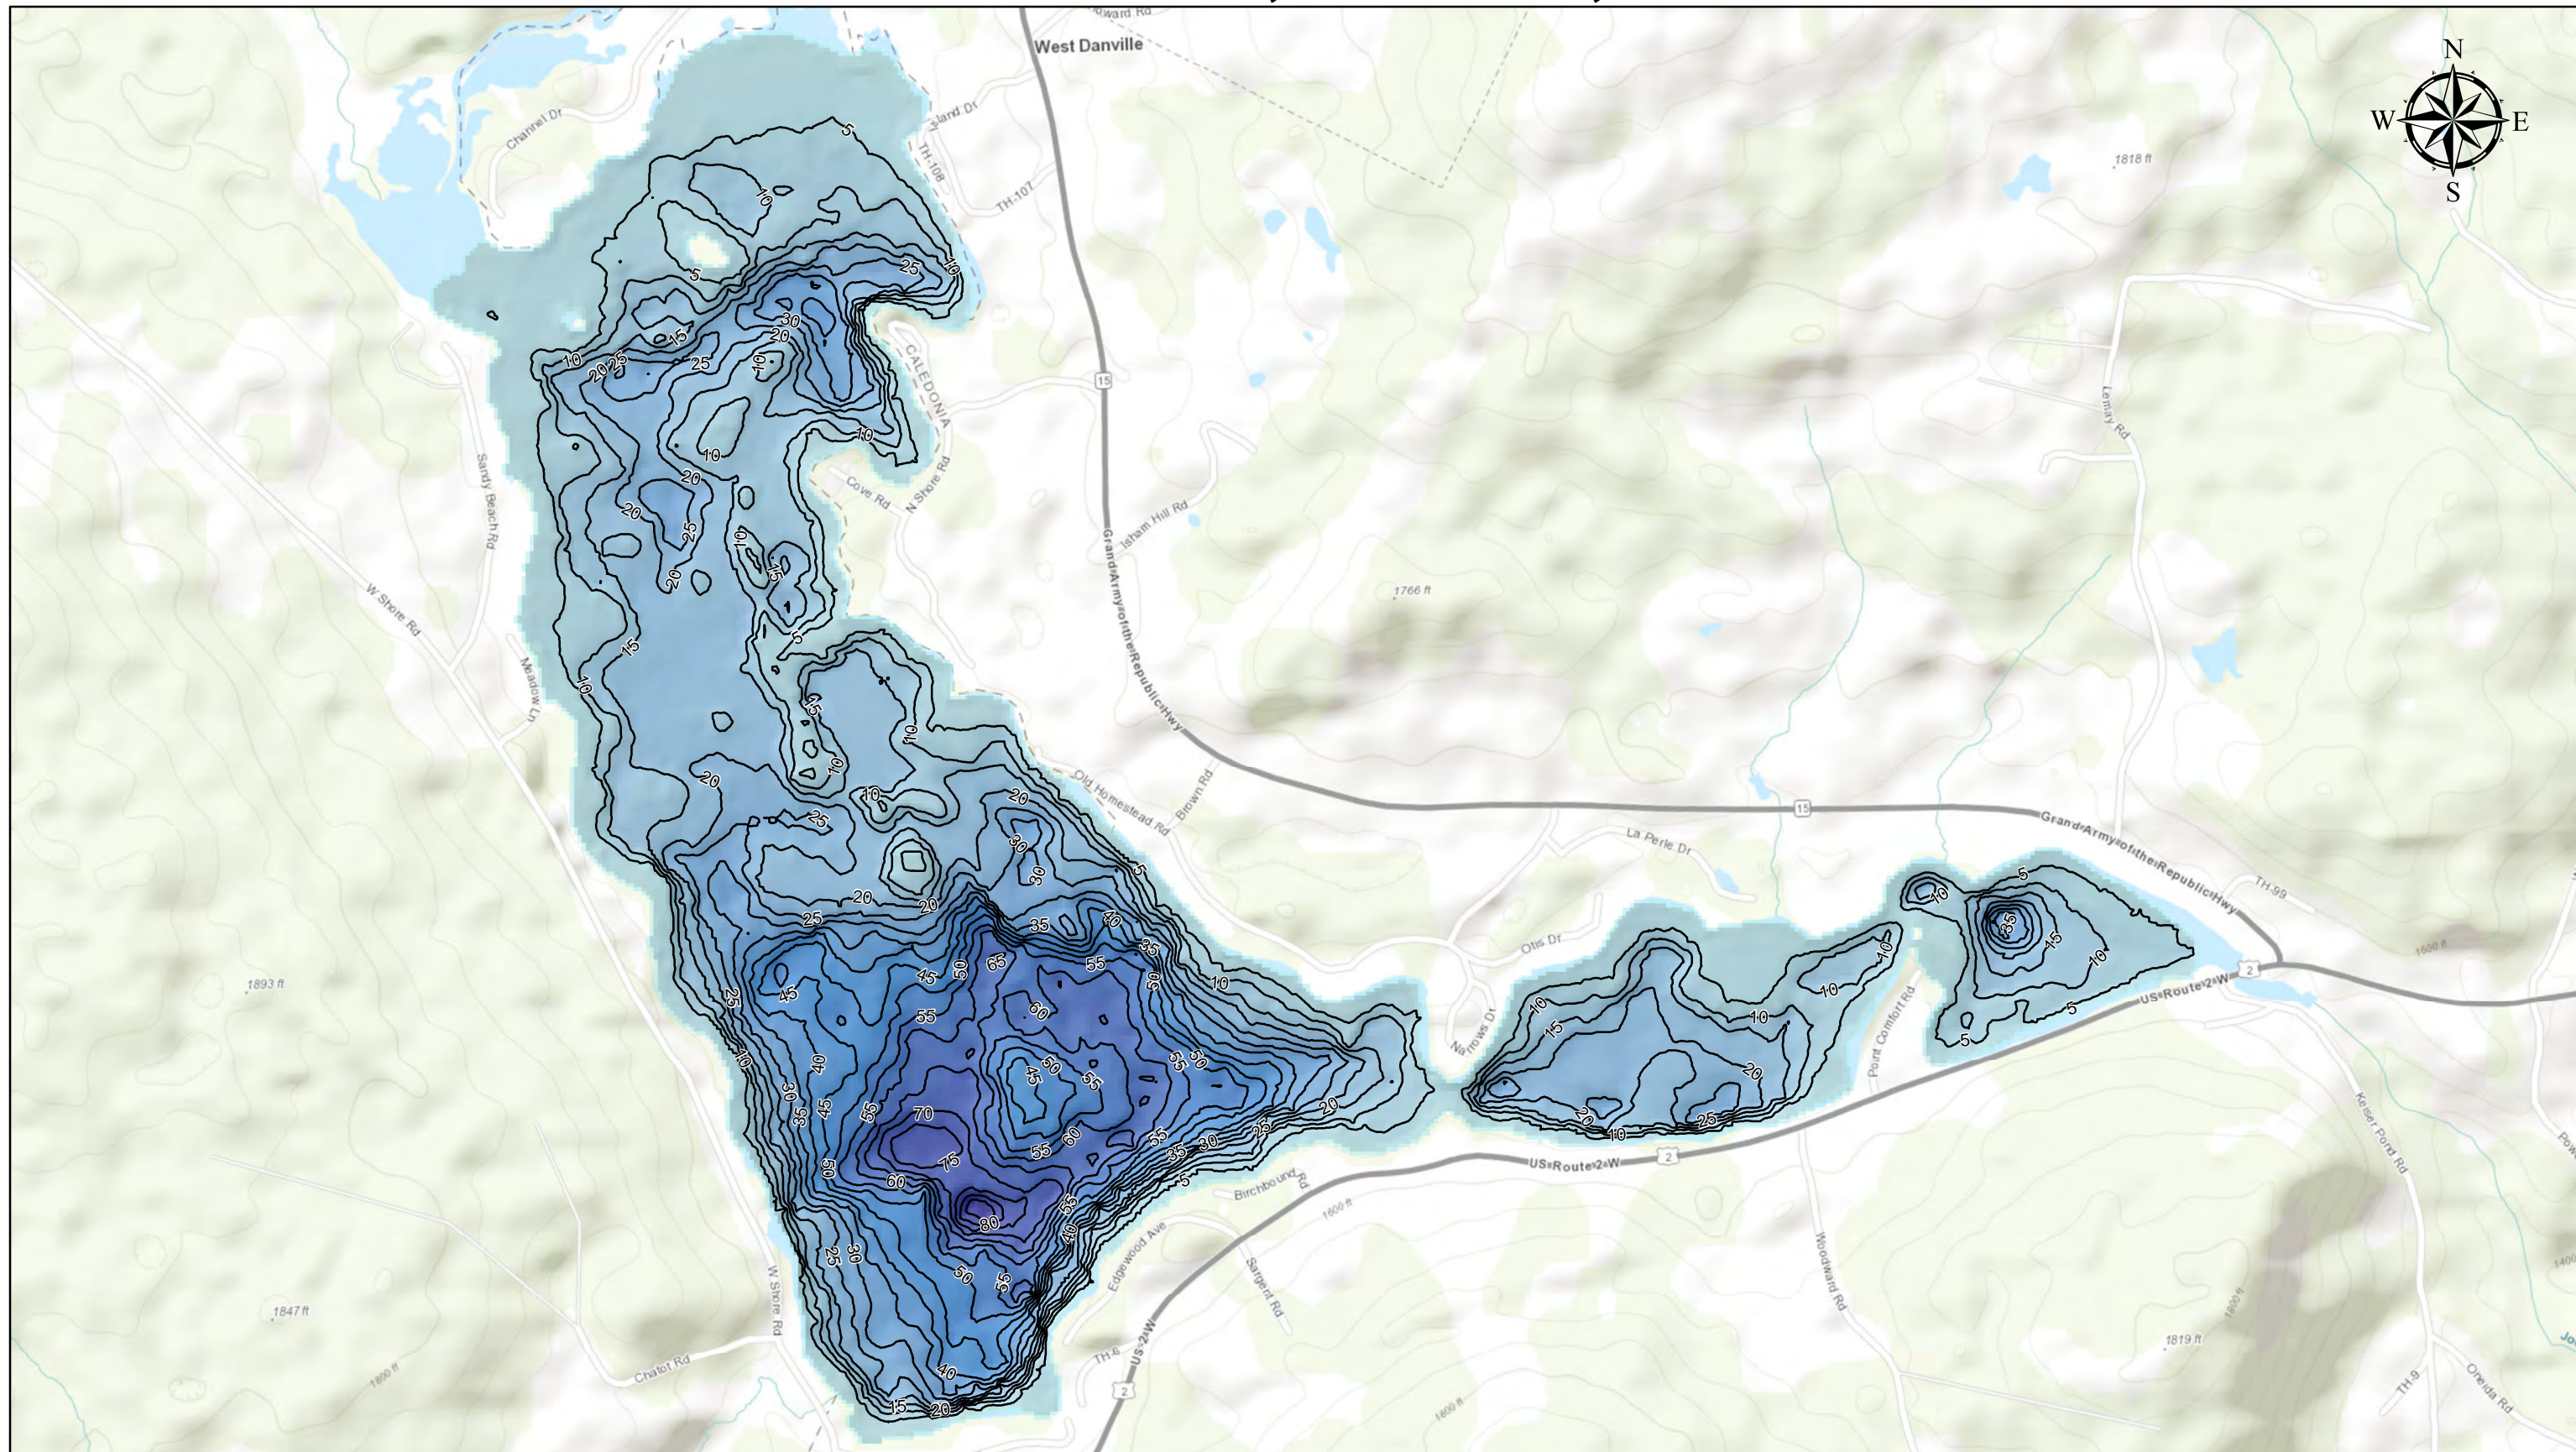

# Joe's Pond, Danville, VT

## Legend

High : 0  
Depth (ft.)   
Low : 90

— Depth Contour (5 ft.)

Source Data Collected: 6/11/2018.