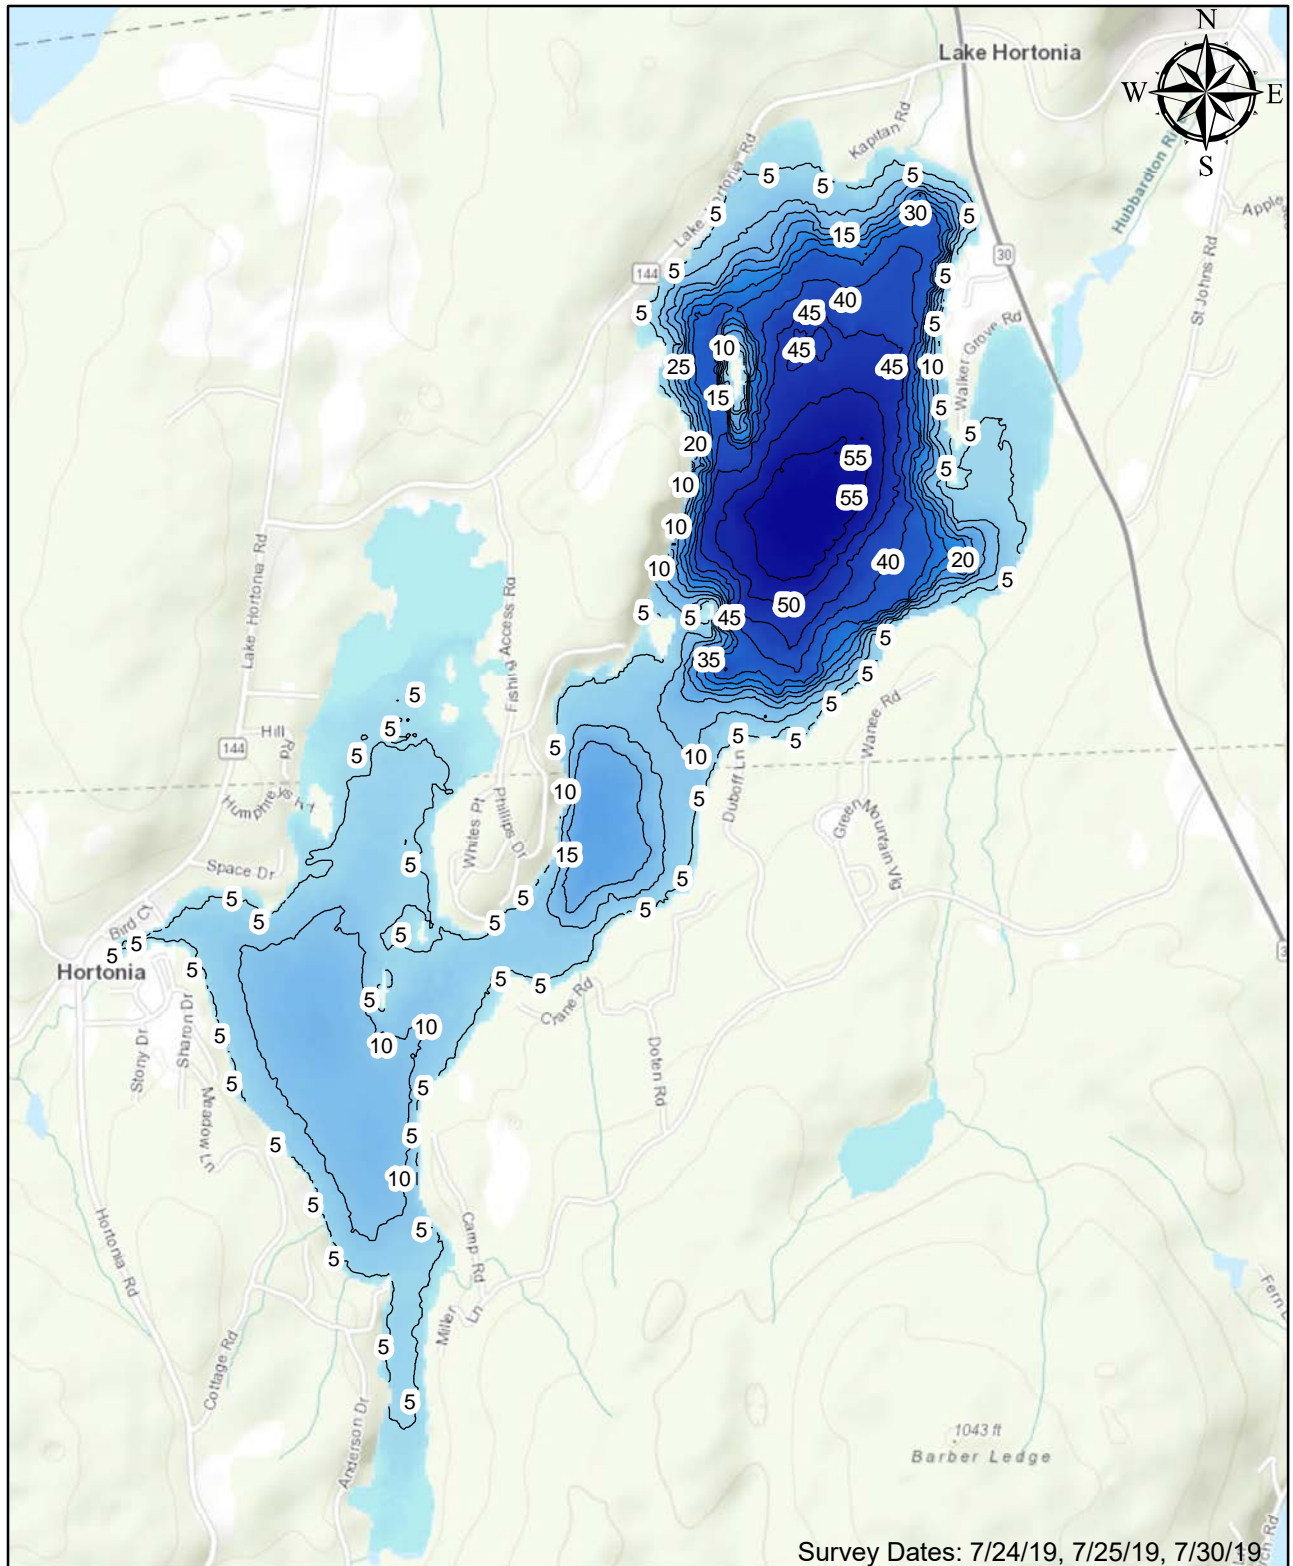

Lake Hortonia, Sudbury and Hubbardton, VT

Legend

Depth (ft.)

High : 0

Low : 59

— Depth Contour (5 ft.)

VERMONT DEPARTMENT OF ENVIRONMENTAL CONSERVATION
WATERSHED MANAGEMENT DIVISION
 LAKES & PONDS PROGRAM