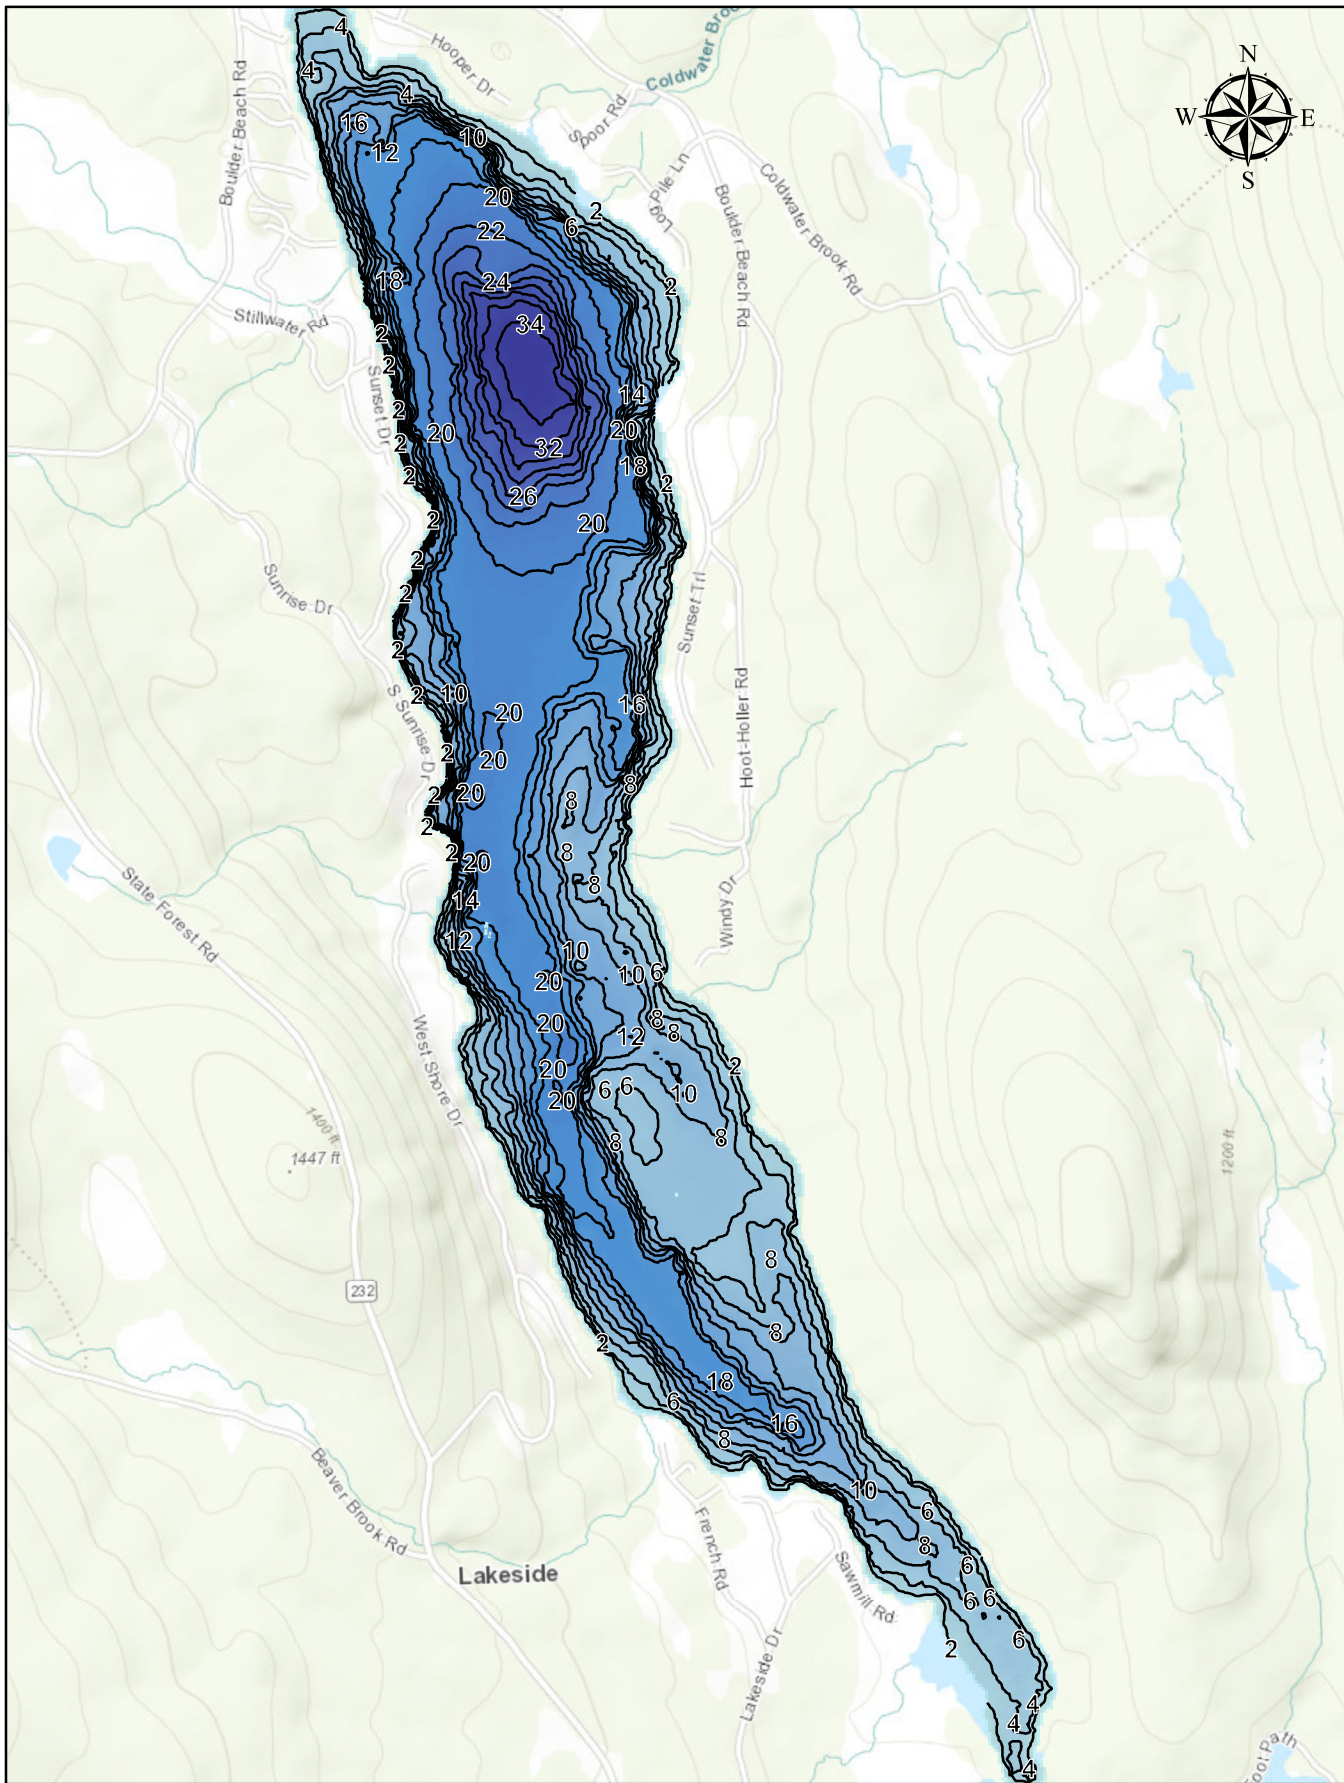

Groton Pond, Groton, VT

Legend

Depth (ft.)

High : 0

Low : 36

Depth Contour (2 ft.)

VERMONT DEPARTMENT OF ENVIRONMENTAL CONSERVATION
WATERSHED MANAGEMENT DIVISION
 LAKES & PONDS PROGRAM