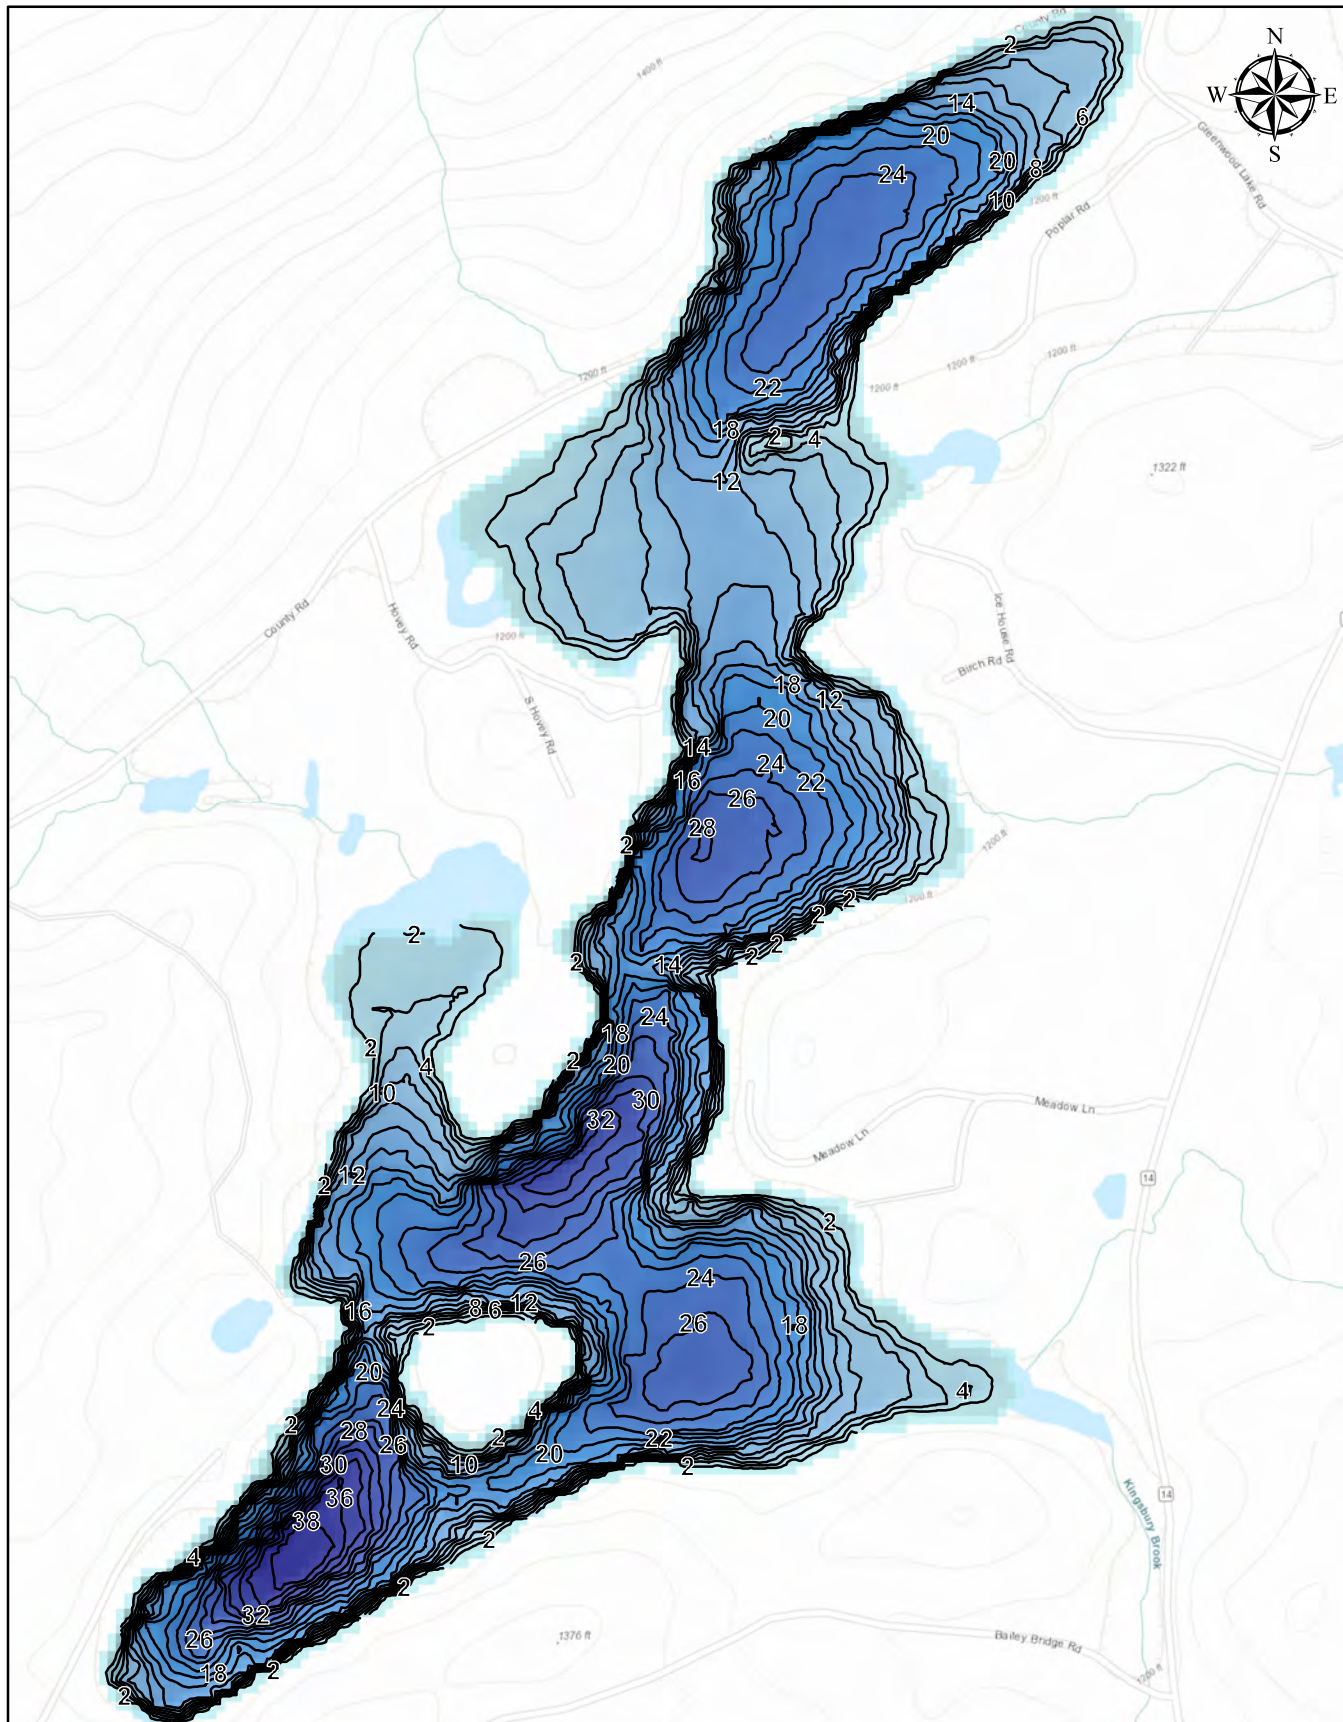

Greenwood Lake, Woodbury, VT

Legend

Depth (ft.)

High : 0

Low : 40

— Depth Contour (2 ft.)

Source Data Collected: 9/10/2018

0 0.1 0.2 0.4 Miles

VERMONT DEPARTMENT OF ENVIRONMENTAL CONSERVATION
WATERSHED
MANAGEMENT DIVISION
LAKES & PONDS PROGRAM