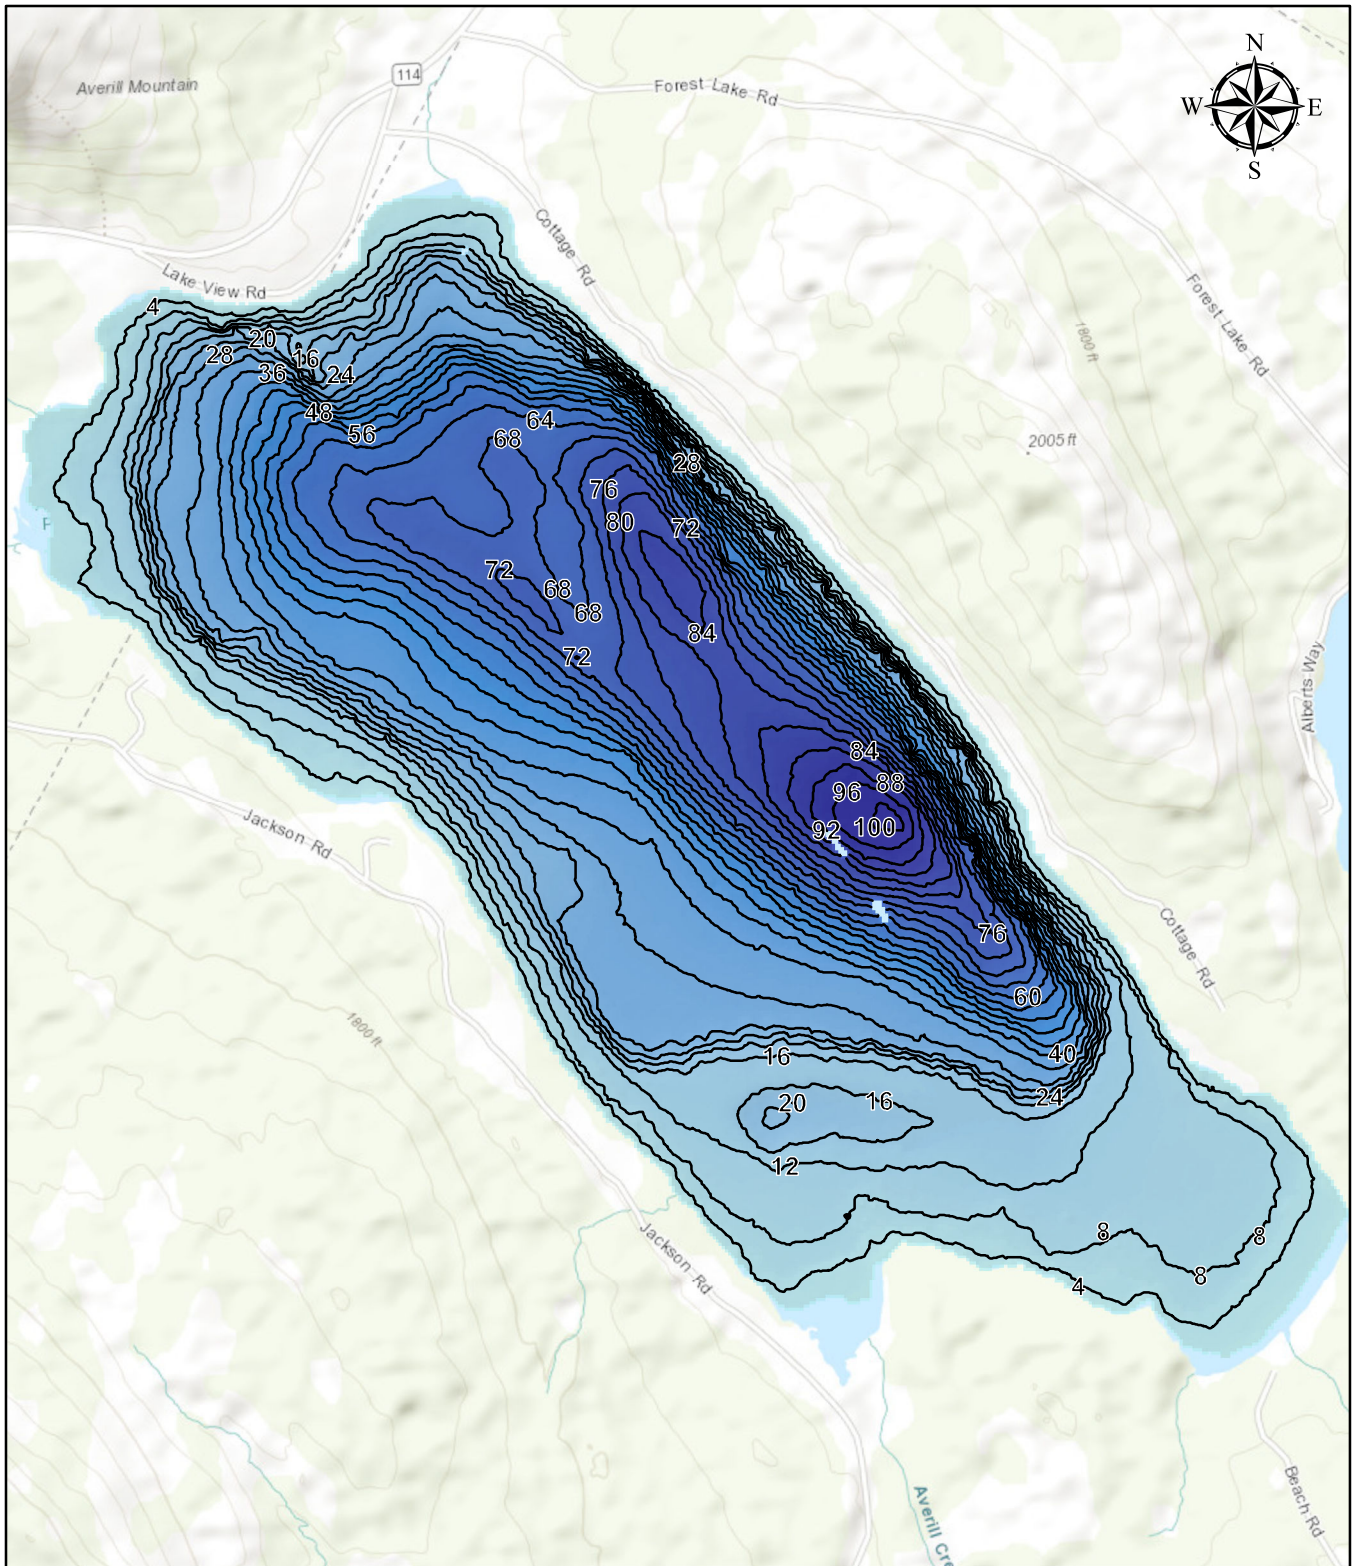

Great Averill Pond, Averill, VT

Legend

Depth (ft.)

High : 0

Low : 102

— Depth Contour (4 ft.)

0 0.125 0.25 0.5 Miles

VERMONT DEPARTMENT OF
ENVIRONMENTAL CONSERVATION
**WATERSHED
MANAGEMENT DIVISION**
LAKES & PONDS PROGRAM