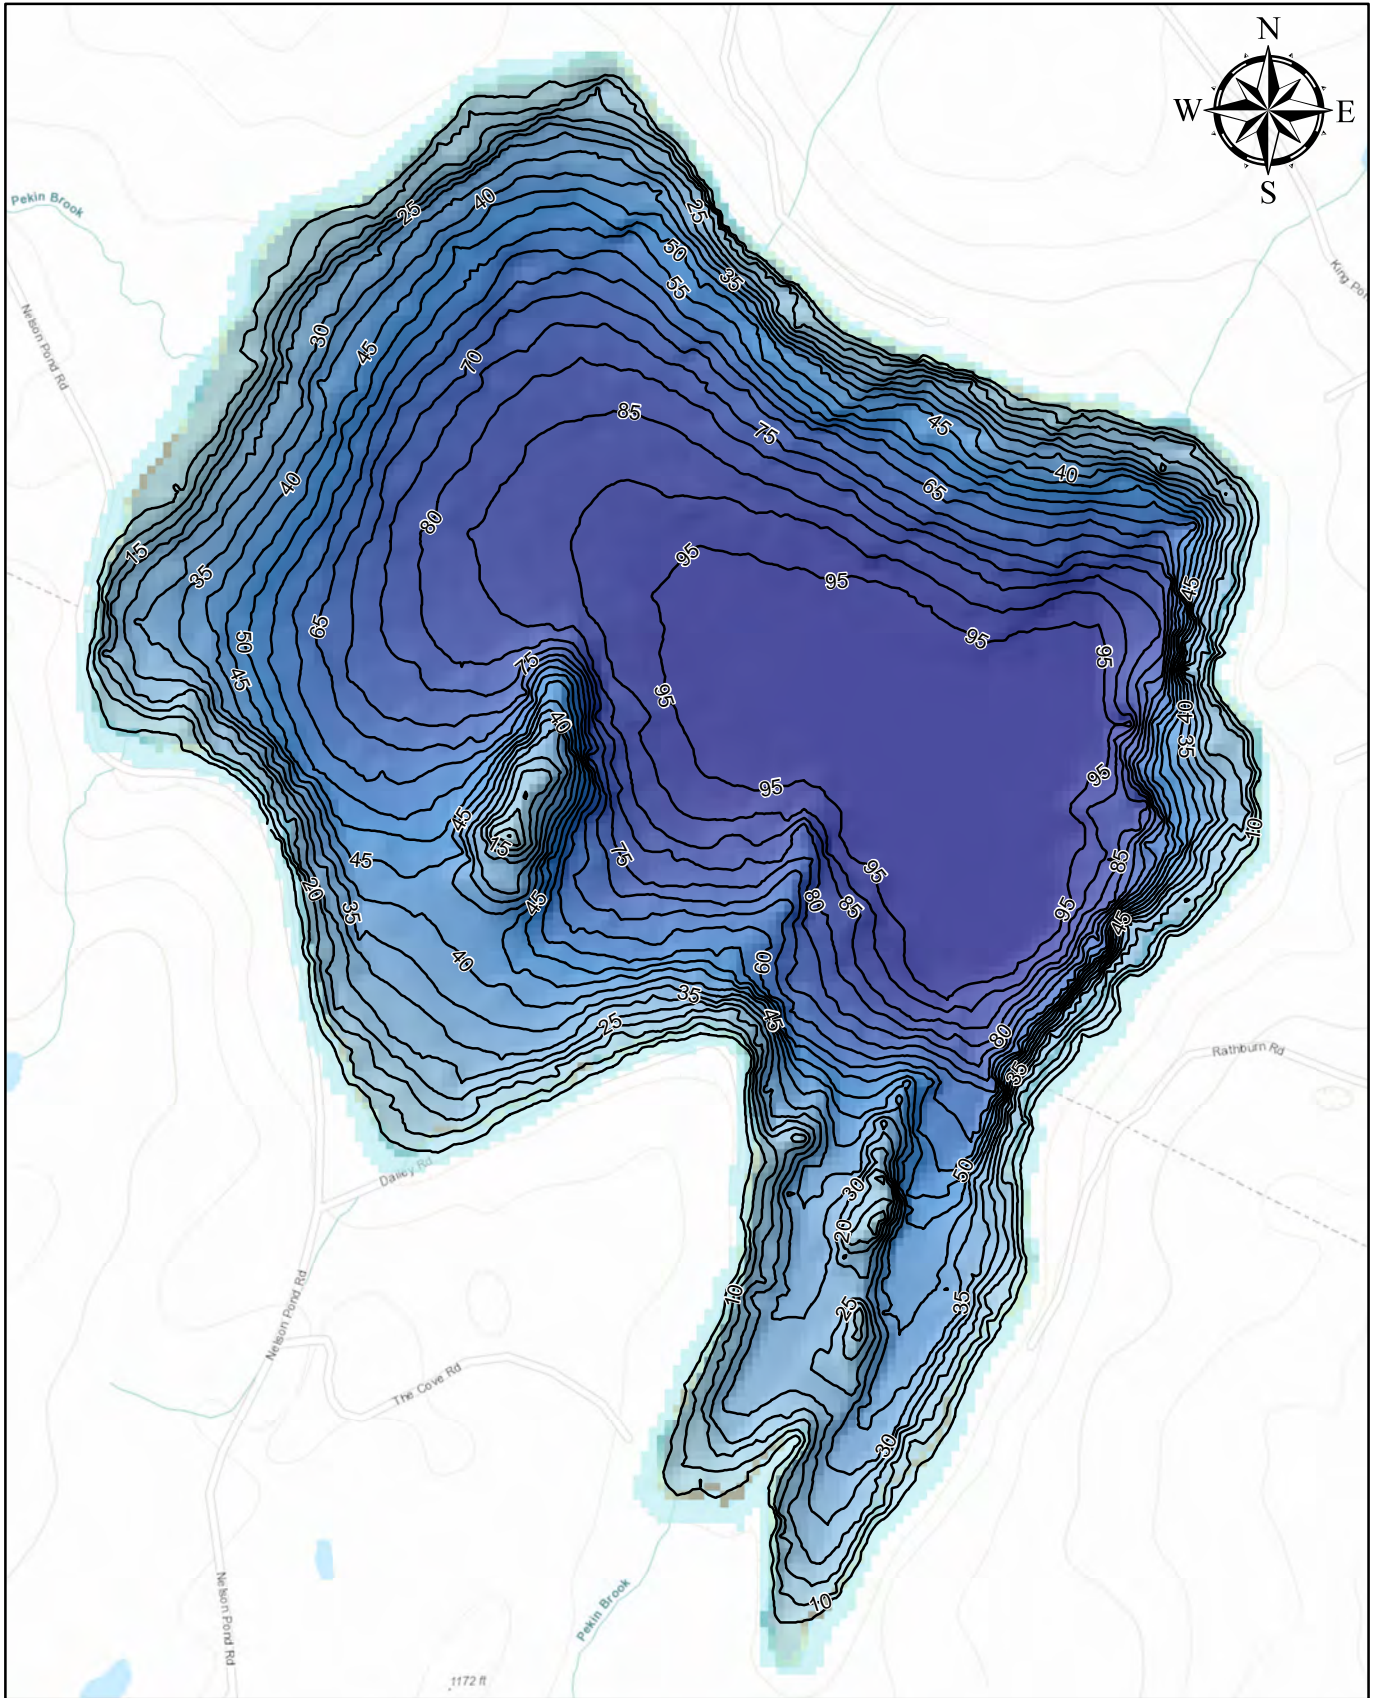

Forest Lake, Calais, VT

Legend

Depth (ft.)

High : 0

Low : 98

— Depth Contour (5 ft.)

0 0.05 0.1 0.2 Miles

VERMONT DEPARTMENT OF ENVIRONMENTAL CONSERVATION
WATERSHED
MANAGEMENT DIVISION
LAKES & PONDS PROGRAM

Source data collected: 6/14/2018