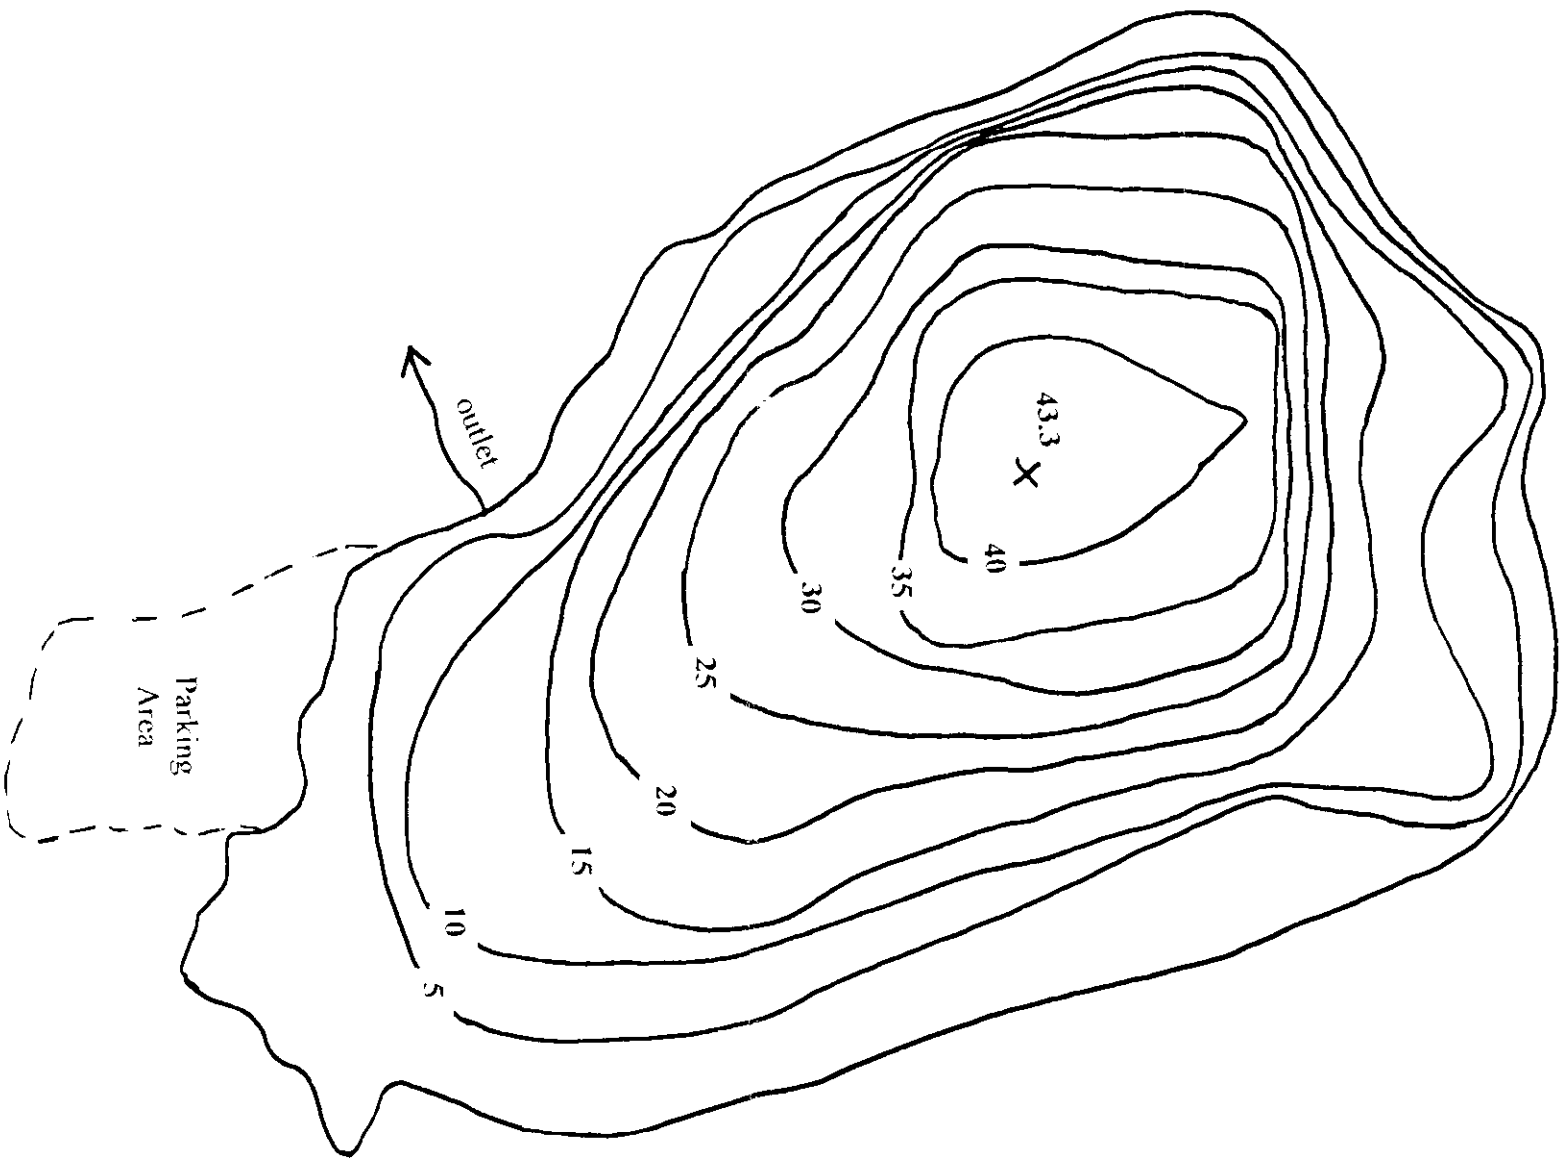

Duck Pond (Sutton)

Magnetic
N

scale
(feet)

Mapped 8-27-97