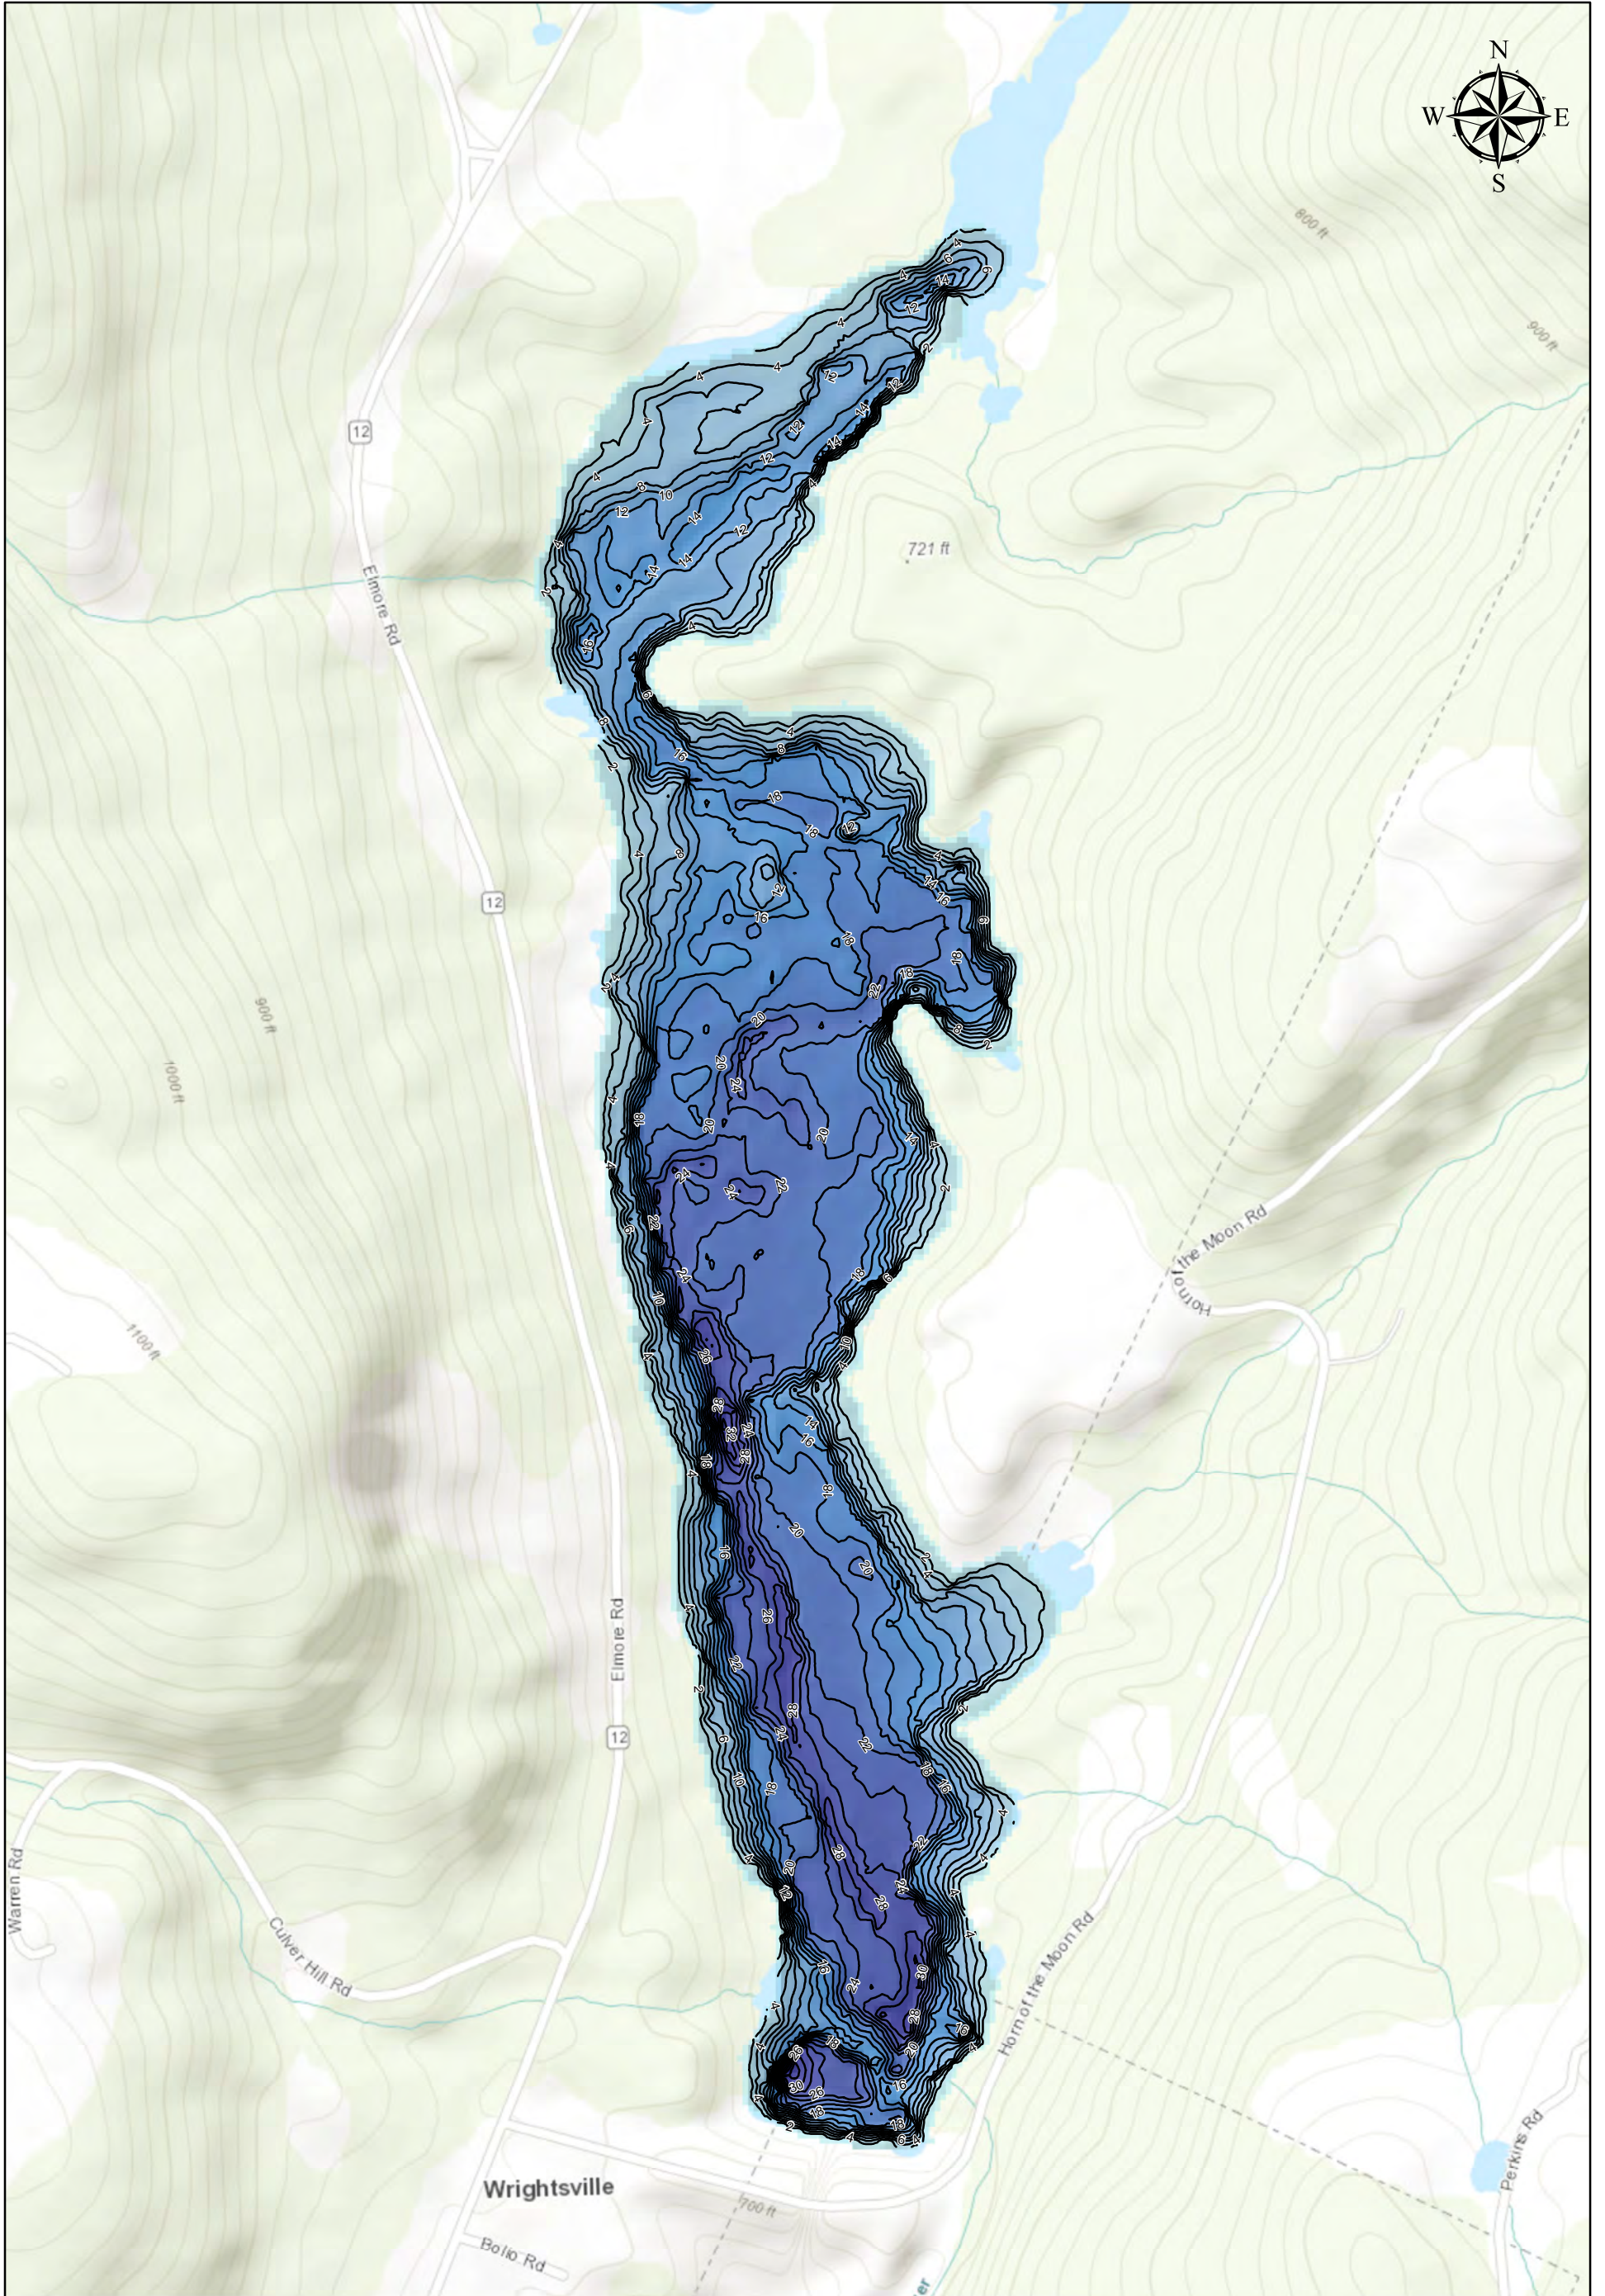

Wrightsville Reservoir - Washington County, VT

Source Data Collected: 7/2/2018