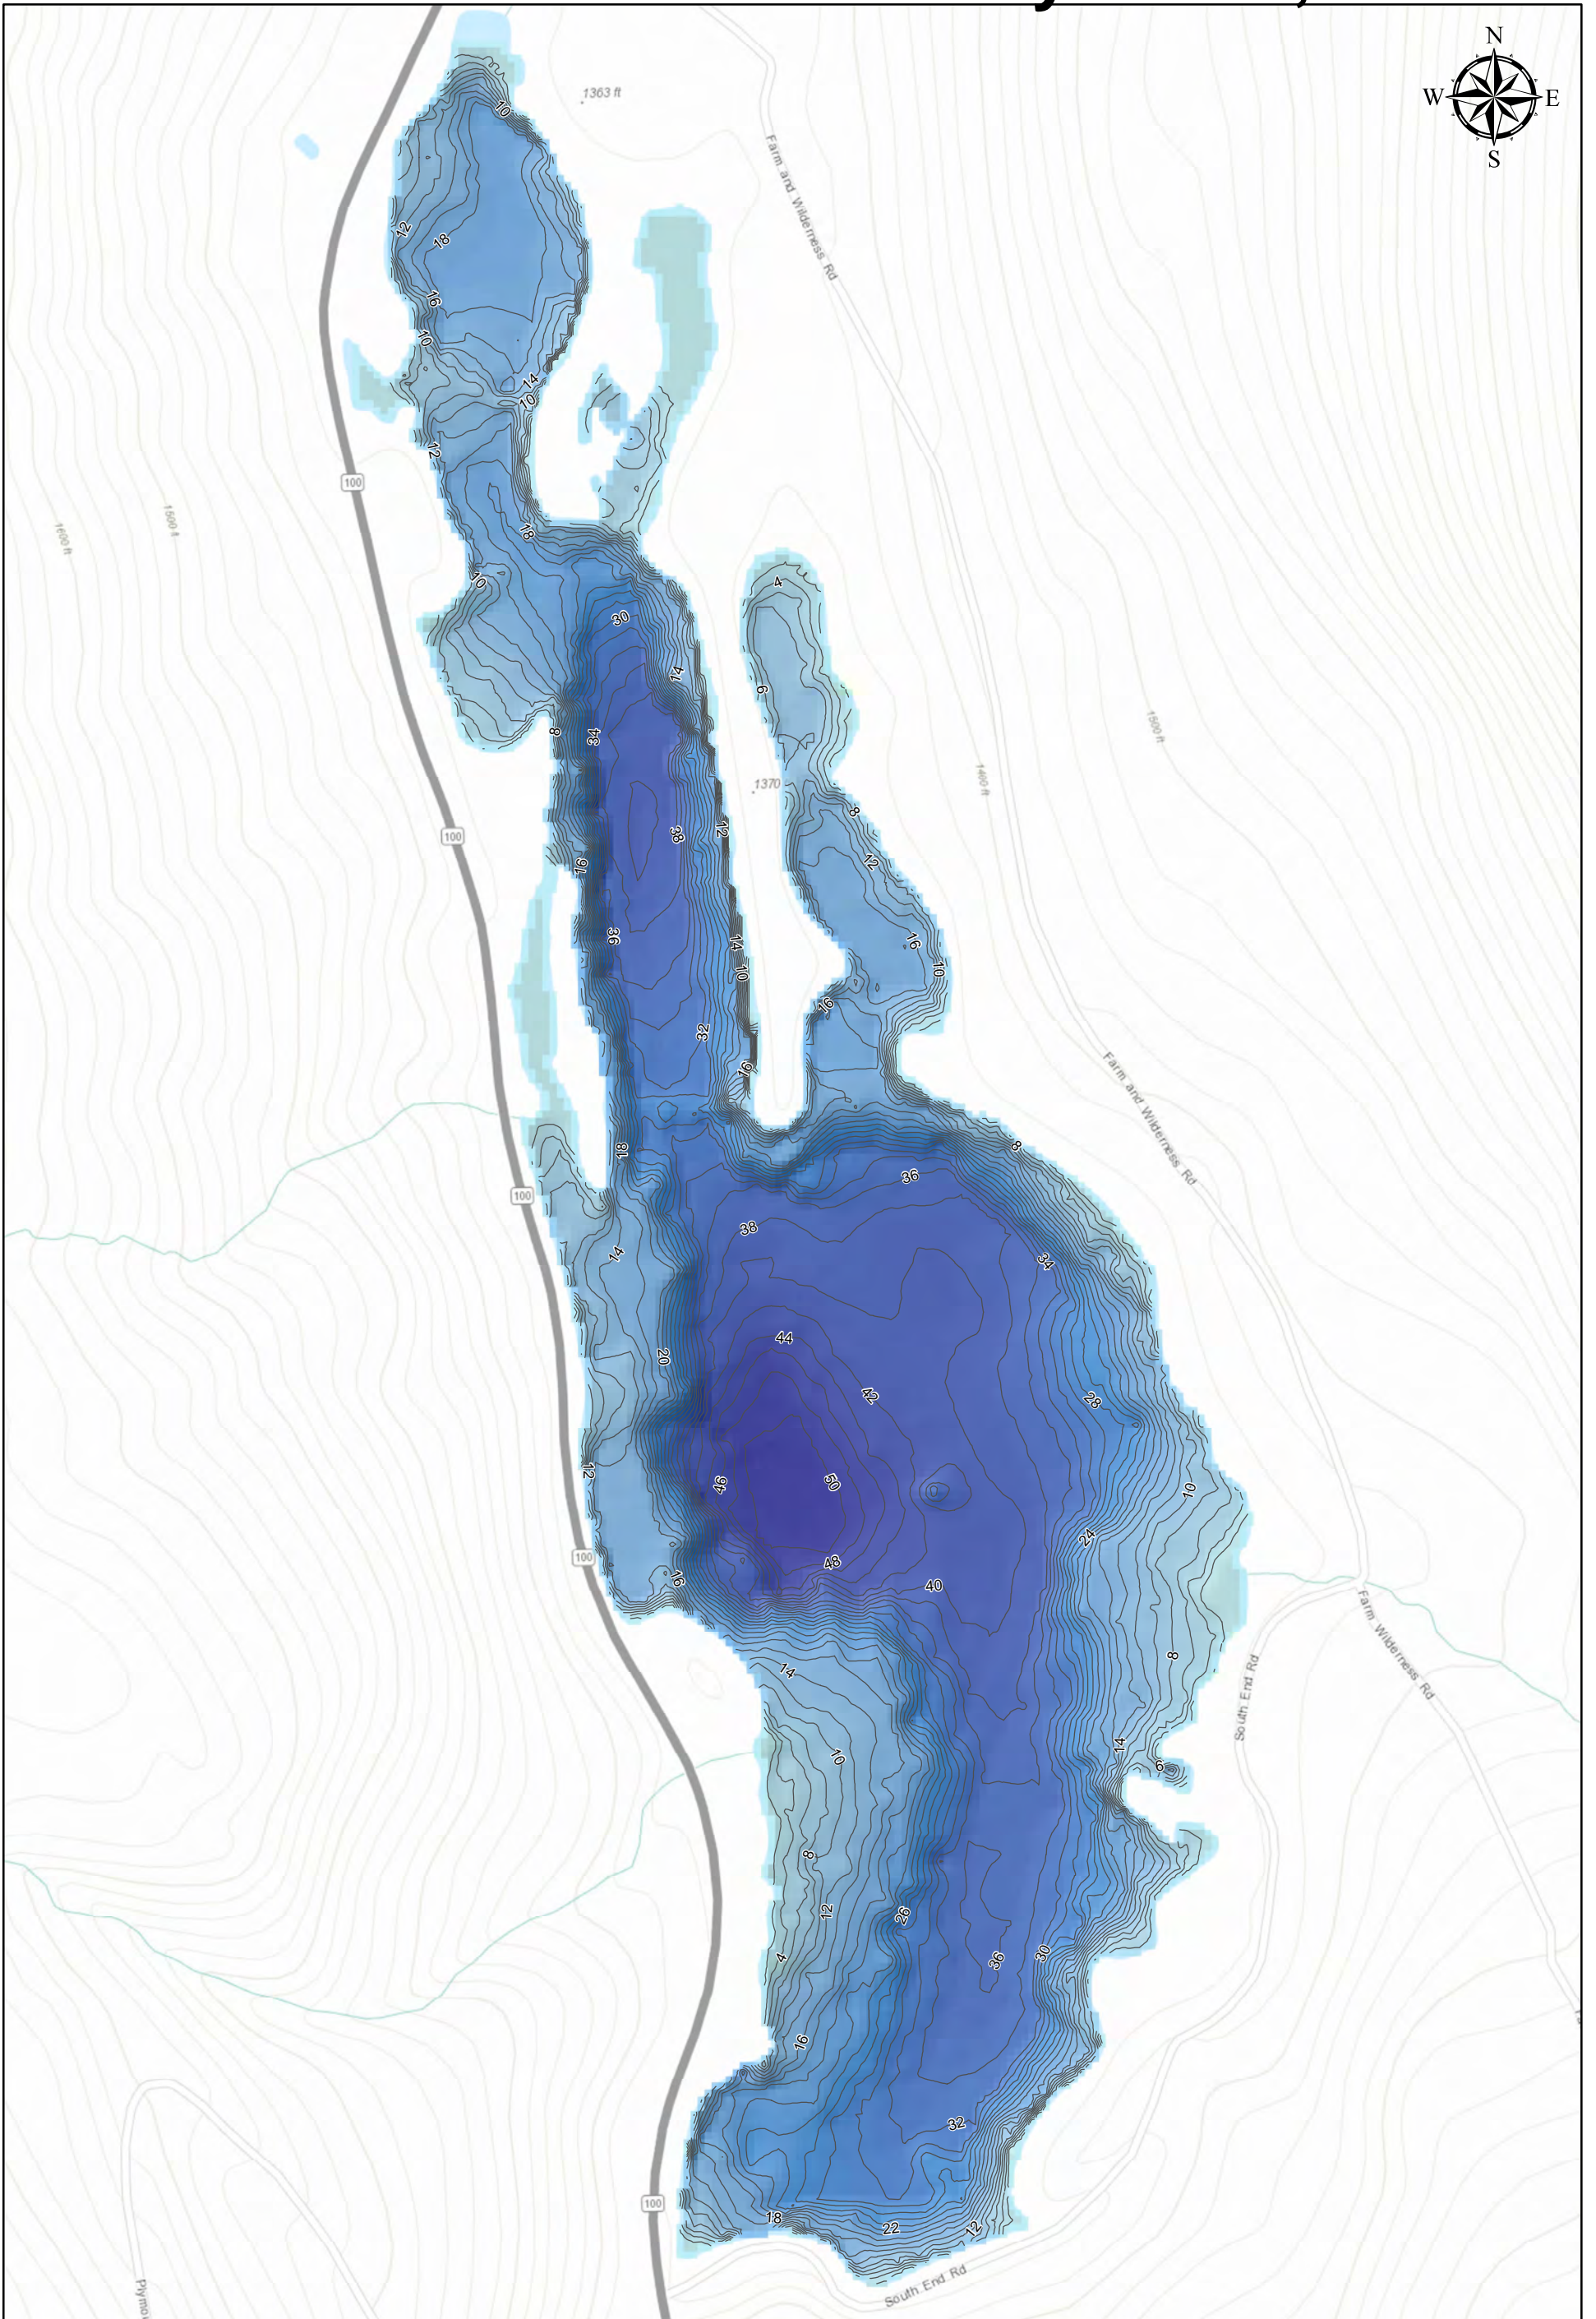

Woodward Reservoir - Plymouth, VT

Legend

Depth (ft.)

High : 0

Low : 92.5

— Depth Contour (2 ft.)

0 0.05 0.1 0.2 Miles

Source Data Collected: 7/19/2018