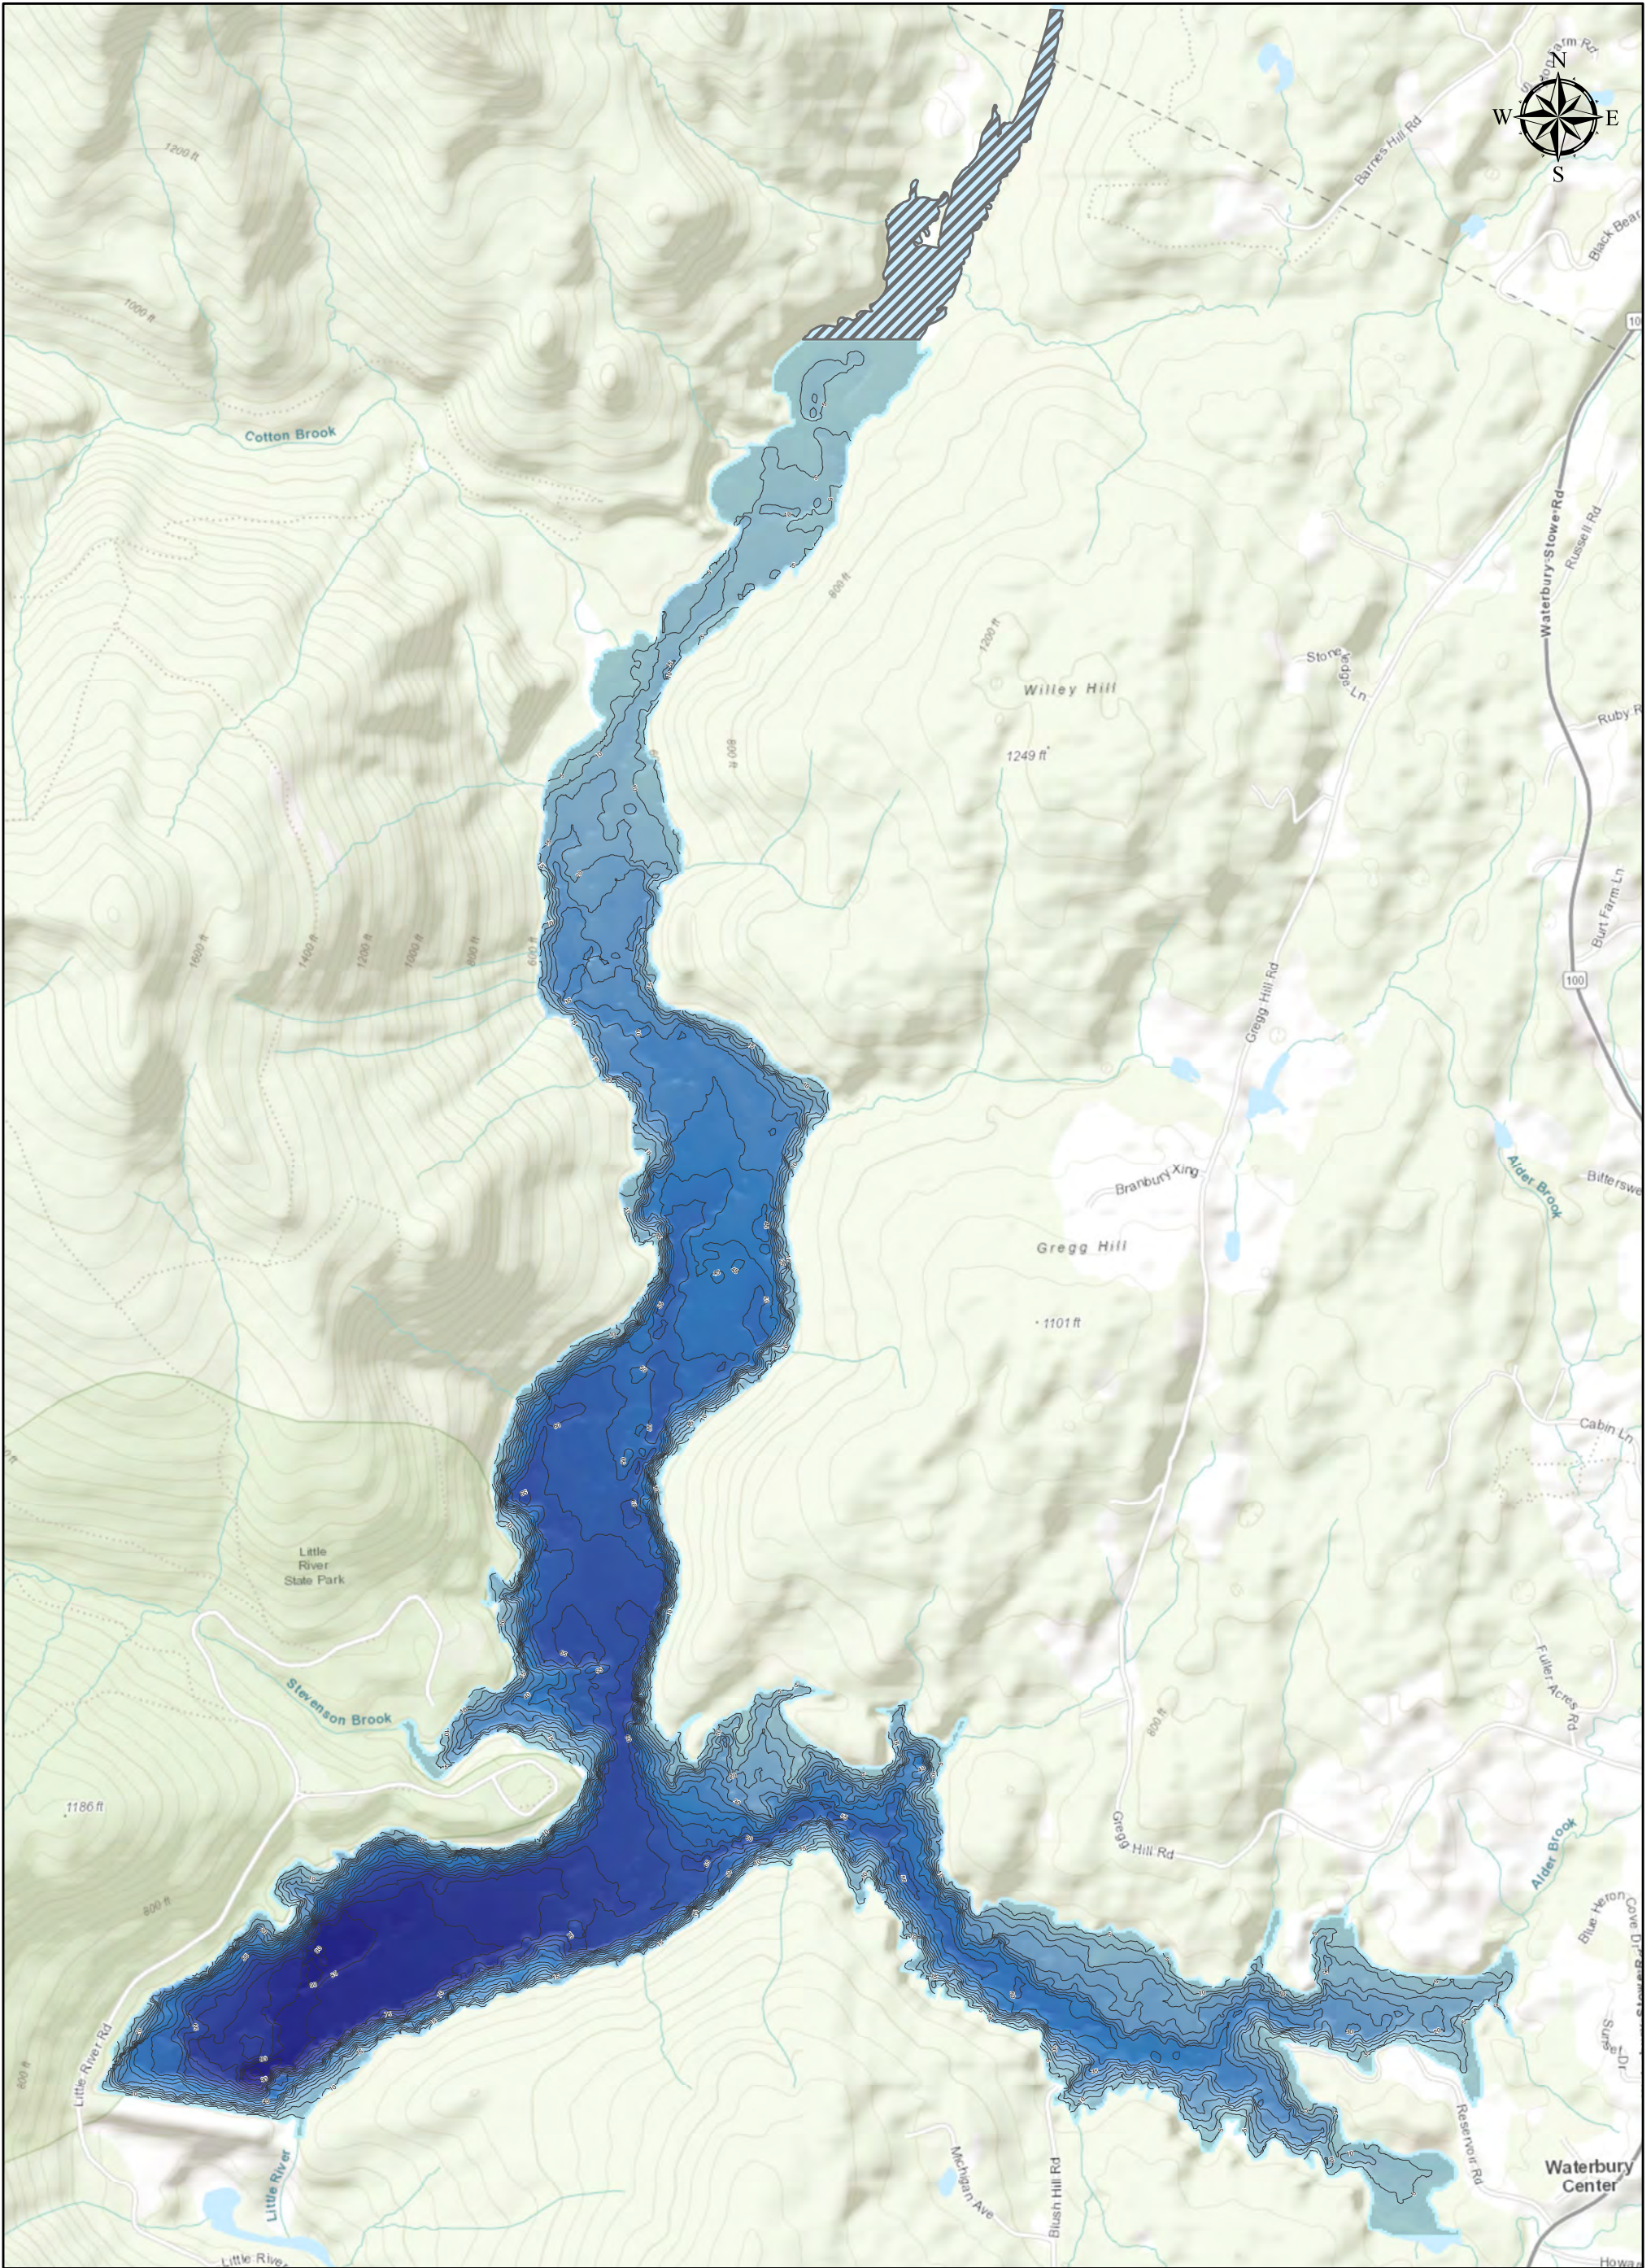

# Waterbury Reservoir - Waterbury, VT

## Legend

Depth (ft.)

High : 0

Low : 97

— Depth Contour (5 ft.)

Unmapped Area

Source Data Collected: 7/18/2018 Reservoir at elevation: 589.2 ft