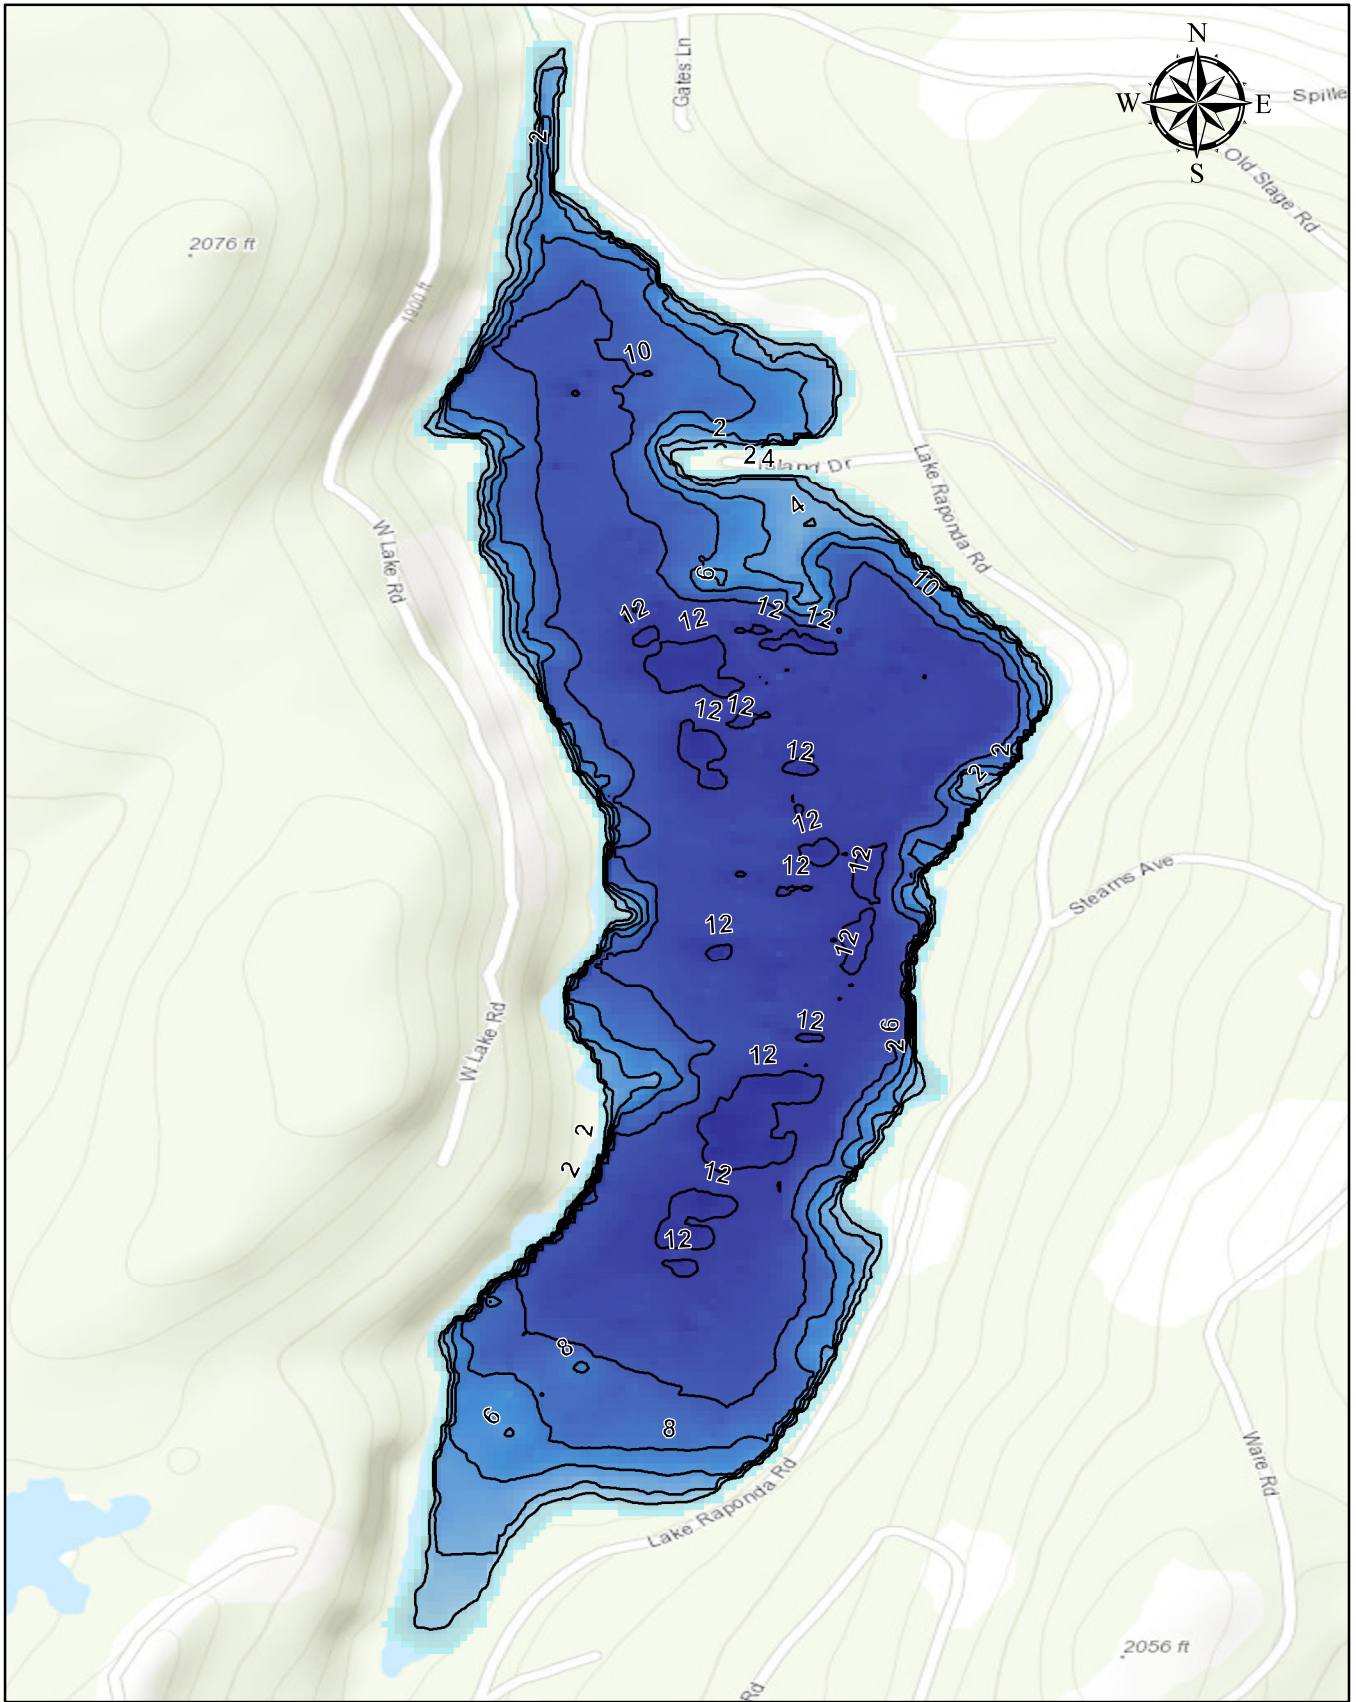

Lake Raponda - Wilmington, VT

Legend

Depth (ft.)

High : 0

Low : 14

— Depth Contour (2 ft.)

VERMONT DEPARTMENT OF ENVIRONMENTAL CONSERVATION
WATERSHED MANAGEMENT DIVISION
LAKES & PONDS PROGRAM

Source Data Collected: 10/12/2018