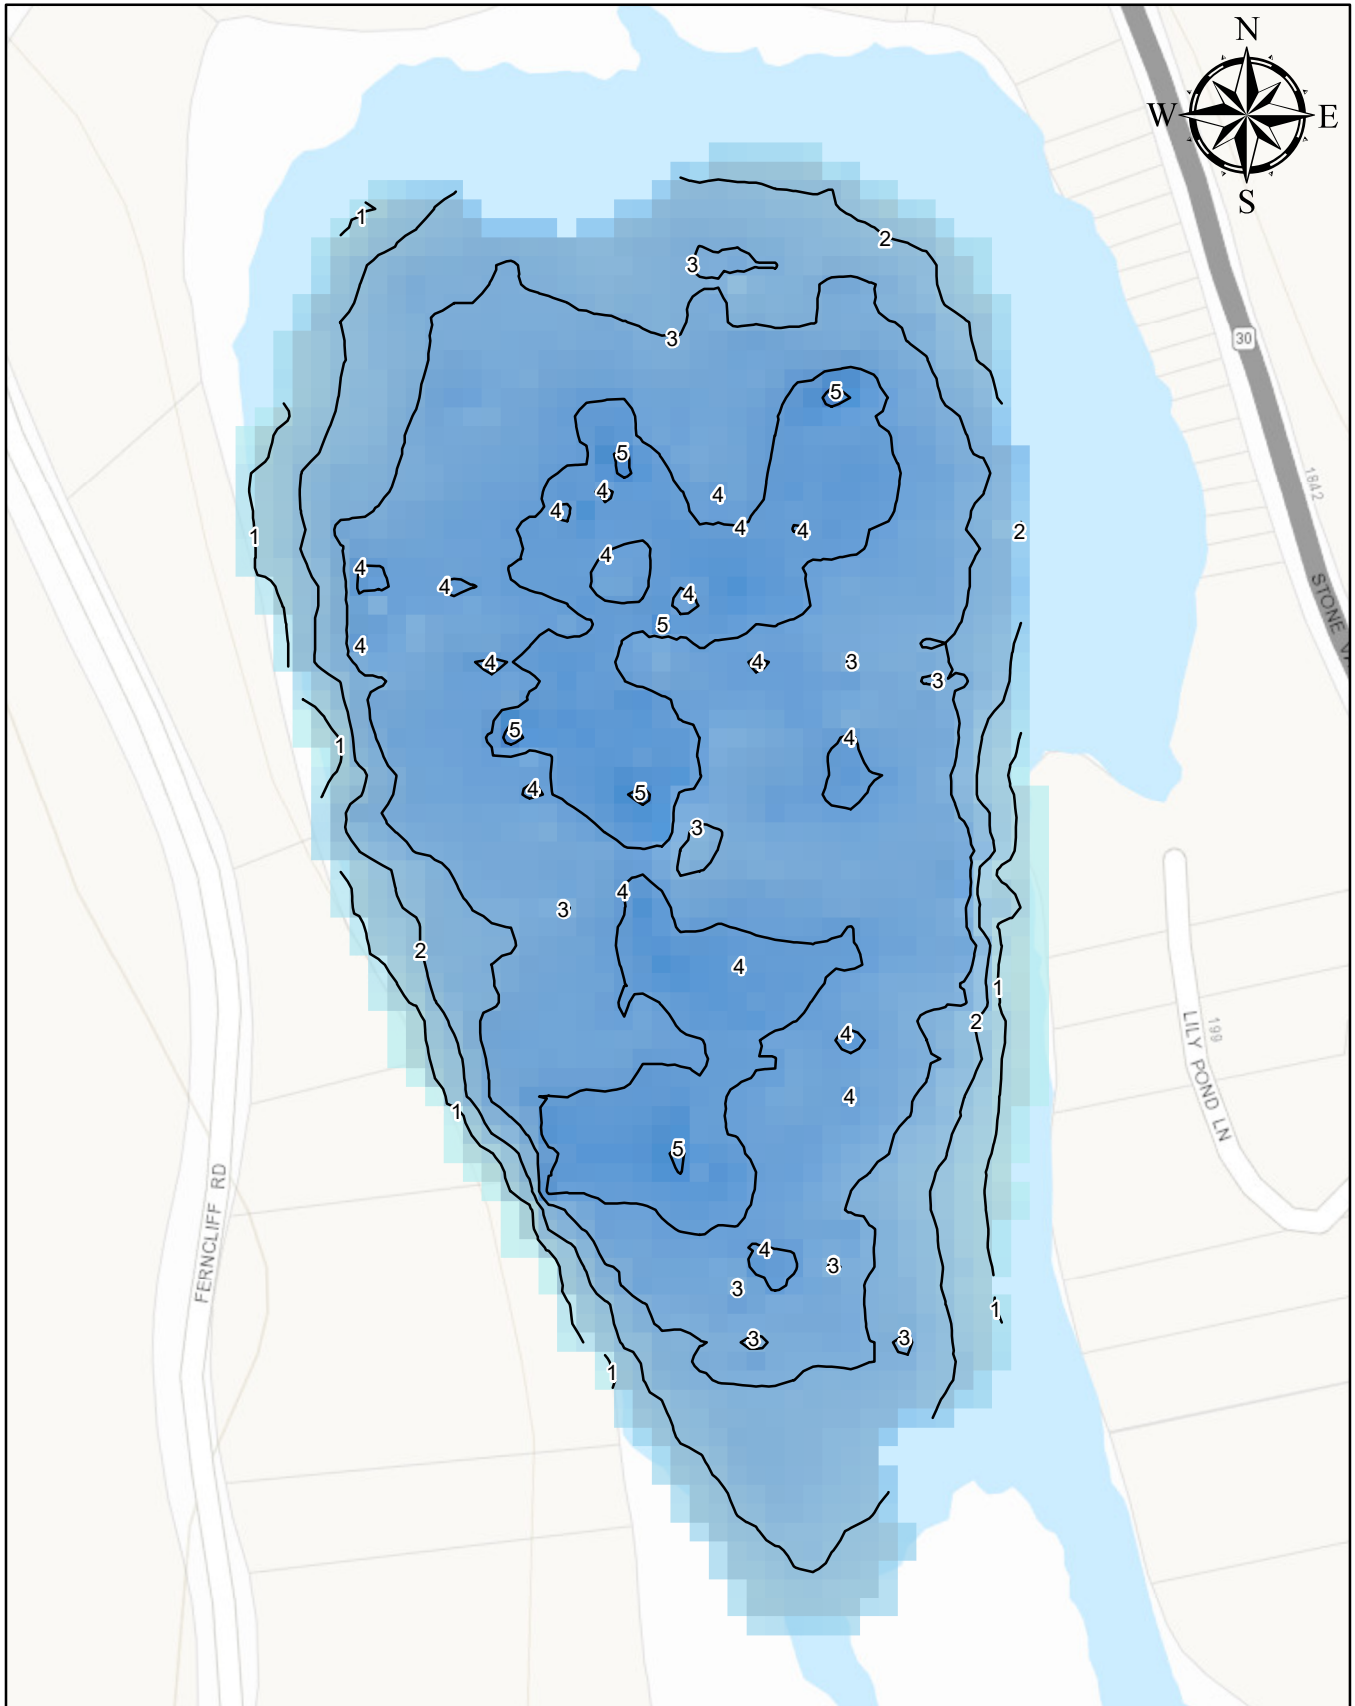

Lily Pond, Poultney, VT

Legend

Depth (ft.)

High : 0

Low : 12

— Depth Contour (1 ft.)

0 0.025 0.05 0.1 Miles

VERMONT DEPARTMENT OF ENVIRONMENTAL CONSERVATION
WATERSHED MANAGEMENT DIVISION
LAKES & PONDS PROGRAM

Source data collected: 9/12/2018