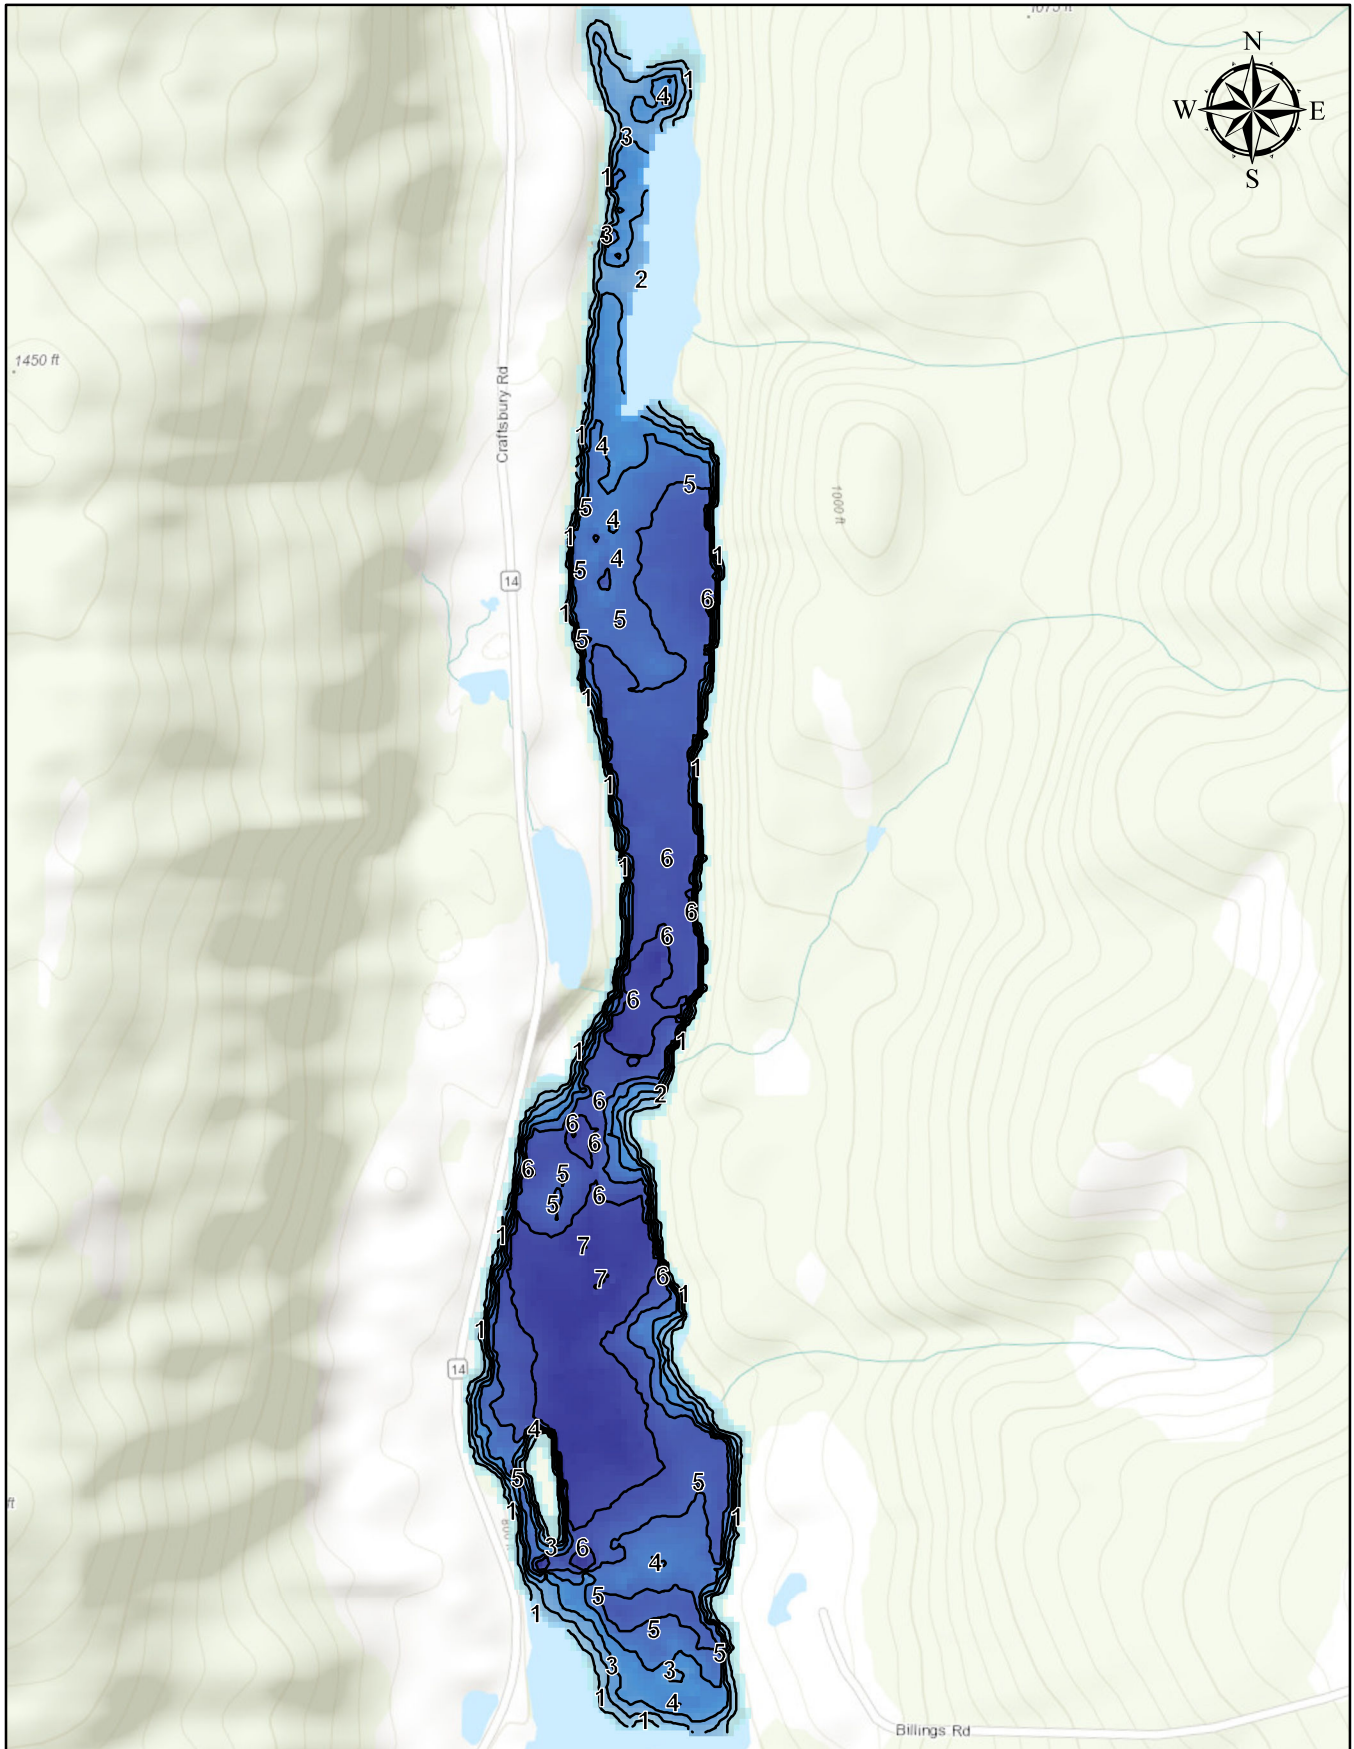

Hardwick Lake, Hardwick, VT

Legend

Depth (ft.)

High : 0

Low : 7

— Depth Contour (1 ft.)

0 0.1 0.2 0.4 Miles

VERMONT DEPARTMENT OF
ENVIRONMENTAL CONSERVATION
**WATERSHED
MANAGEMENT DIVISION**
LAKES & PONDS PROGRAM

Source Data Collected: 11/1/2018