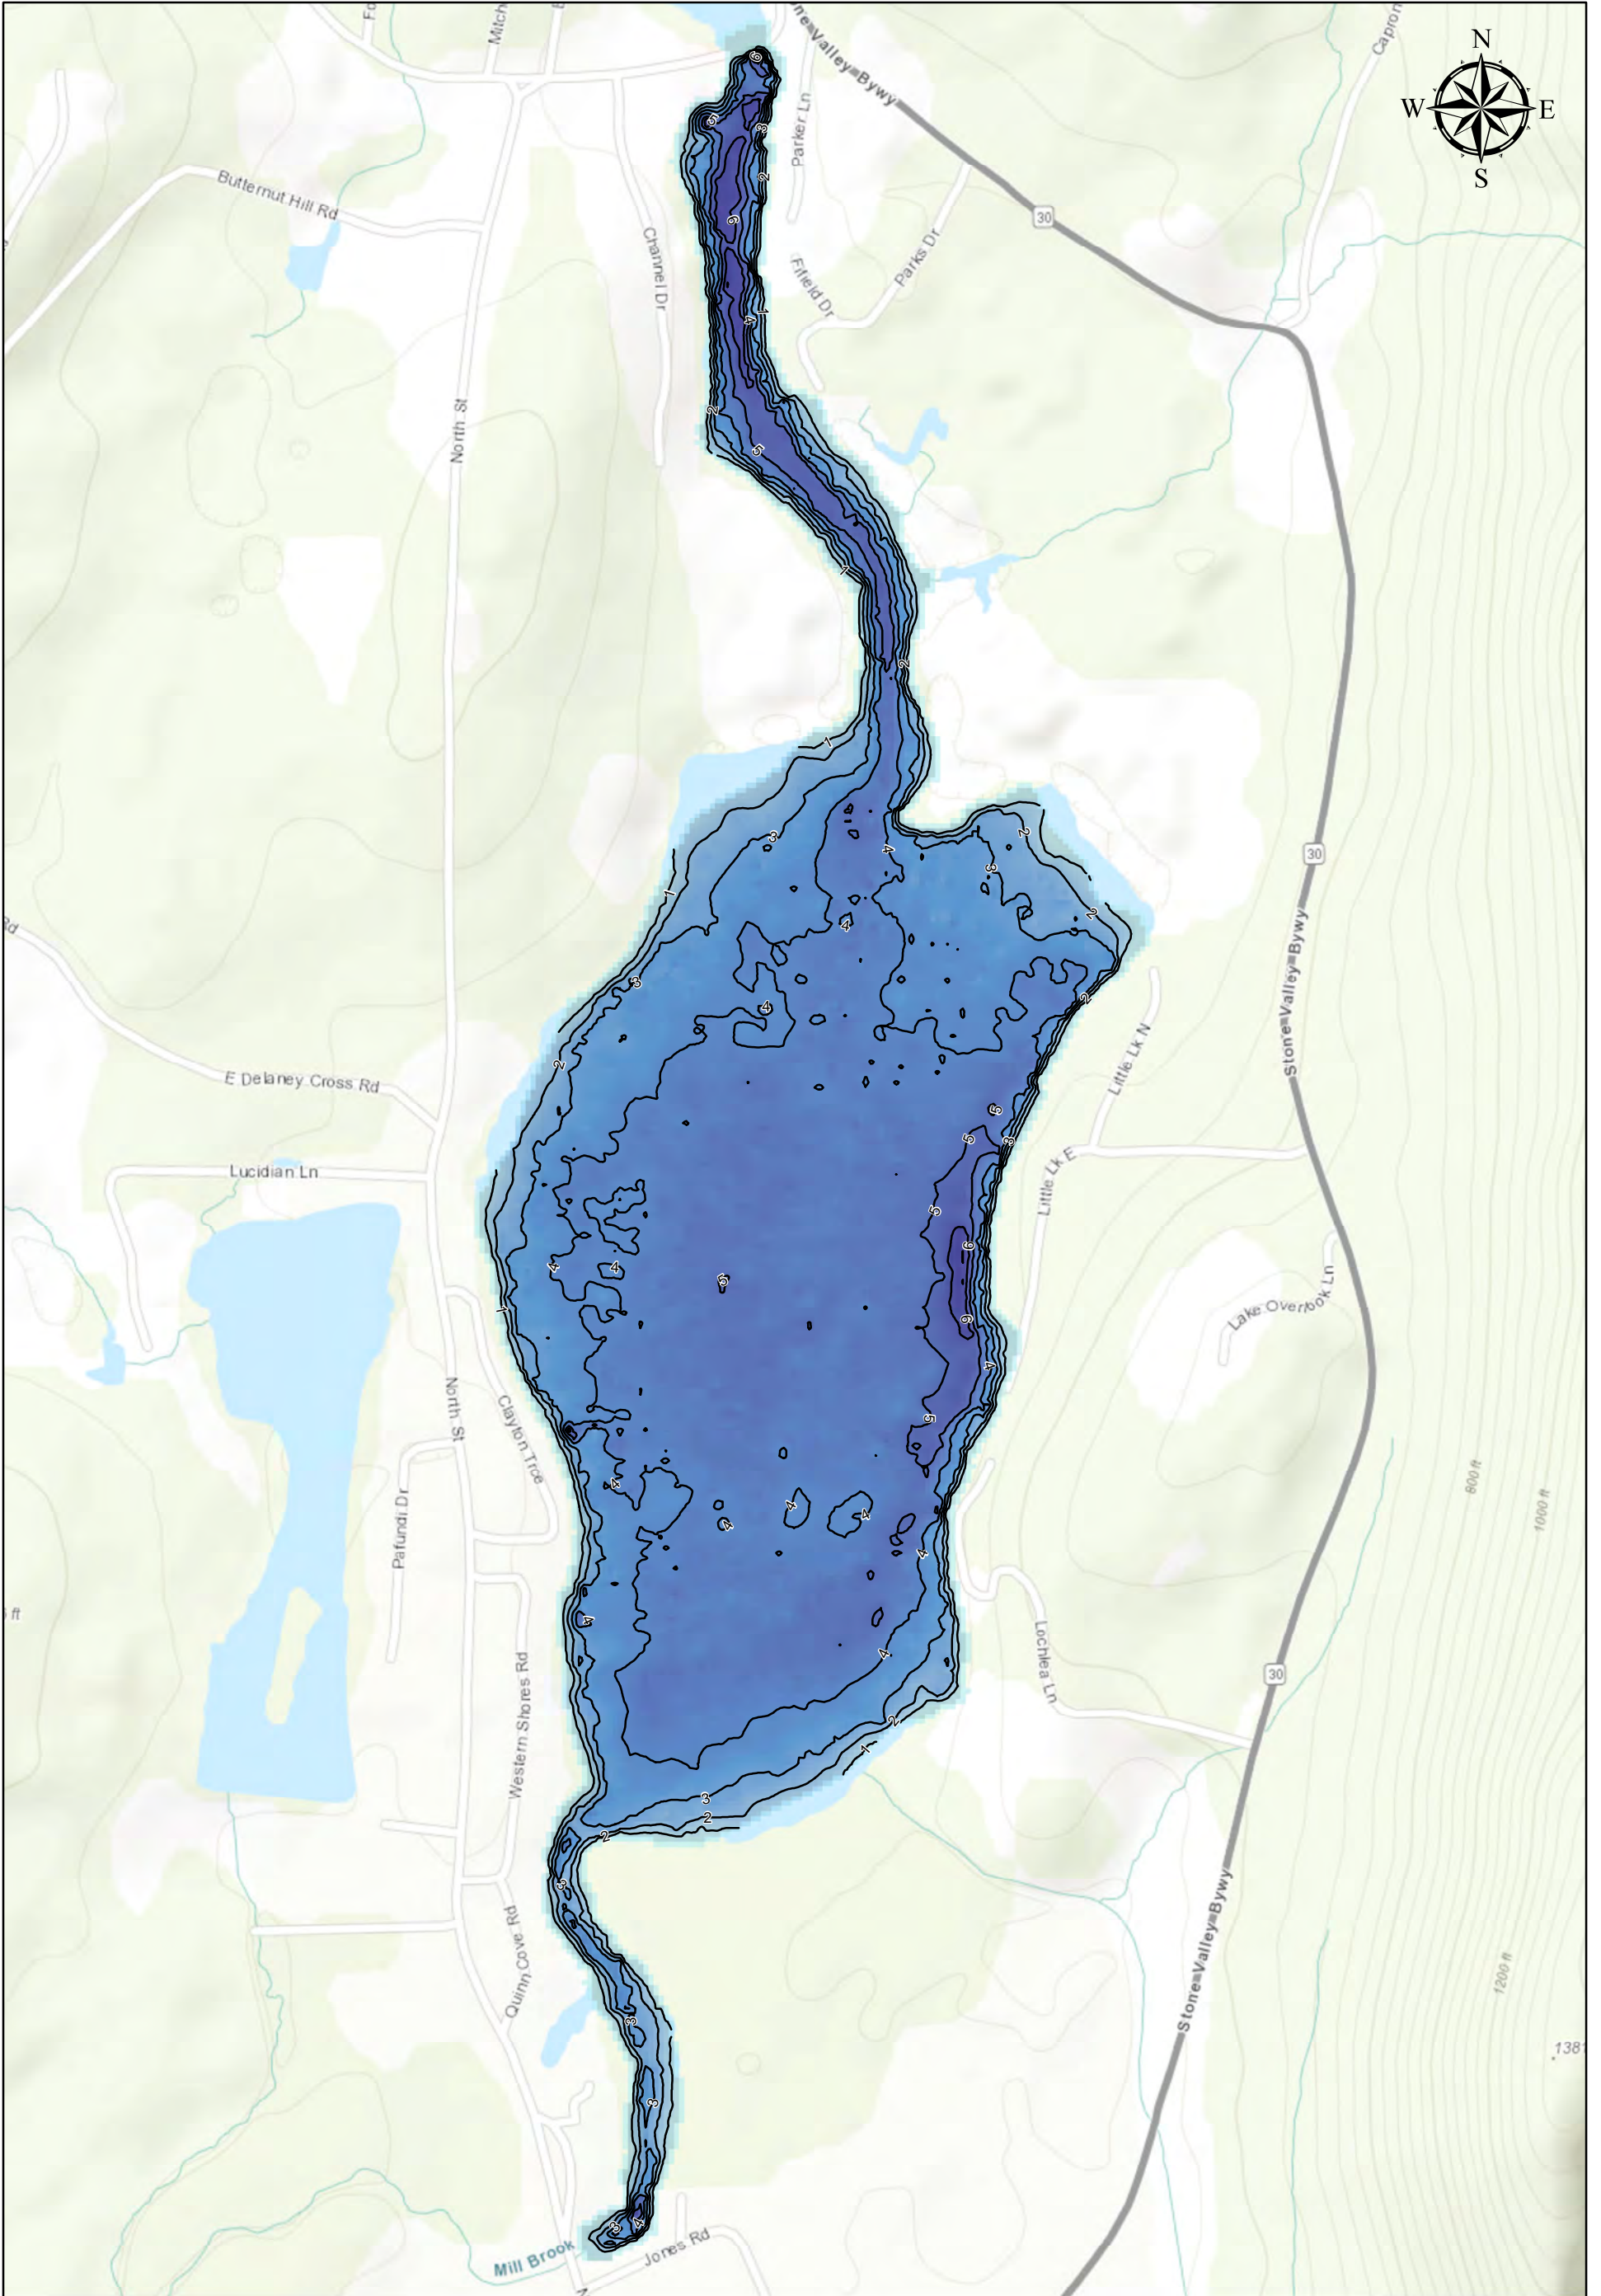

# Little Lake - Wells, VT

0 0.125 0.25 0.5 Miles

High : 0  
Depth (ft.)   
Low : 8

— Depth Contour (1 ft.)

Source Data Collected: 6/6/2018