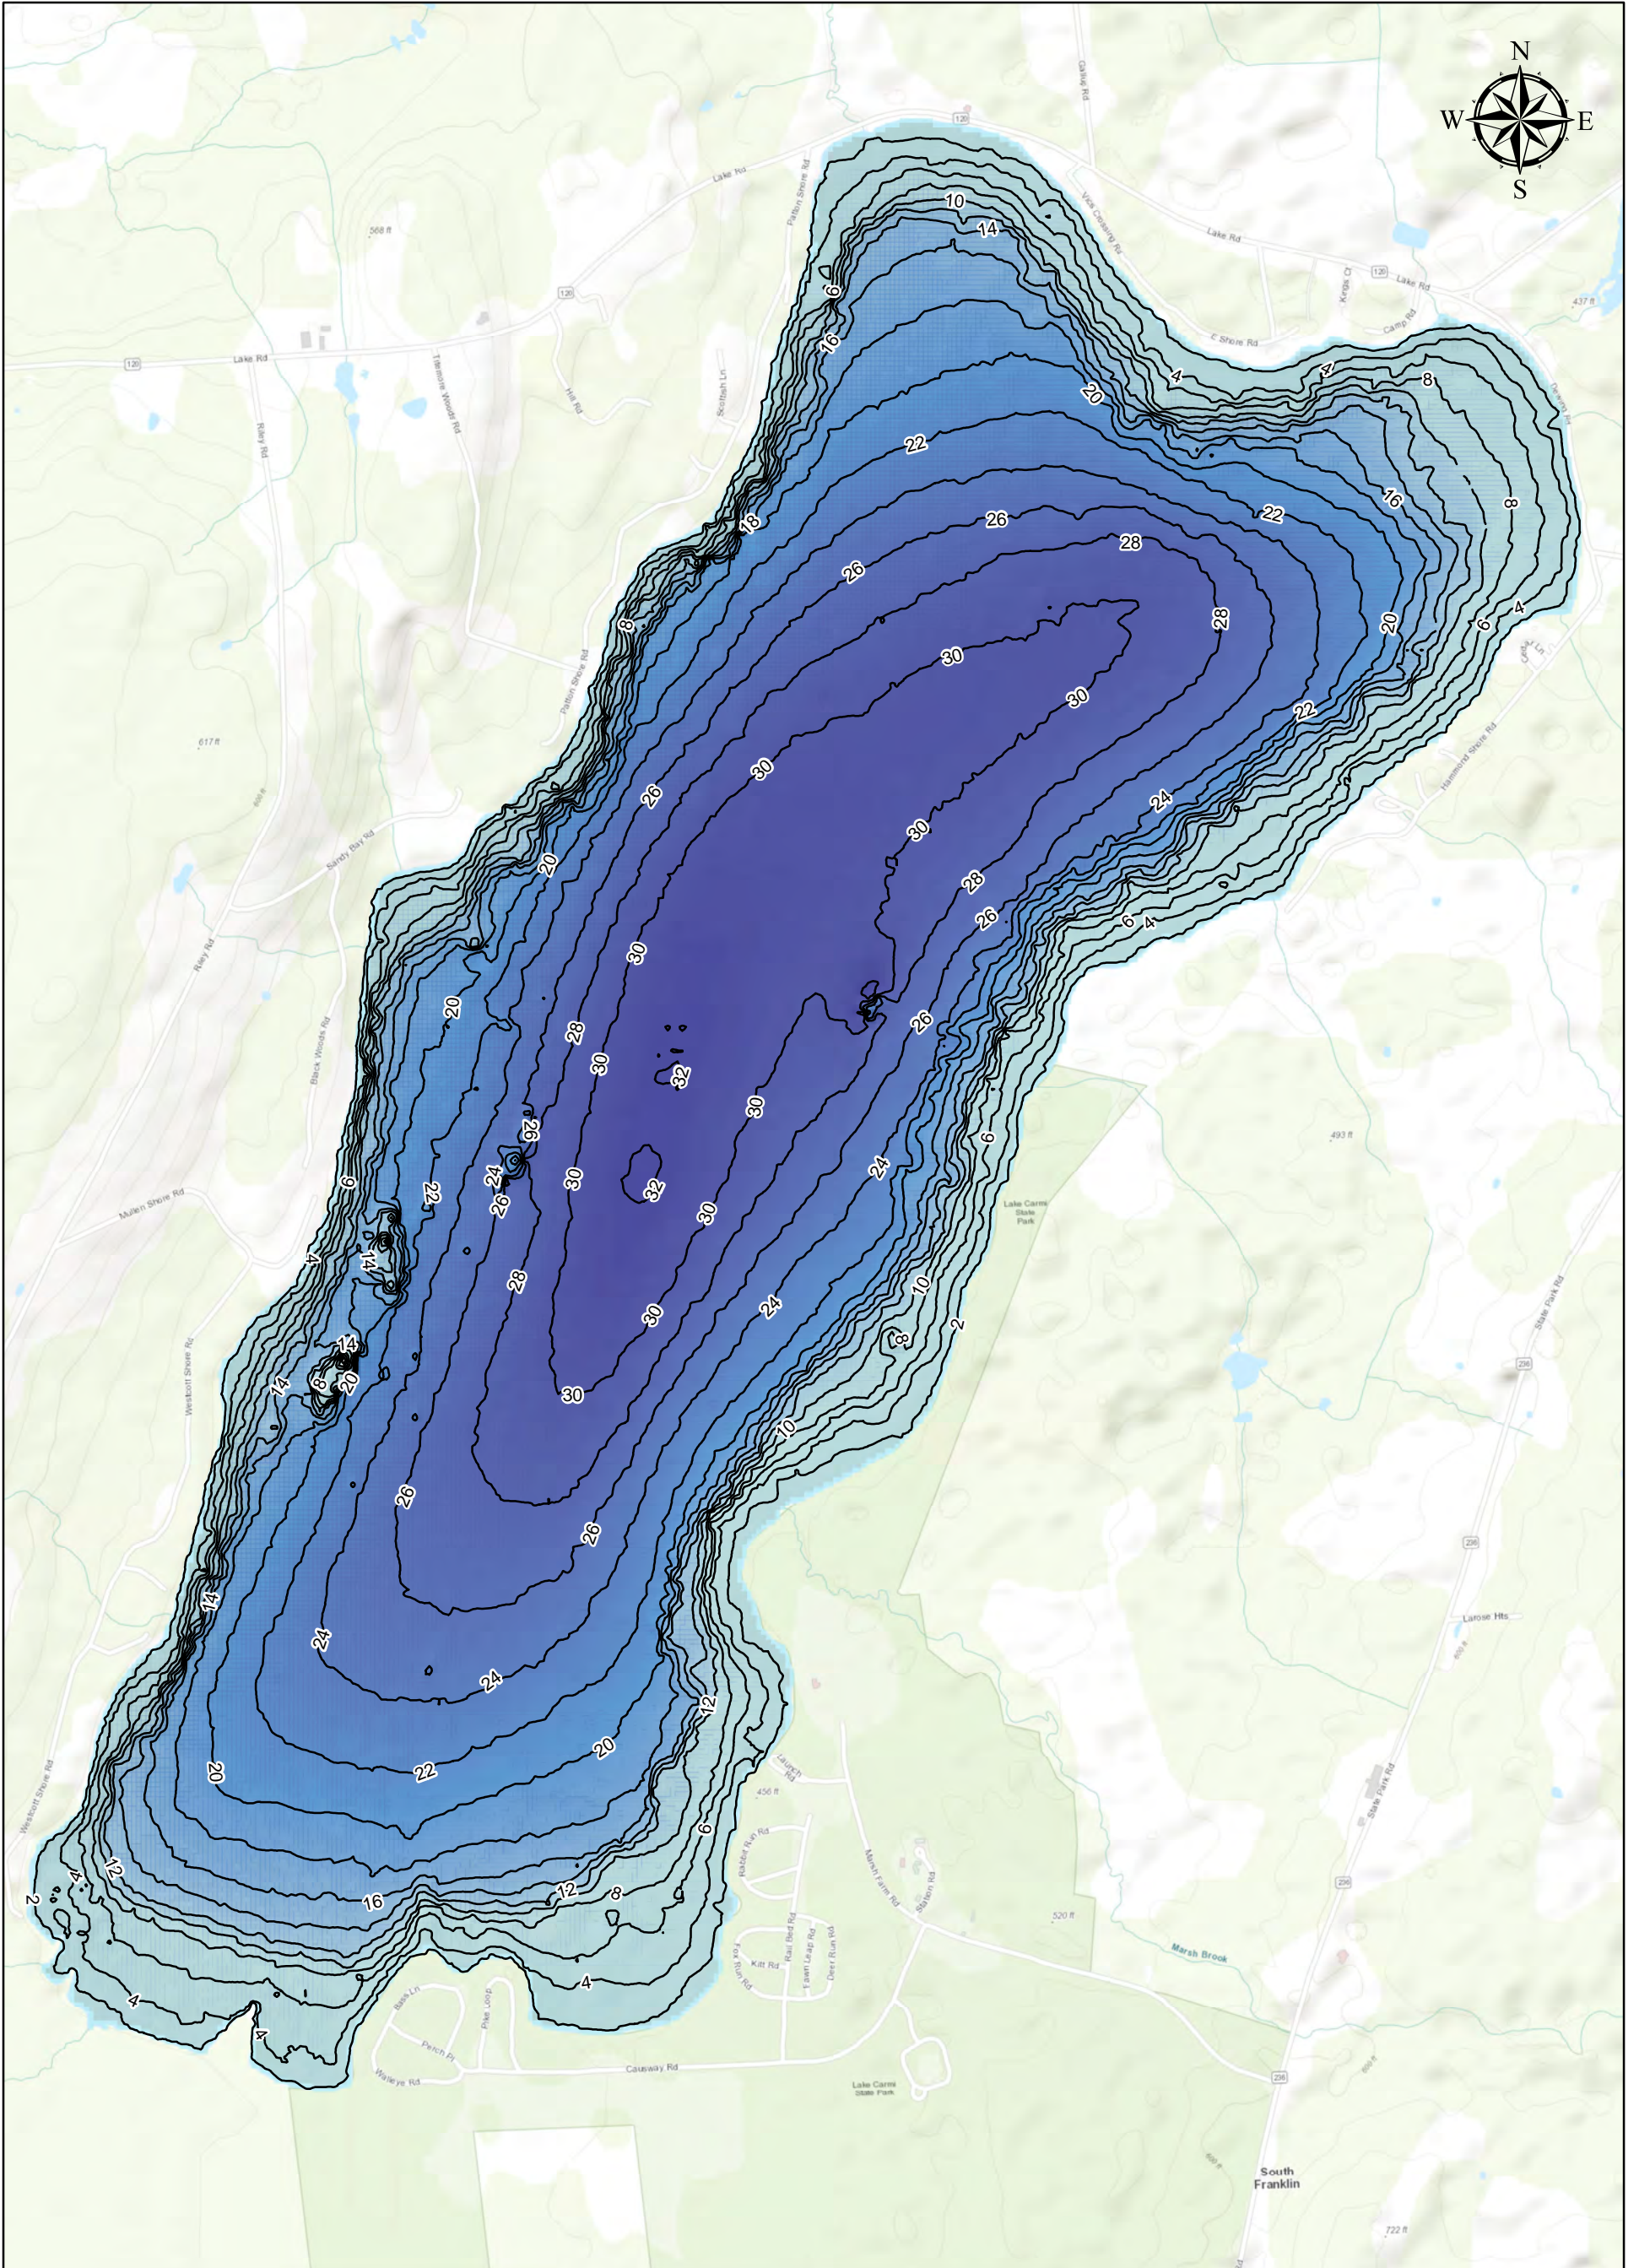

Lake Carmi - Franklin, VT

Legend

Depth (ft.)

High : 0

Low : 33

— Depth Contour (2 ft.)

0 0.125 0.25 0.5 Miles

VERMONT DEPARTMENT OF ENVIRONMENTAL CONSERVATION
WATERSHED MANAGEMENT DIVISION
 LAKES & PONDS PROGRAM

Source Data Collected: 6/8/2018