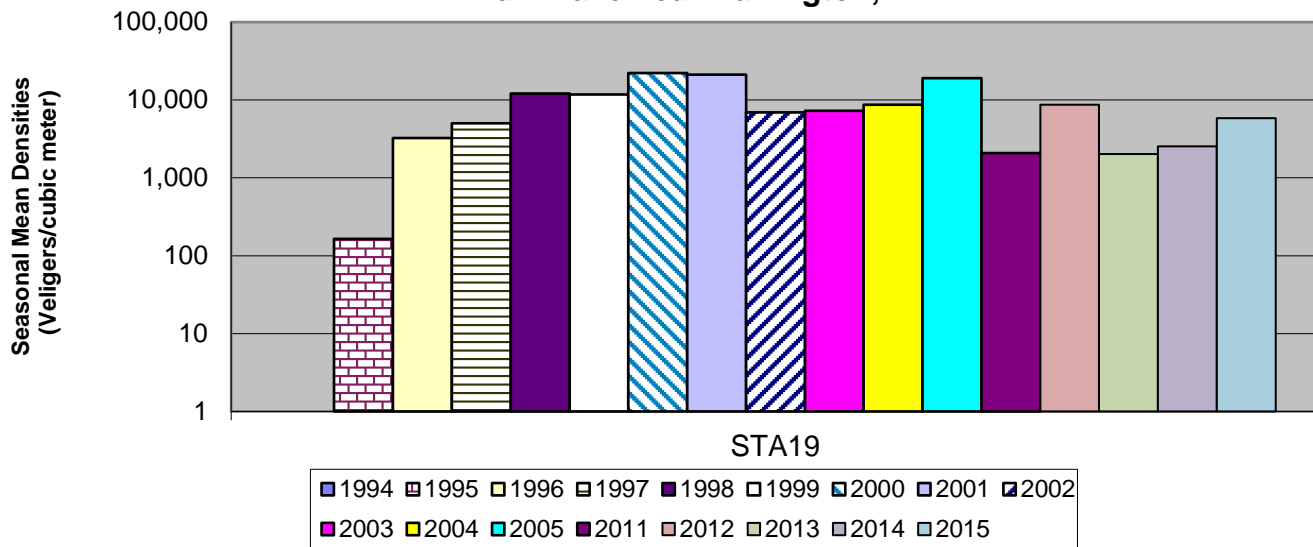

South Lake Benson Landing

South Lake Crown Point

Main Lake Cole Bay

Main Lake near Burlington, VT

Main Lake Burlington Bay

Main Lake Cumberland Bay

Northwest Lake Treadwell Bay

Northwest Lake Point au Fer