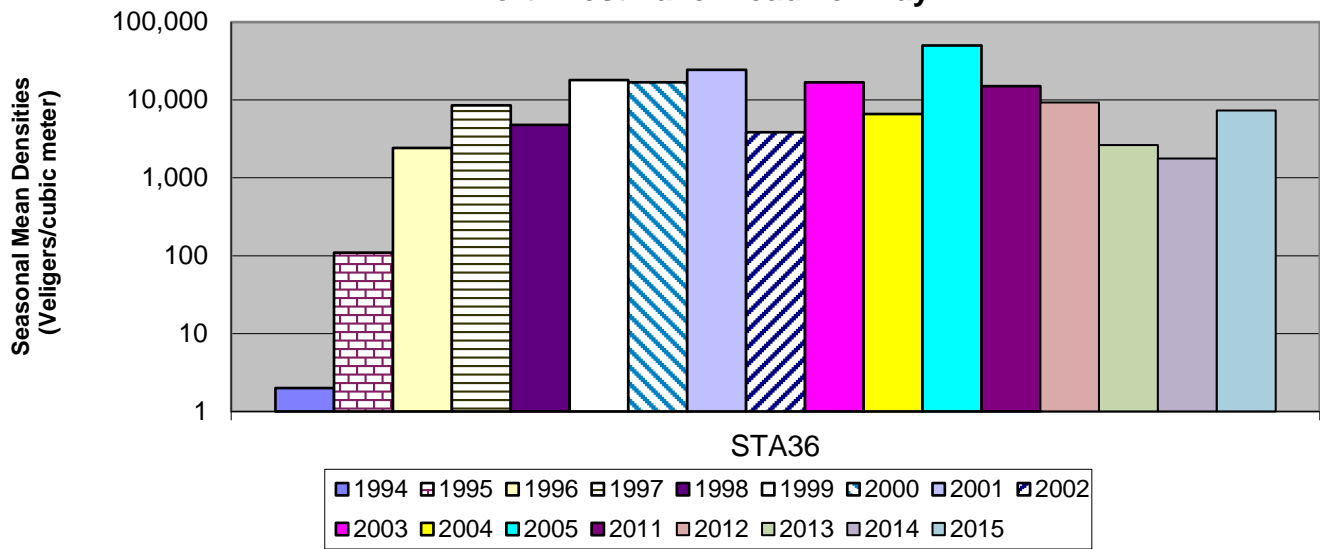

South Lake Benson Landing

South Lake Crown Point

Main Lake Cole Bay

Main Lake near Burlington, VT

Main Lake Burlington Bay

Main Lake Cumberland Bay

Northwest Lake Treadwell Bay

Northwest Lake Point au Fer