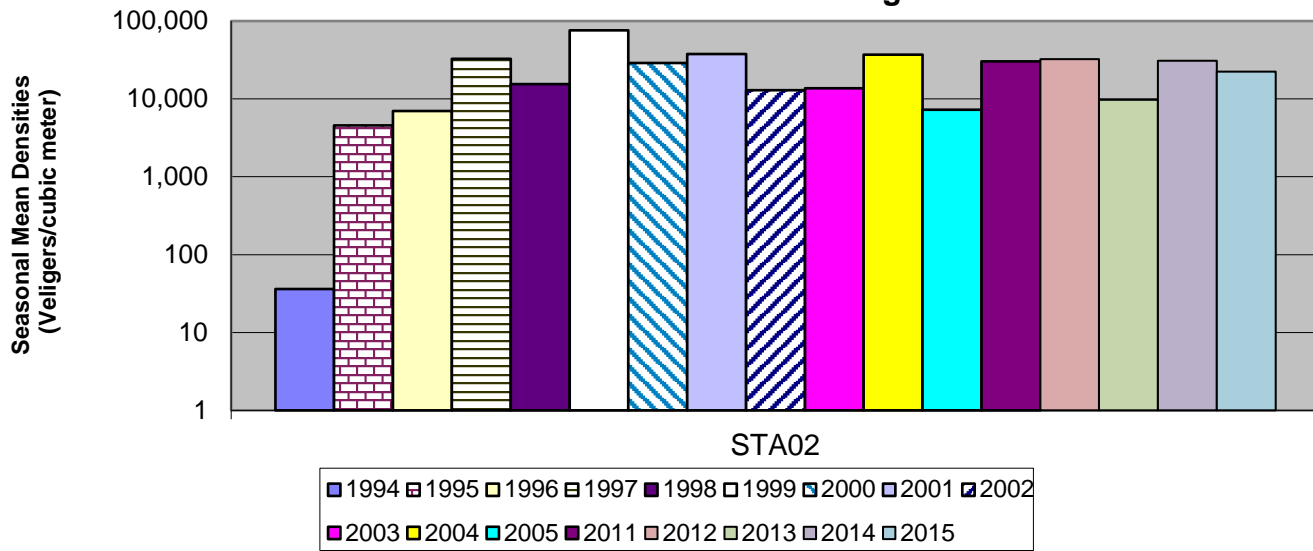

South Lake Benson Landing

South Lake Crown Point

Main Lake Cole Bay

Main Lake near Burlington, VT

Main Lake Burlington Bay

Main Lake Cumberland Bay

Northwest Lake Treadwell Bay

Northwest Lake Point au Fer