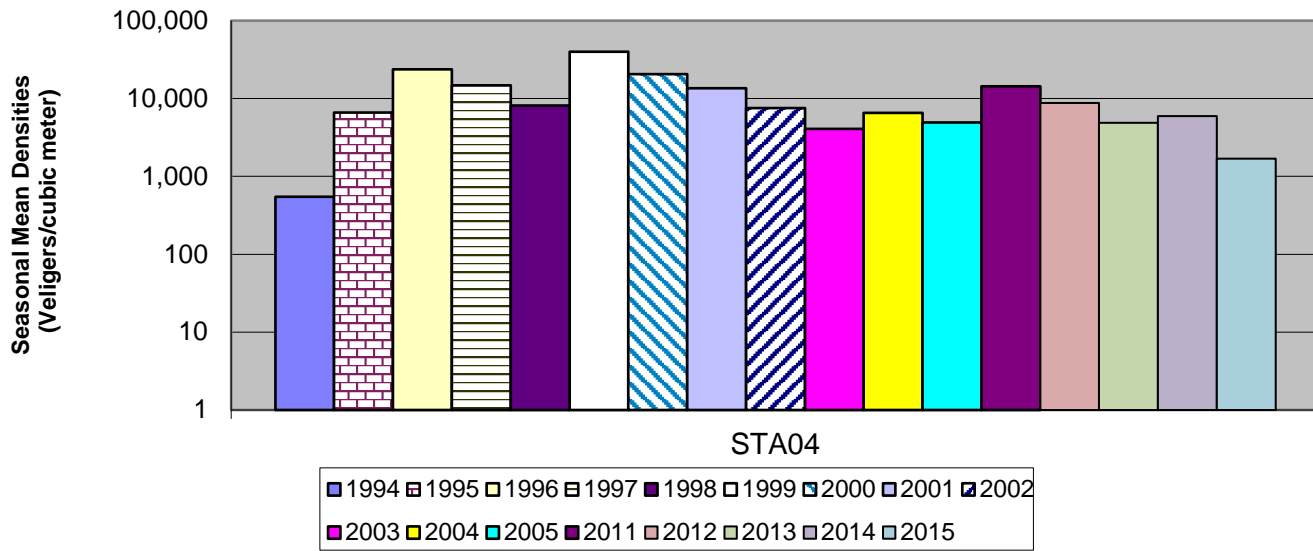

South Lake Benson Landing

South Lake Crown Point

Main Lake Cole Bay

Main Lake near Burlington, VT

Main Lake Burlington Bay

Main Lake Cumberland Bay

Northwest Lake Treadwell Bay

Northwest Lake Point au Fer