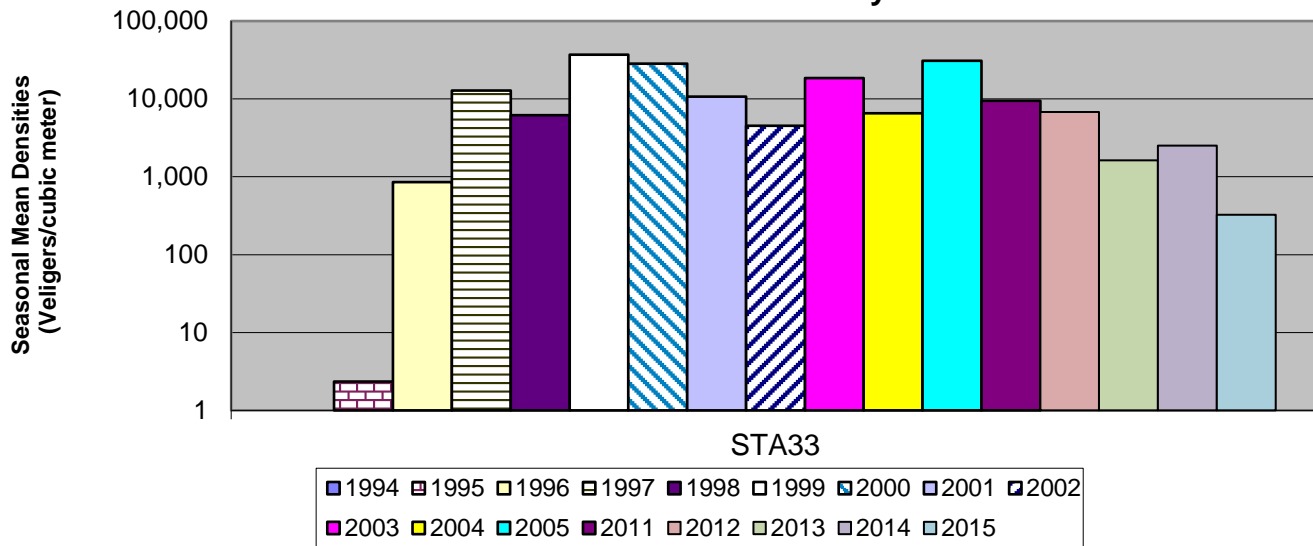

South Lake Benson Landing

South Lake Crown Point

Main Lake Cole Bay

Main Lake near Burlington, VT

Main Lake Burlington Bay

Main Lake Cumberland Bay

Northwest Lake Treadwell Bay

Northwest Lake Point au Fer