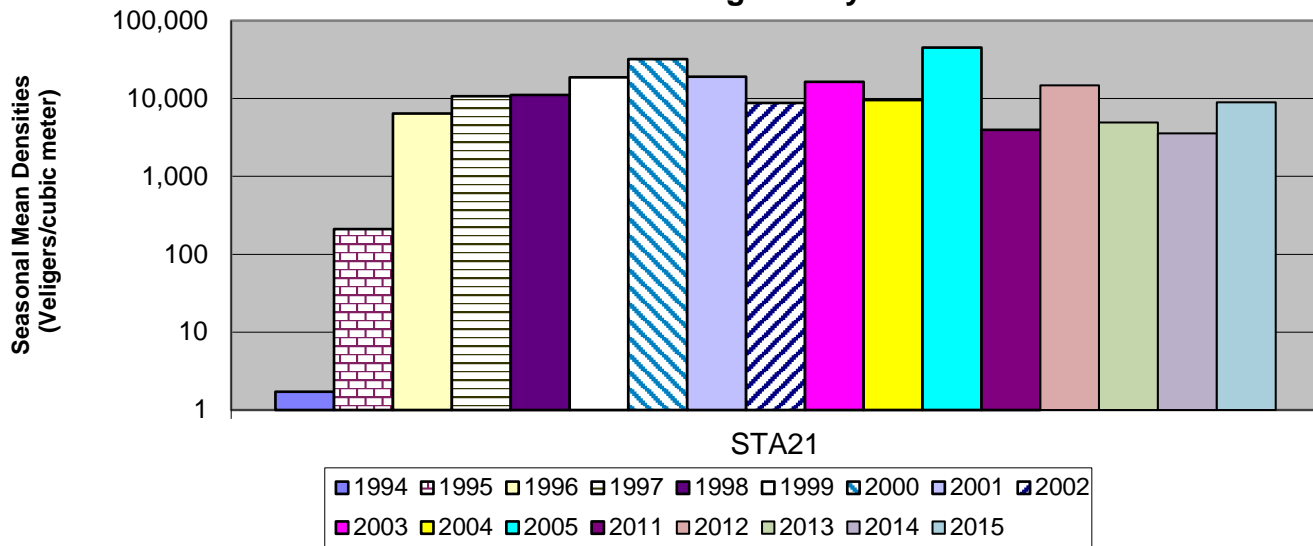

South Lake Benson Landing

South Lake Crown Point

Main Lake Cole Bay

Main Lake near Burlington, VT

Main Lake Burlington Bay

Main Lake Cumberland Bay

Northwest Lake Treadwell Bay

Northwest Lake Point au Fer