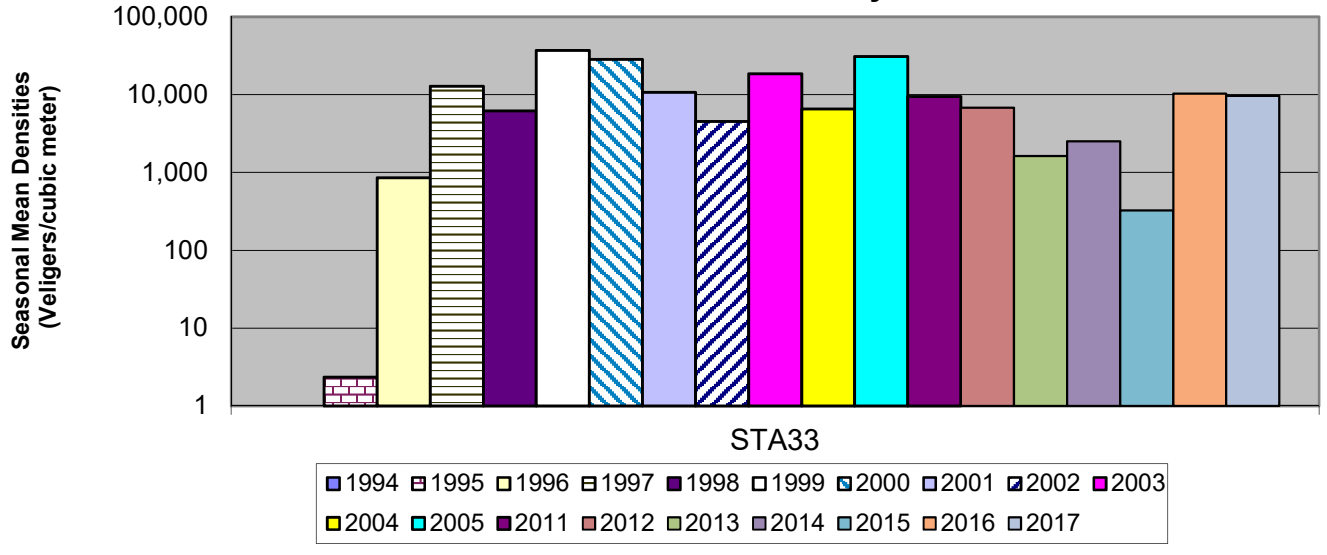

Main Lake Cumberland Bay