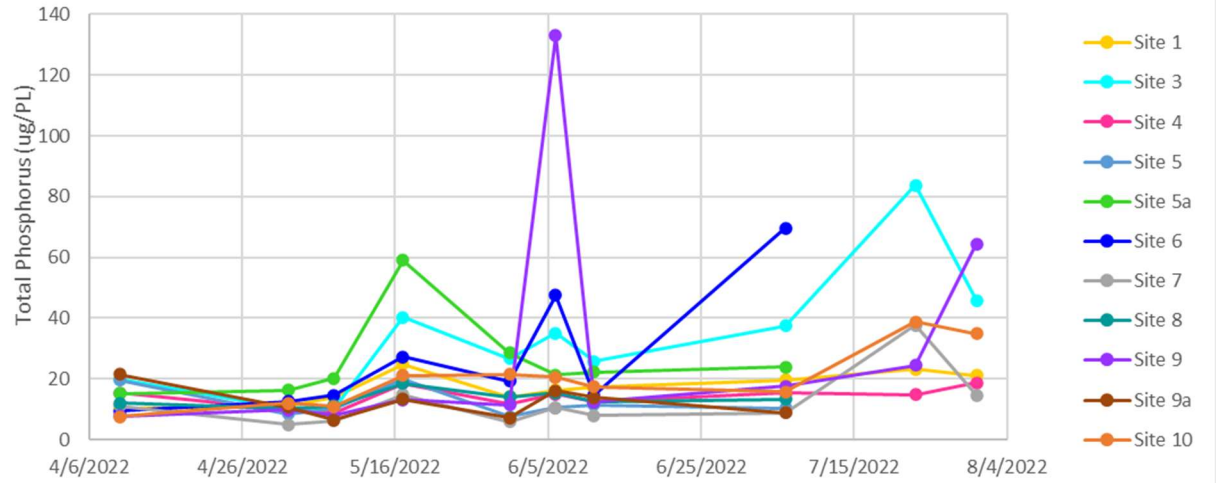

2022 Lake Iroquois Tributaries Total Phosphorus Monitoring Results

2022 Lake Iroquois Tributaries Chloride Monitoring Results