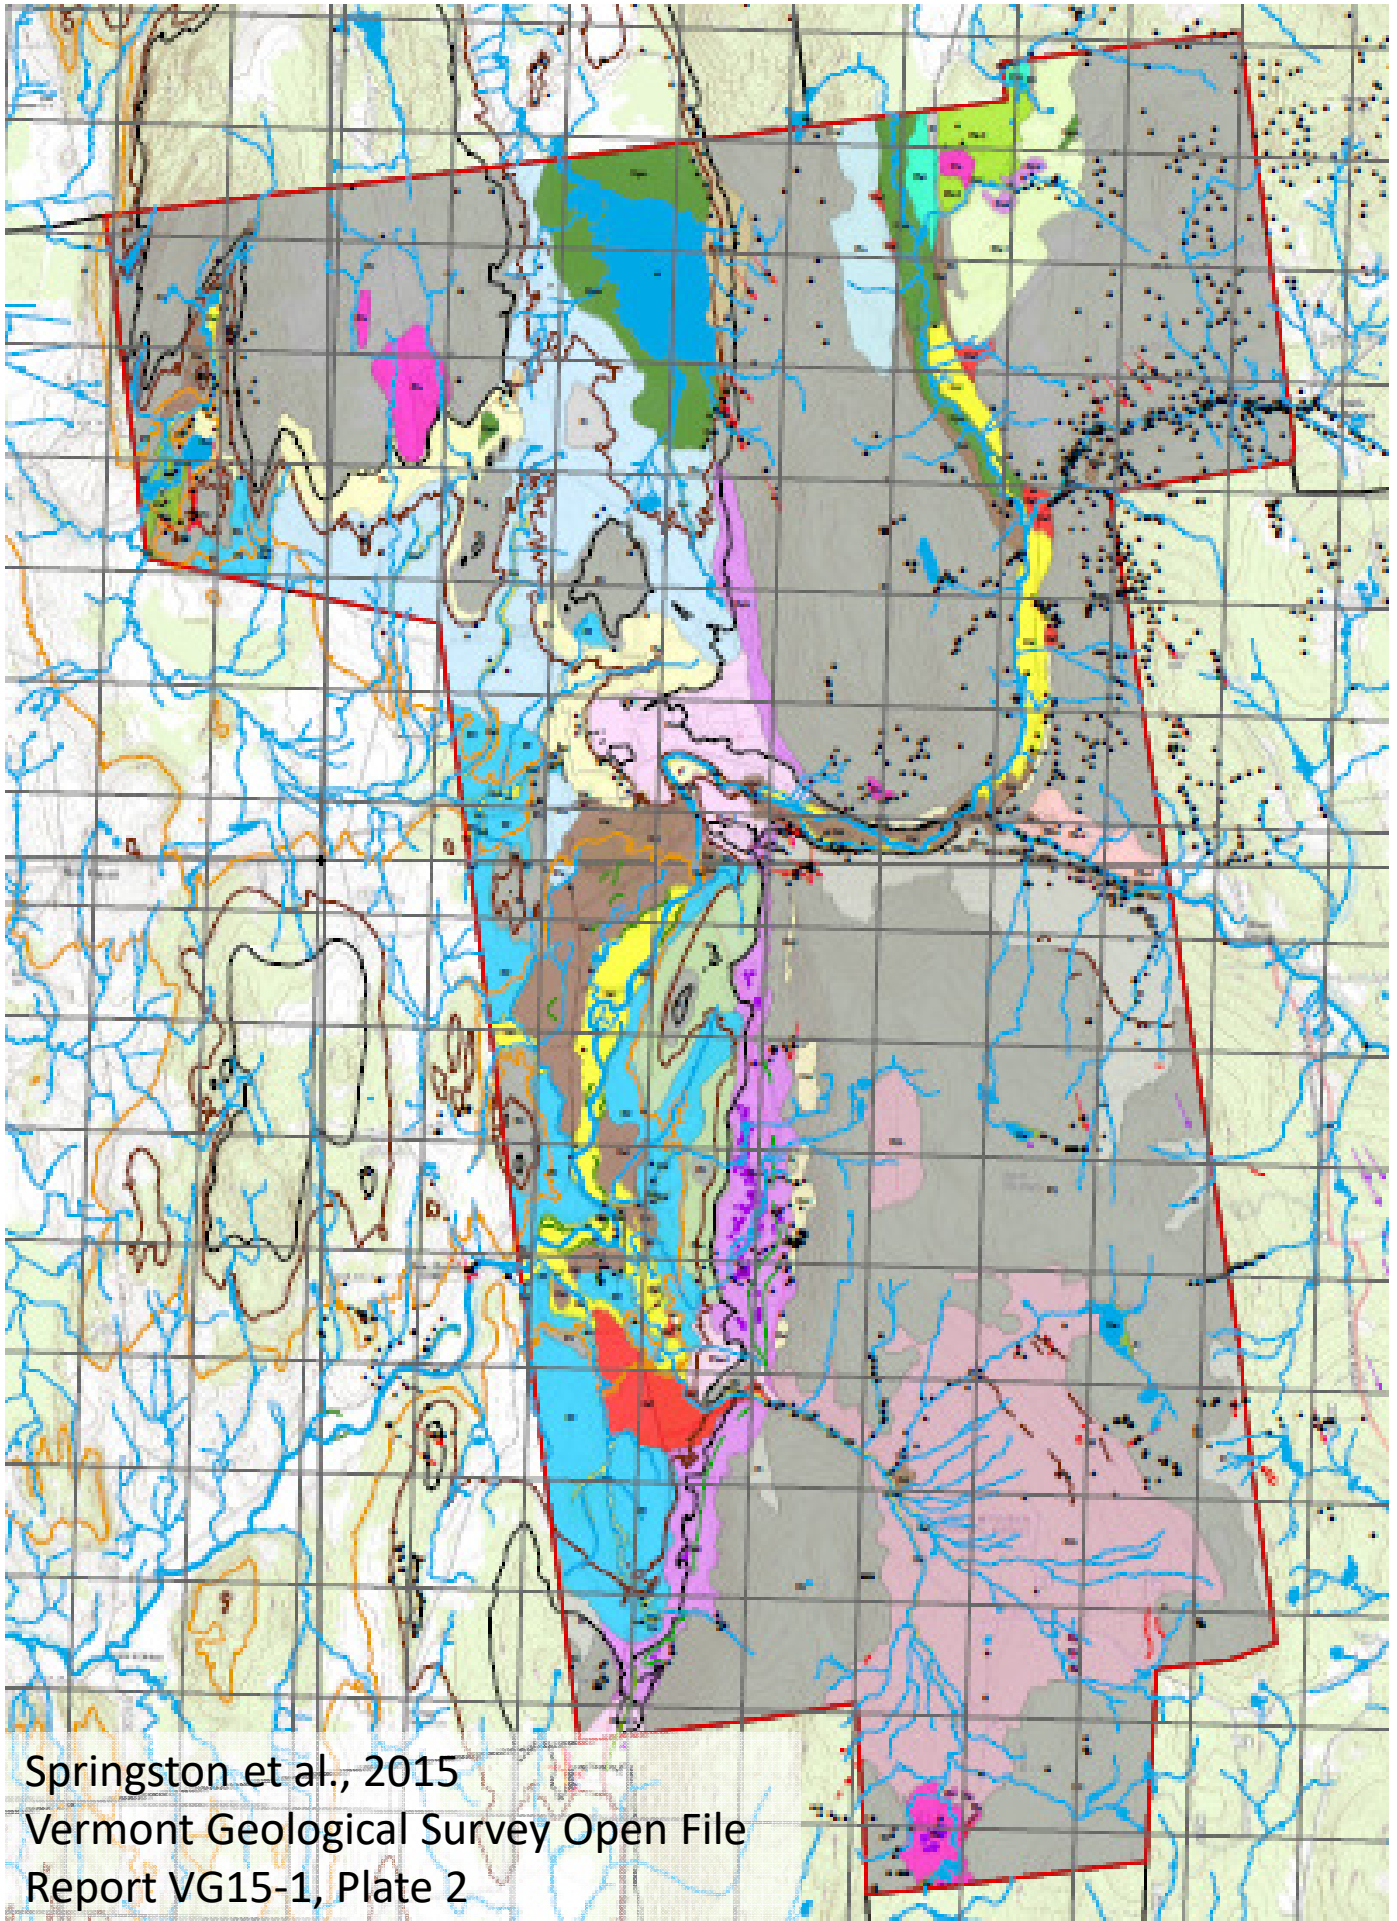

Kim, J., 2015
 Vermont Geological Survey
 Open File Map VG15-1 Plate 7

Springston et al., 2015
Vermont Geological Survey Open File
Report VG15-1, Plate 2

B) Scaled Naturally-Occurring Radioactivity (Gross Alpha) Results