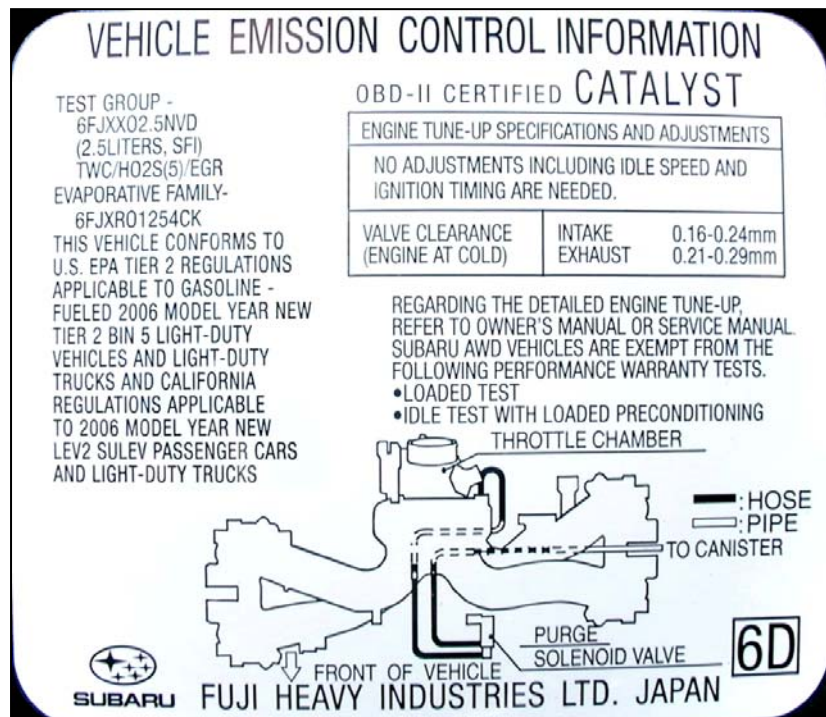

How to Identify These Vehicles

First, based on model year, make and model, determine if the vehicle is included in the list on the following pages. If the vehicle is included on this list, then note the TEST GROUP code listed in the far right column. Next, check the vehicle's Vehicle Emission Control Information (VECI) label to determine if the vehicle conforms to California Regulations. The VECI label is located in the engine compartment, typically on the underside of the vehicle's hood. An example of an actual VECI label is shown. In this example, the statement confirming that the vehicle conforms to California Regulations is located in the left portion of the label. Next, identify the vehicle's engine TEST GROUP code also found on the VECI label. In this example, the engine TEST GROUP code (**6FJXX02.5NVD**) is located in the upper left