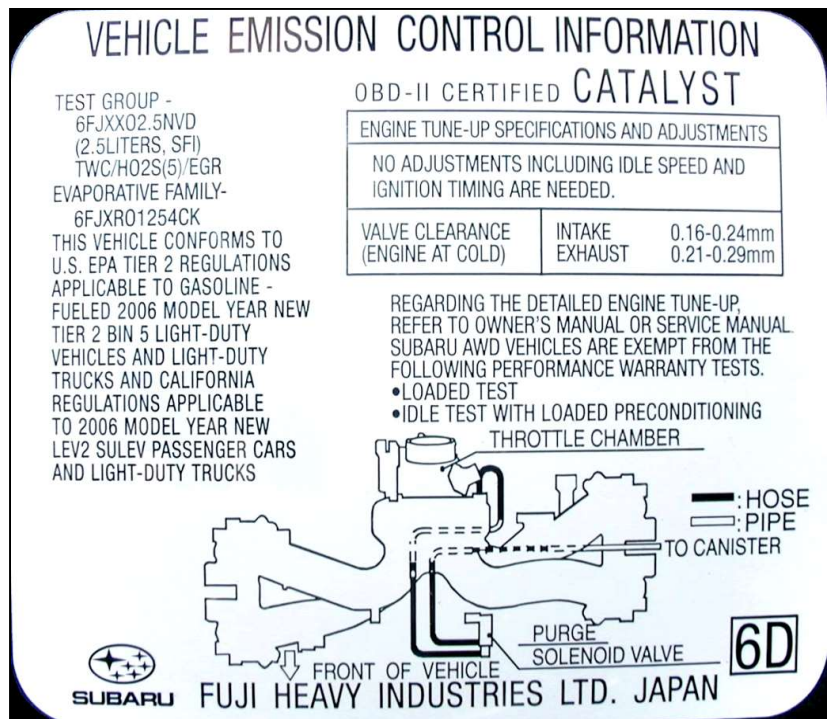

## How to Identify These Vehicles

First, based on model year, make and model, determine if the vehicle is included in the list on the following pages. If the vehicle is included on this list, then note the TEST GROUP code listed in the far right column. Next, check the vehicle's Vehicle Emission Control Information (VECI) label to determine if the vehicle conforms to California Regulations. The VECI label is located in the engine compartment, typically on the underside of the vehicle's hood. An example of an actual VECI label is shown. In this example, the statement confirming that the vehicle conforms to California Regulations is located in the left portion of the label. Next, identify the vehicle's engine TEST GROUP code also found on the VECI label. In this example, the engine TEST GROUP code (**6FJXX02.5NVD**) is located in the upper left portion of the label. Note that some VECI labels may use the term 'GROUP' or 'ENGINE FAMILY'